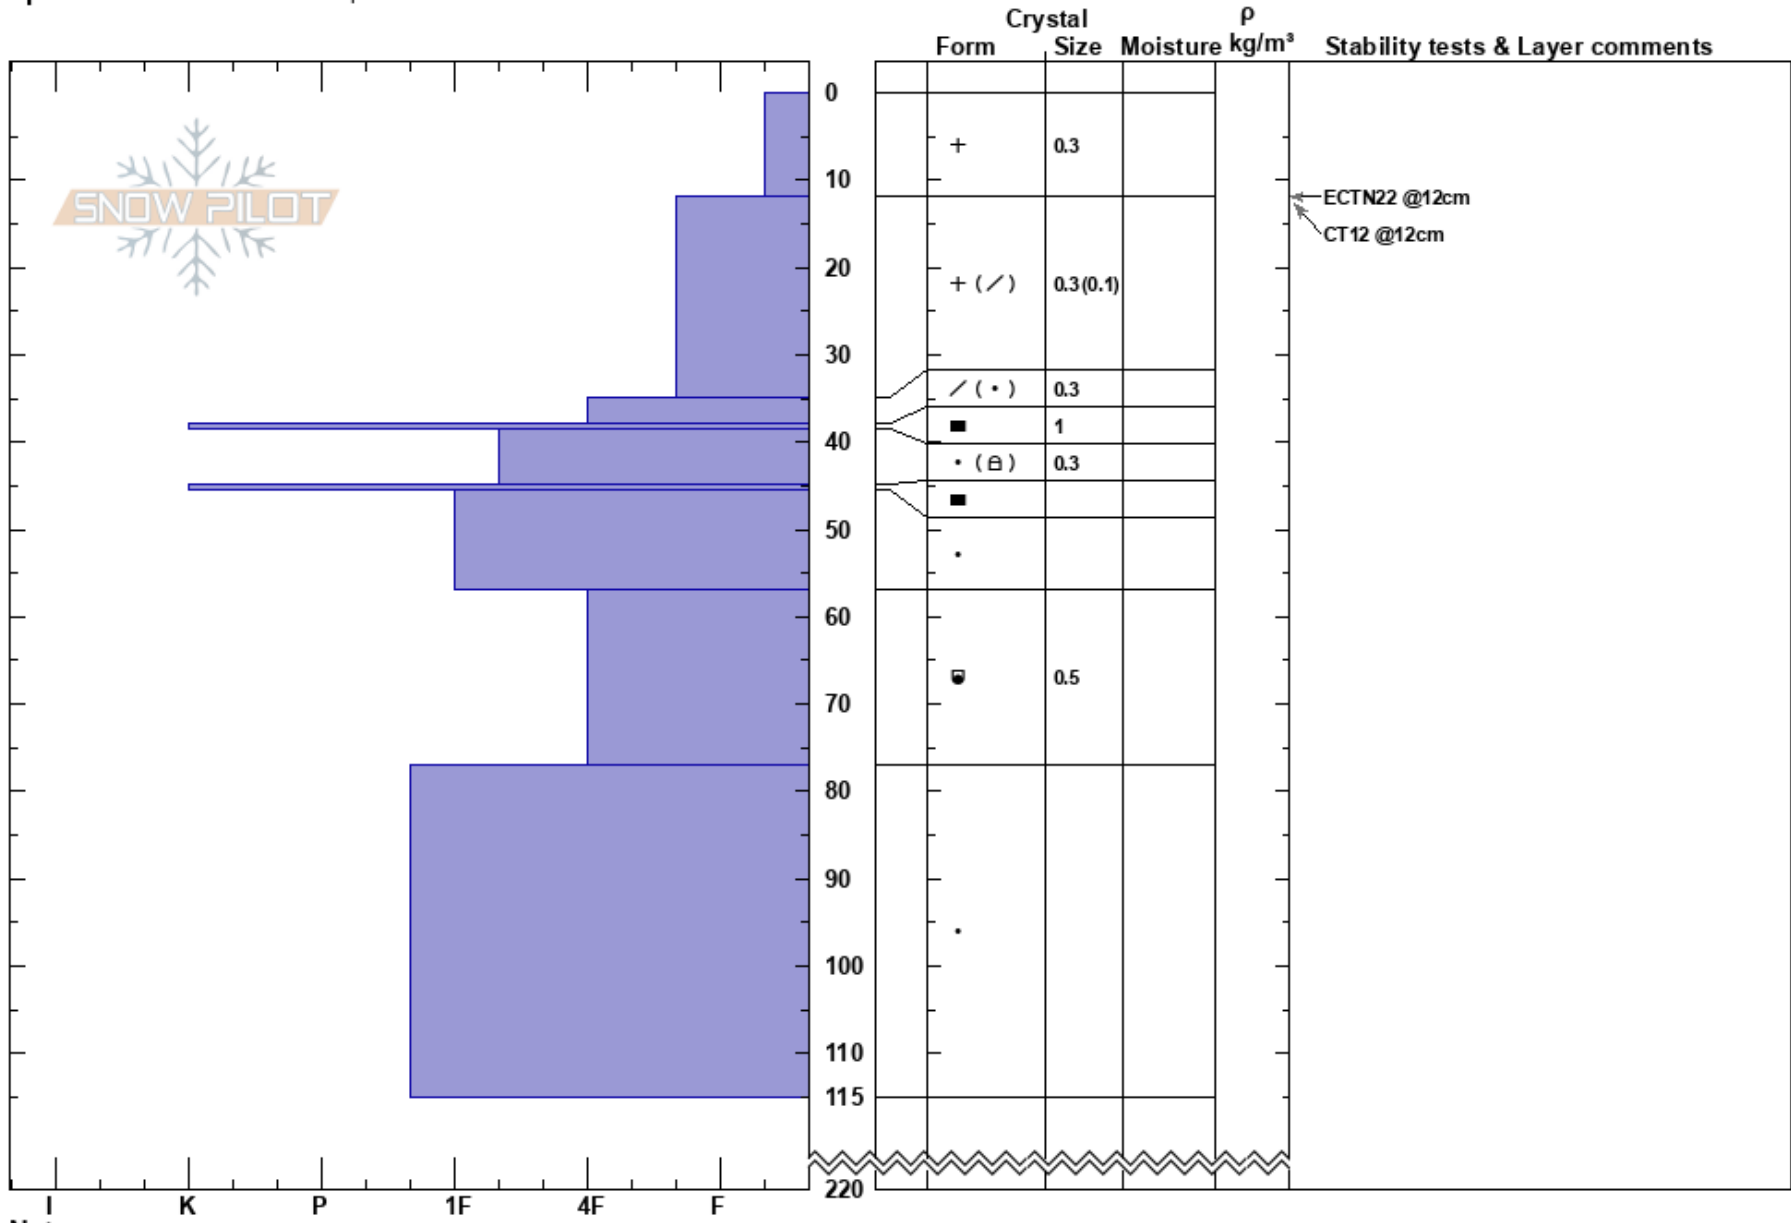

Lake Elsina  
 Missions  
 MT  
 Elevation: 6933 ft  
 Aspect: 40°  
 Specifics: We snowmobiled slope

Ryan Sorenson  
 02/21/2022 - 12:00pm  
 Co-ord: 47.24401N, -113.72592W  
 Slope Angle: 35°  
 Wind Loading: no

Stability: Good HS:220  
 Air Temperature: -20°C PF:48 0-12cm: Problematic layer  
 Sky Cover: BKN  
 Precipitation: S-1  
 Wind: SE Light Breeze

Notes: