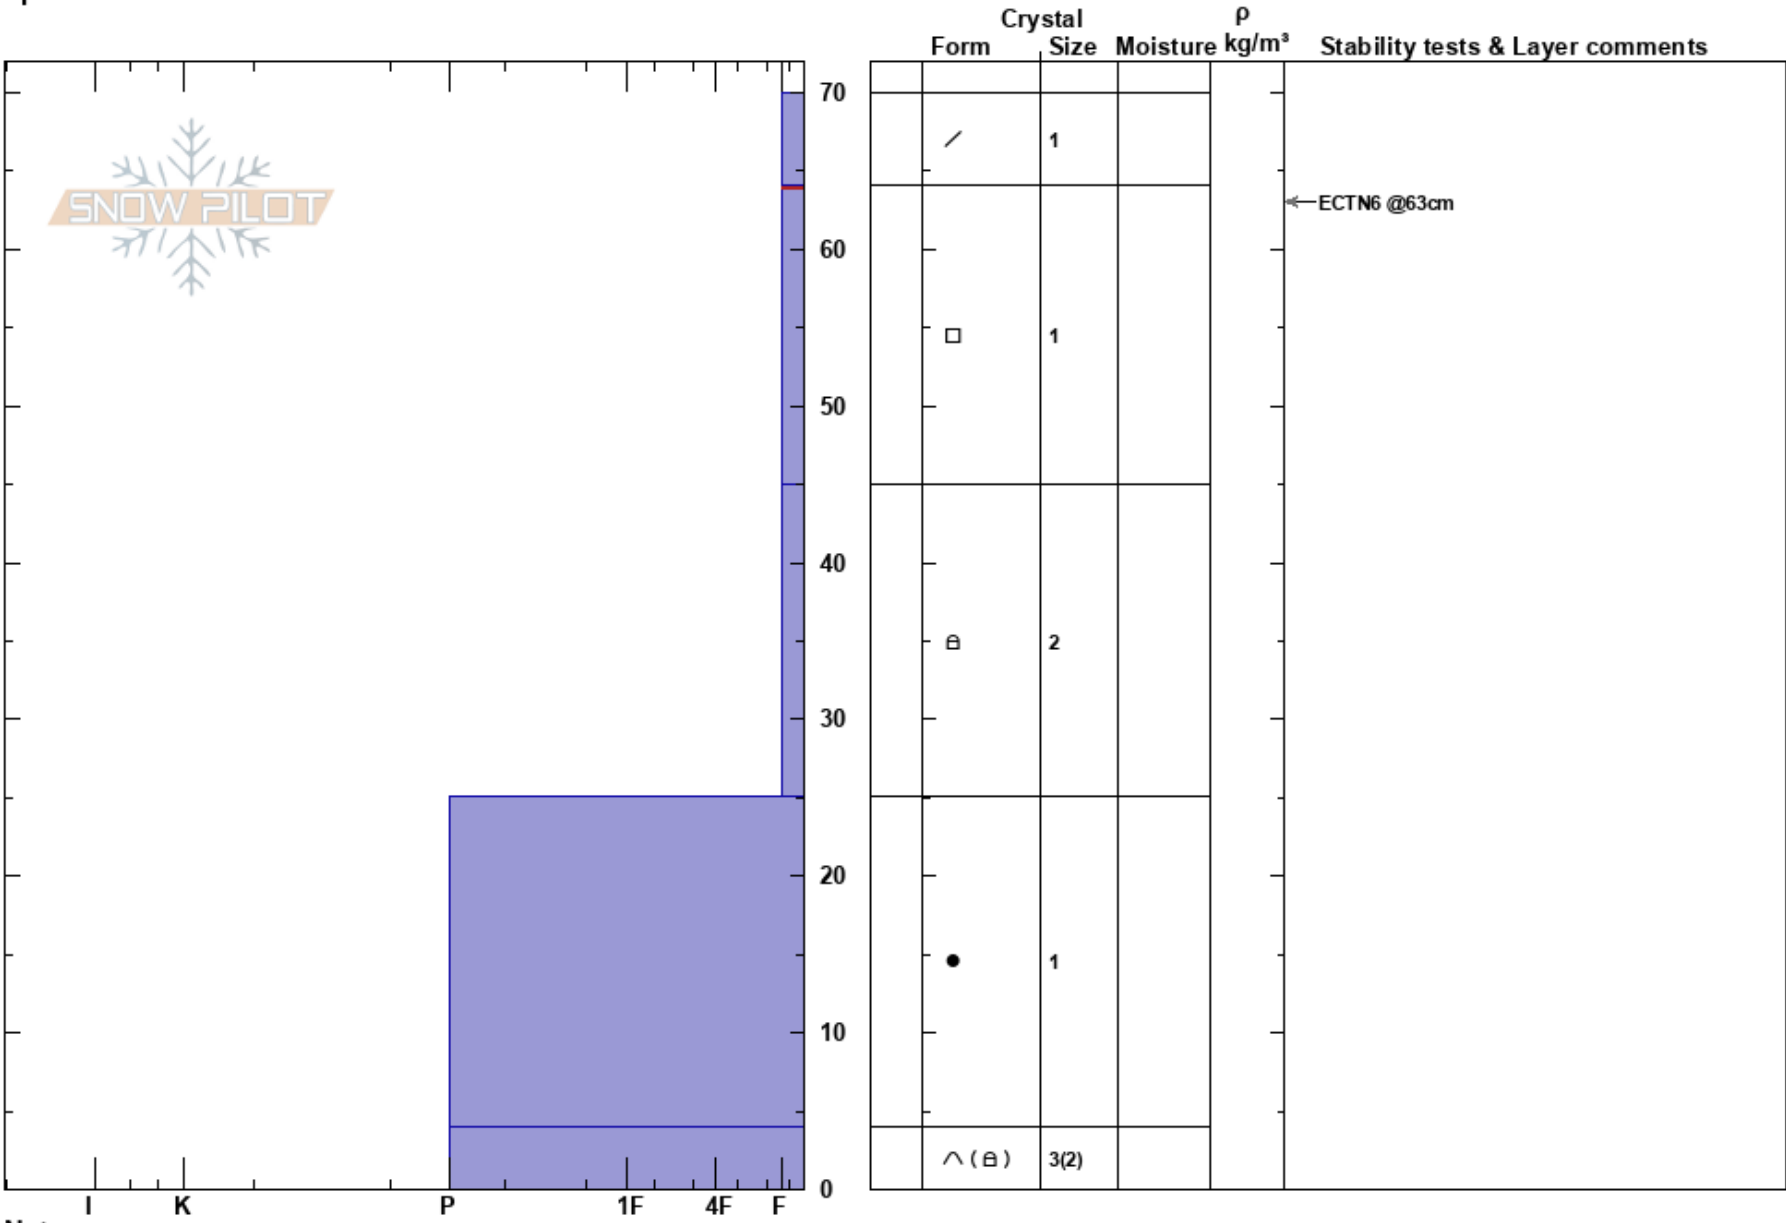

VailNarrows_NWasp
 Vail/Summit County
 CO
Elevation: 10308 ft
Aspect: 304°
Specifics:

Ron Simenhois
 02/21/2022 - 3:25pm
Co-ord: 39.57950N, -106.24741E
Slope Angle: 32°
Wind Loading: no

Stability: **HS:**70
Air Temperature: -2°C **PS:** 30 64-45cm:Problematic layer
Sky Cover: BKN
Precipitation: NO
Wind: SW Light Breeze