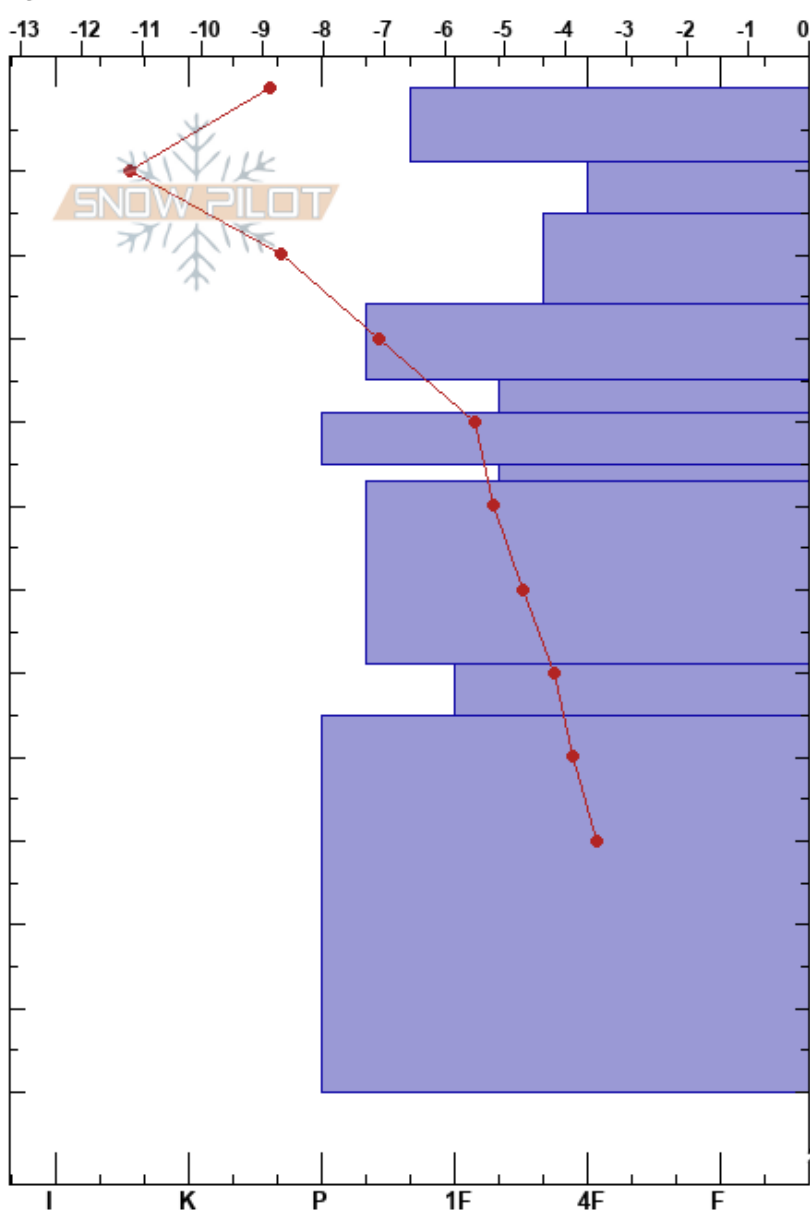

Spirit - 2022-02-17  
 Madison Range-N  
 MT  
 Elevation: 2670 m  
 Aspect: E

Nata de Leeuw  
 02/17/2022 - 10:30am  
 Co-ord: 12T 465271W 5009687N  
 Slope Angle: 22°  
 Wind Loading: yes

Stability: **HS:215**  
 Air Temperature: -7.7°C PF:25  
 Sky Cover: SCT  
 Precipitation: NO  
 Wind: NW Moderate

**Layer Notes:**  
 0-9cm: Actively forming windsl  
 26-35cm: Old windsl, sintering  
 35-39cm: Spatially var. through pit  
 39-45cm: Didn't continue densities  
 75-120cm: Var. lenses hardness, 1F-P

Specifics: Pit dug in a Ski Area

Form	Crystal Size	Moisture	$\rho$ kg/m <sup>3</sup>	Stability tests & Layer comments
●	0.3			
●	0.3	D	285	0-9cm: Actively forming windsl
/ (●)	0.3-0.5 (0.3)	D	167.5	← ECTN15 @15cm New windsl
/ (●)	0.5(0.5)	D	158	
●	0.3		270	26-35cm: Old windsl, sintering
⊖	0.5	D	235	← ECTP21 @39cm Old windsl
●	0.5	D		35-39cm: Spatially var. through pit
⊖	0.5	D		39-45cm: Didn't continue densities
⊖	0.5-1	D		
□	1-2	D		
⊖	0.5	D		75-120cm: Var. lenses hardness, 1F-P