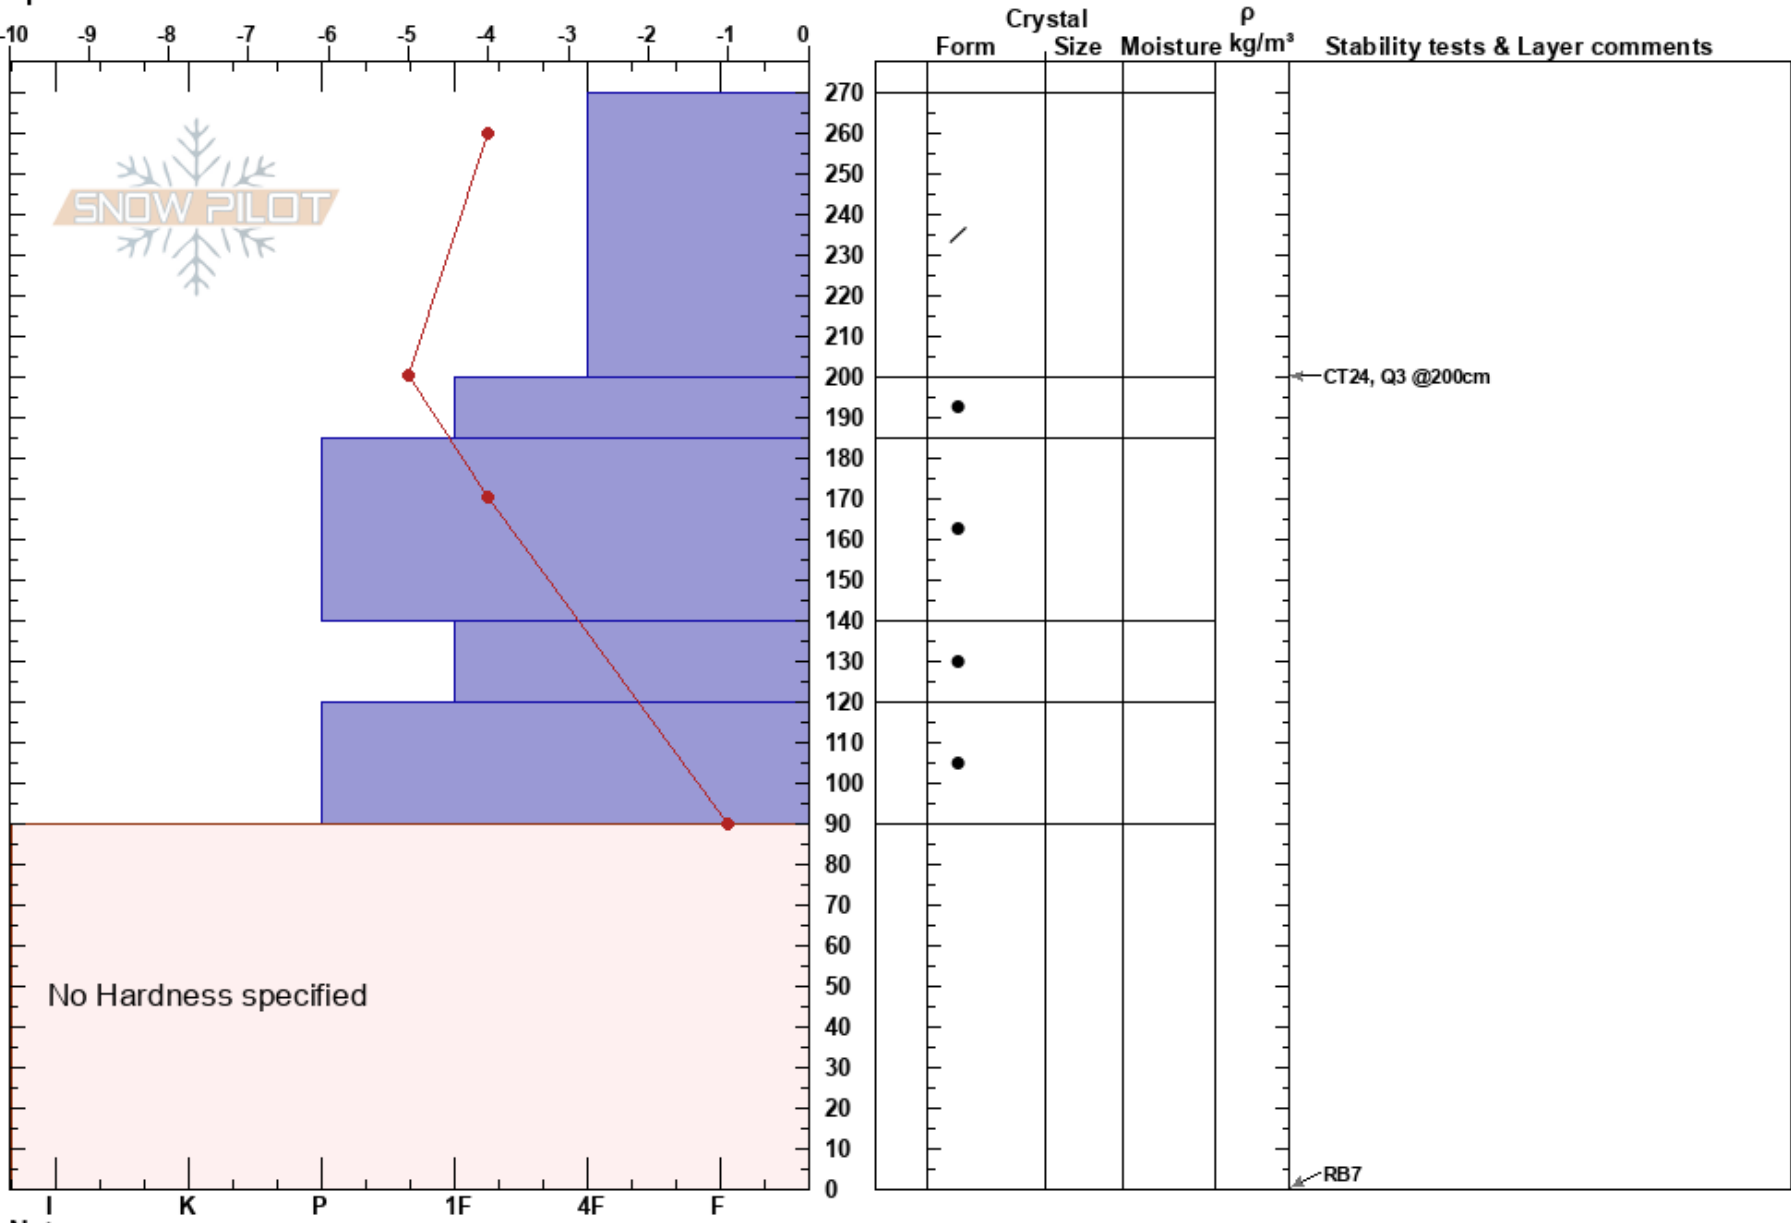

Мальовица 2ра тераса N Dimitar Berov
 Rila 20/02/2022 - 12:00
 Bulgaria Co-ord: 42.17430N, 23.37499E
 Elevation: 2262 m Slope Angle: 35°
 Aspect: N Wind Loading: previous
 Specifics:

Stability: HS:270 Layer Notes:
 Air Temperature: PF:10 200-185cm:Problematic layer
 Sky Cover: FEW PS:2
 Precipitation: NO
 Wind: SW Moderate

Notes: