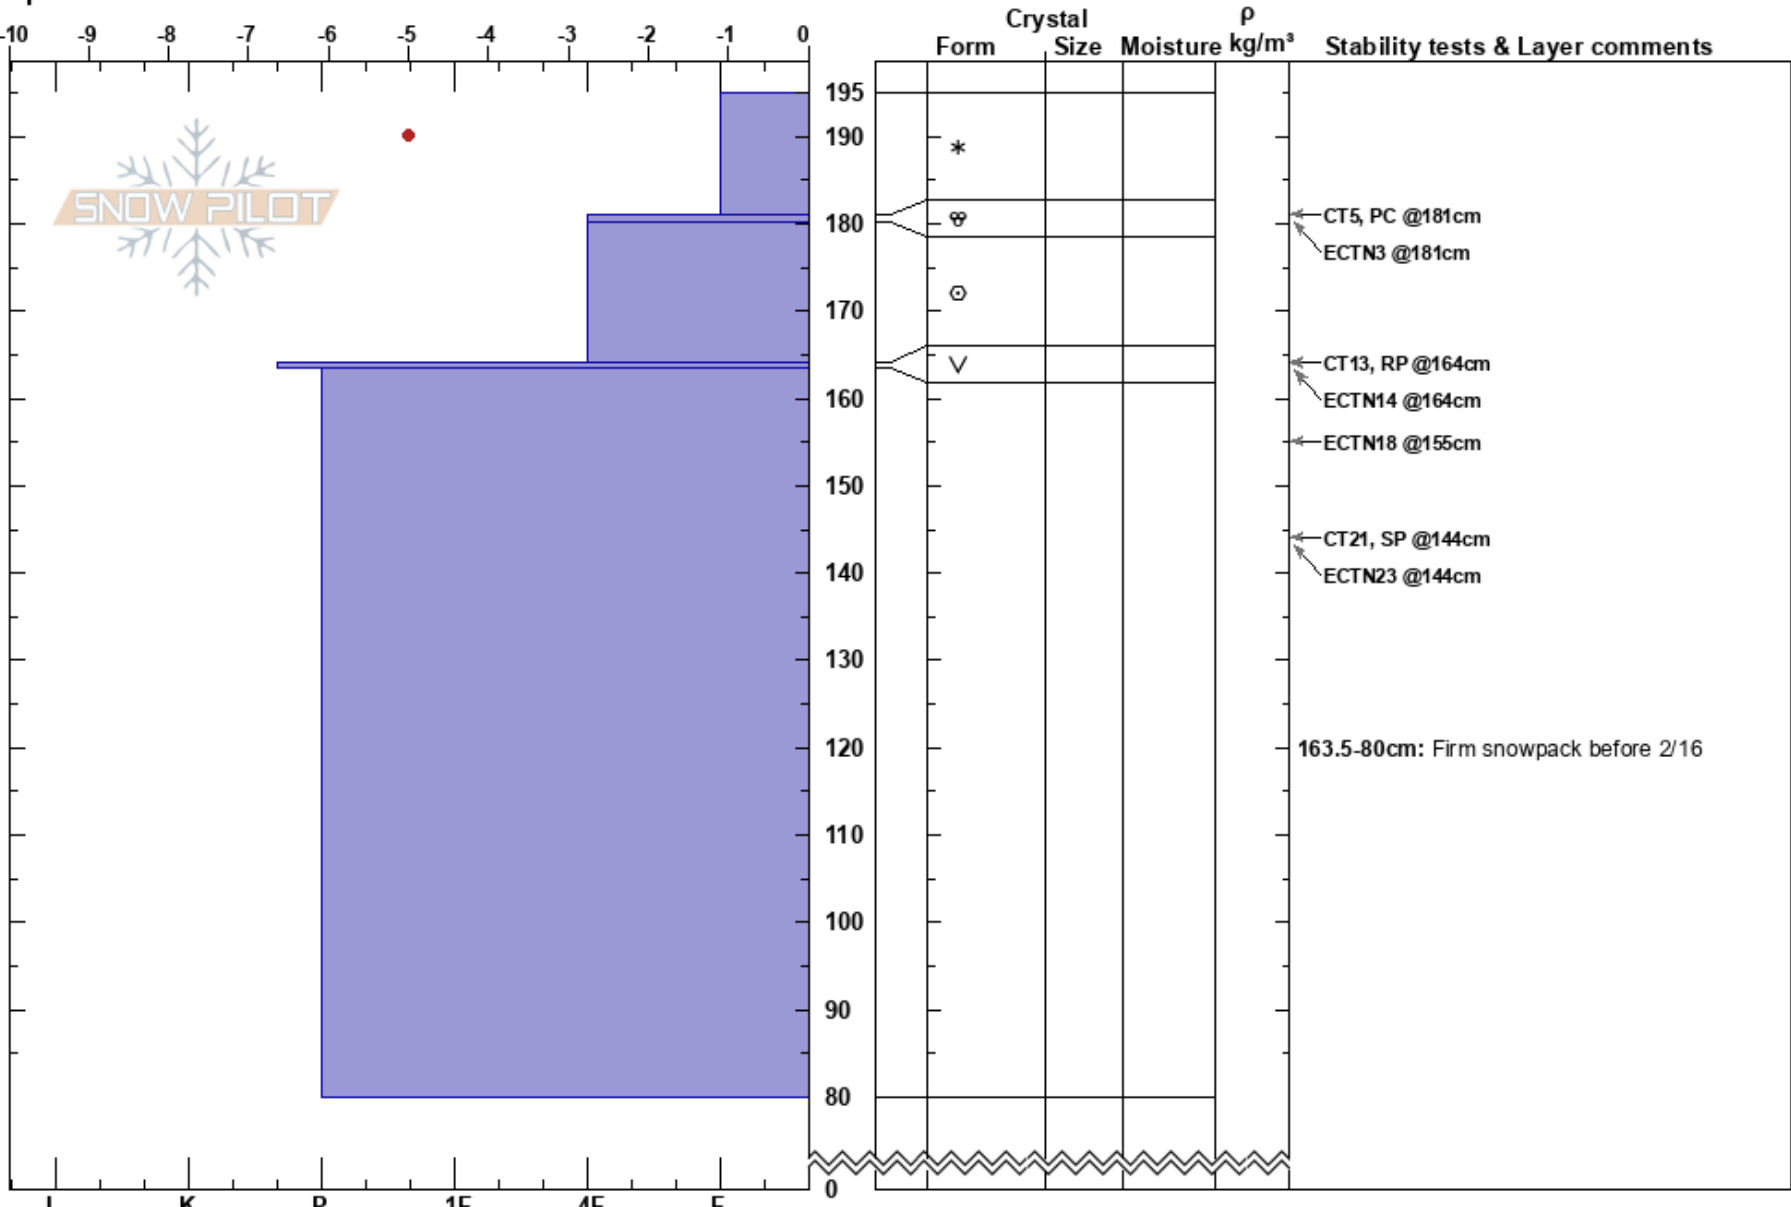

20220222LostTrailBC
 Bitterroot
 MT
 Elevation: 8139 ft
 Aspect: 45°
 Specifics:

Geoff Fast
 02/20/2022 - 1:00pm
 Co-ord: 45.70327N, -113.97473W
 Slope Angle: 31°
 Wind Loading: yes

Stability:
 Air Temperature: -4°C
 Sky Cover: BKN
 Precipitation: S2
 Wind: W Moderate

HS:195
 PF:25
 PS: 15
 Layer Notes:
 164-163.5cm: buried surface hoar
 164-163.5cm: Problematic layer
 163.5-80cm: Firm snowpack before 2/16

Notes: