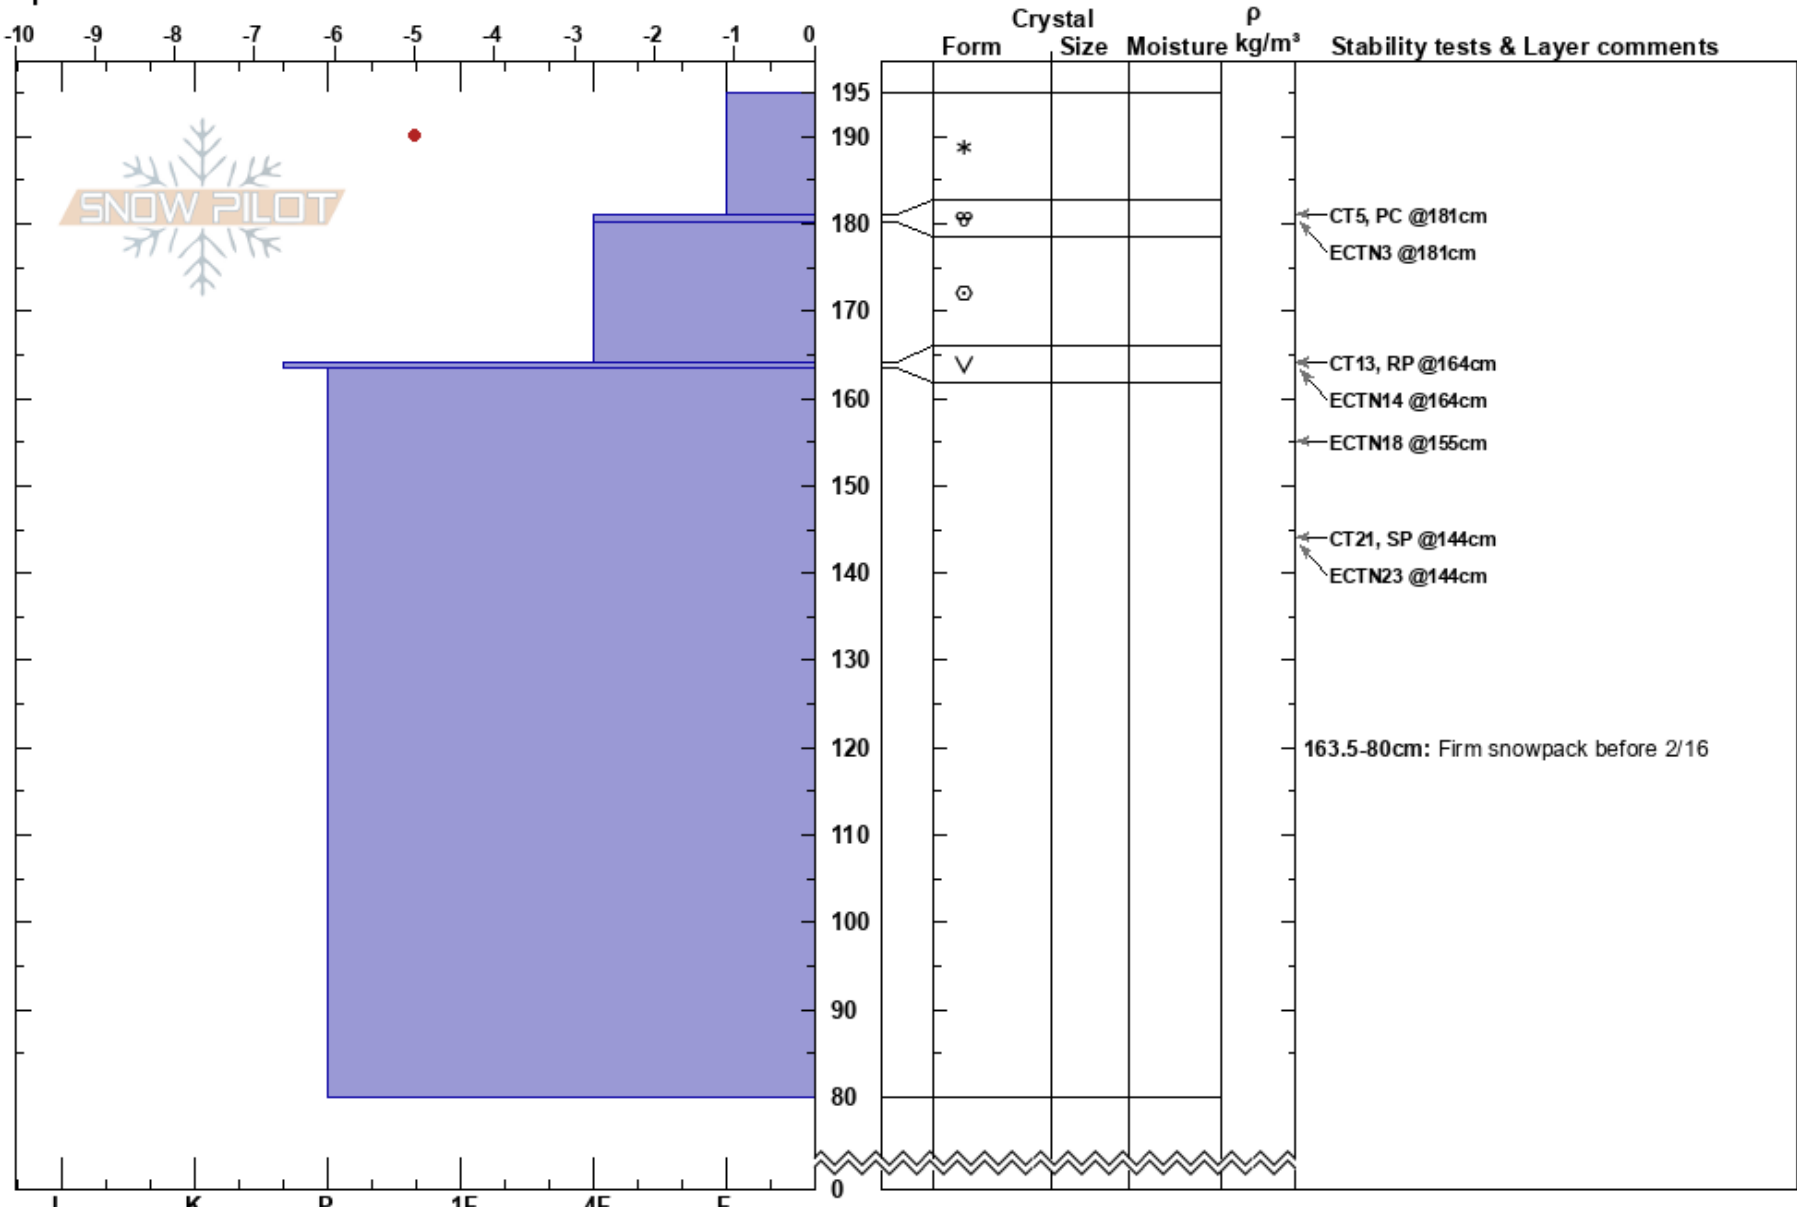

20220222LostTrailBC  
 Bitterroot  
 MT  
 Elevation: 8139 ft  
 Aspect: 45°  
 Specifics:

Geoff Fast  
 02/20/2022 - 1:00pm  
 Co-ord: 45.70327N, -113.97473W  
 Slope Angle: 31°  
 Wind Loading: yes

Stability:  
 Air Temperature: -4°C  
 Sky Cover: BKN  
 Precipitation: S2  
 Wind: W Moderate

HS:195  
 PF:25  
 PS: 15  
 164-163.5cm: buried surface hoar  
 164-163.5cm: Problematic layer  
 163.5-80cm: Firm snowpack before 2/16

Notes: