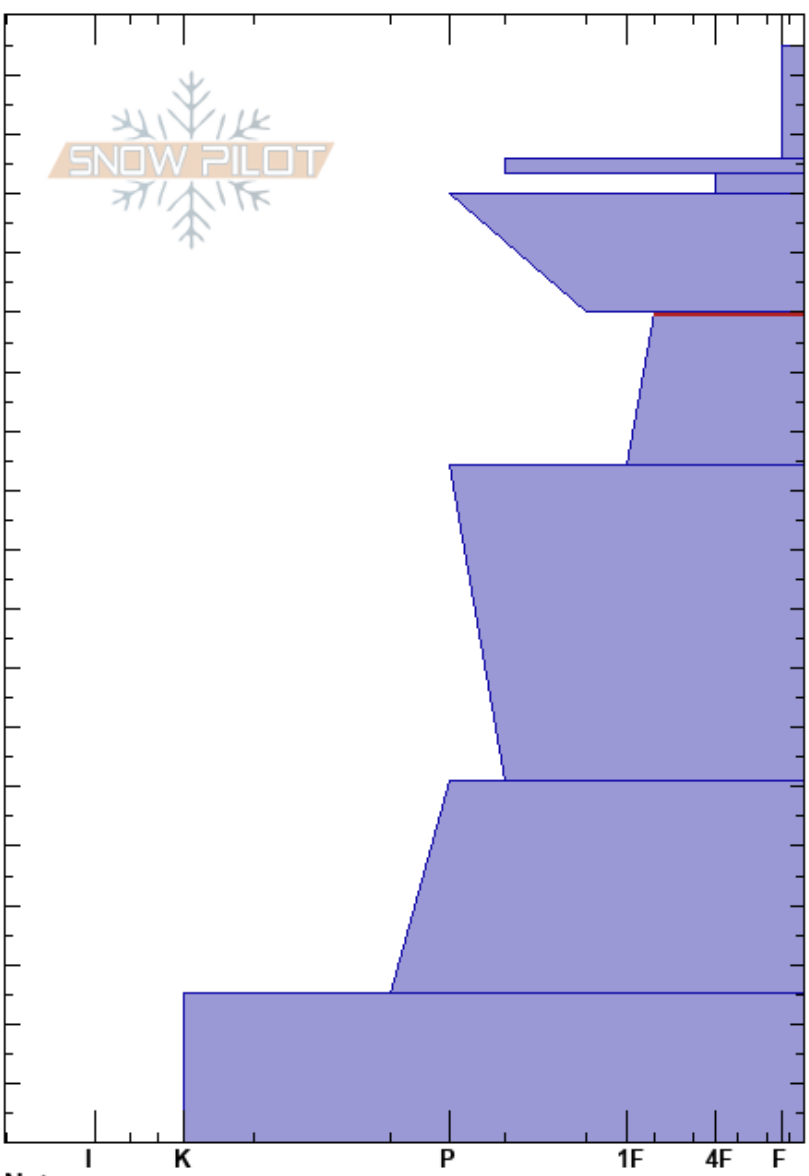

Brave Dog (7116')
 Southern Glacier Nationa
 MT
Elevation: 7116 ft
Aspect: 249°
Specifics:

Jackson George
 02/16/2022 - 1:30am
Co-ord: 48.34889N, -113.48824W
Slope Angle: 33°
Wind Loading: no

Stability:
Air Temperature:
Sky Cover: BKN
Precipitation: NO
Wind: SW Calm

HS: 185
Layer Notes:
 140-114cm: Problematic layer

Depth (cm)	Crystal		Moisture	ρ kg/m ³	Stability tests & Layer comments
	Form	Size			
185					
180	+		D		
170	⊙⊙	0.5-2.5	D		
160	□	0.3	D		
150	•		D		
140					
130	□		D-M		← ECTP21 @138cm ← ECTP16 @138cm ← CT21, Q1 @138cm ← PST10/100 (Arr) @138cm ← PST15/100 (Arr) @138cm
120					
110					
100					
90	⊖		D		
80					
70					
60					
50					
40	•		D		
30					
20					
10	■		D		
0					