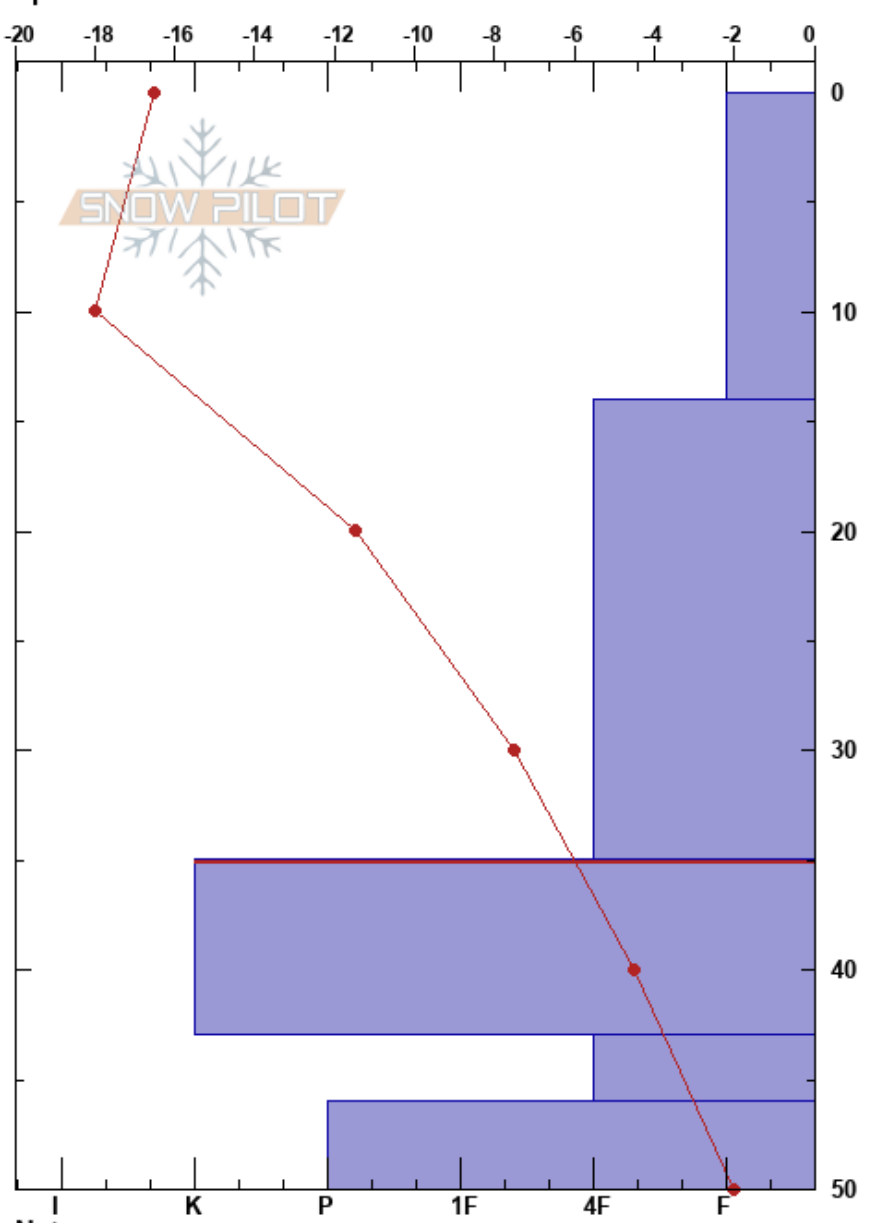

Ball Mtn NW
 Sawatch
 CO
 Elevation: 12005 ft
 Aspect: NW
 Specifics:

Chase Hinckley
 12/06/2017 - 11:15am
 Co-ord: 13S 394299E 4343944N
 Slope Angle: 12°
 Wind Loading:

Stability:
 Air Temperature: -14°C
 Sky Cover: SCT
 Precipitation: NO
 Wind: N Calm

HS:50
 PF:27
 35-43cm: Problematic layer

Form	Crystal		ρ kg/m ³	Stability tests & Layer comments
	Size	Moisture		
⊖	0.3	D		
□	3			← CT12, SC @20cm ← ECTN11 @26cm ← PST32/100 (Arr) @26cm
□	4			
□	2.4			
^	2			