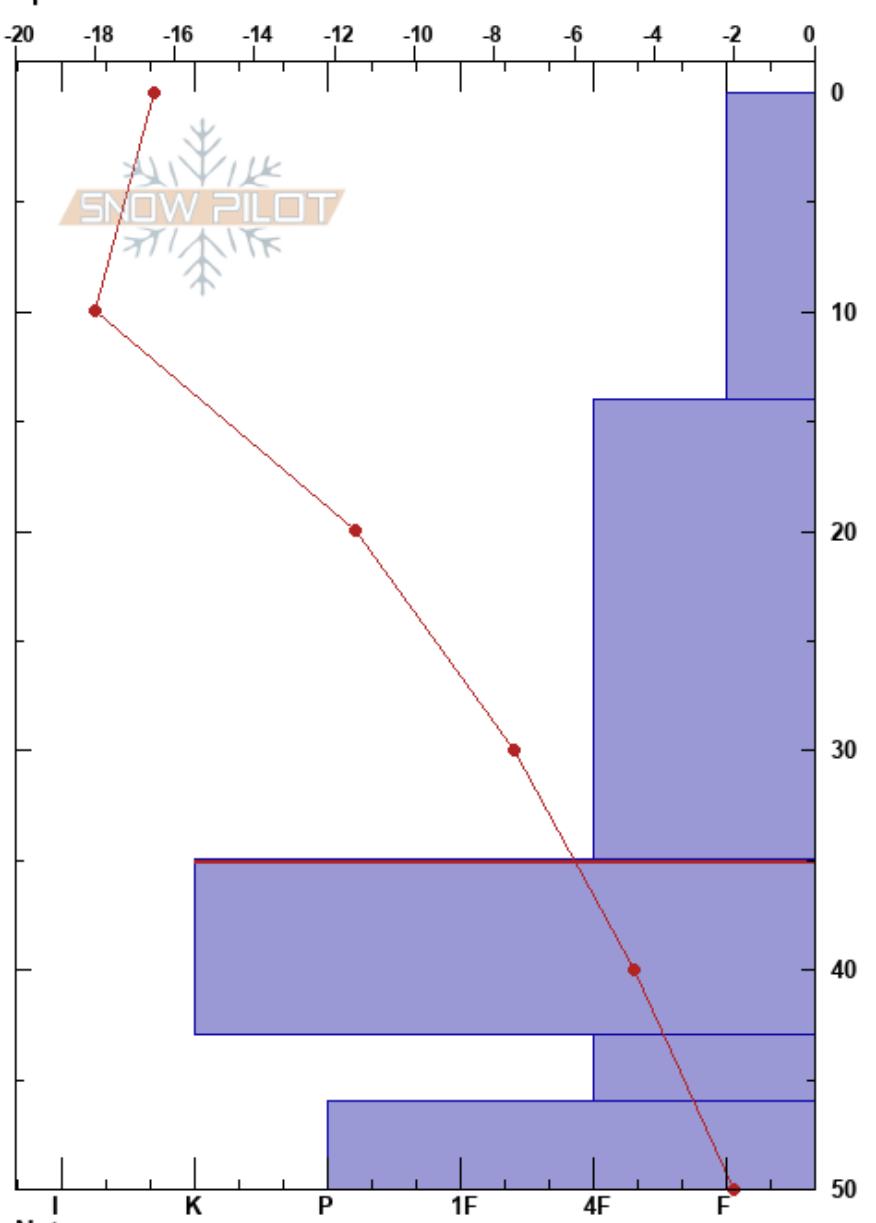

Ball Mtn NW
 Sawatch
 CO
 Elevation: 12005 ft
 Aspect: NW
 Specifics:

Chase Hinckley
 12/06/2017 - 11:15am
 Co-ord: 13S 394299E 4343944N
 Slope Angle: 12°
 Wind Loading:

Stability:
 Air Temperature: -14°C
 Sky Cover: SCT
 Precipitation: NO
 Wind: N Calm

HS:50
 PF:27
 35-43cm: Problematic layer

Form	Crystal		ρ kg/m ³	Stability tests & Layer comments
	Size	Moisture		
⊖	0.3	D		
□	3			← CT12, SC @20cm
□	4			← ECTN11 @26cm ← PST32/100 (Arr) @26cm
□	2.4			
^	2			