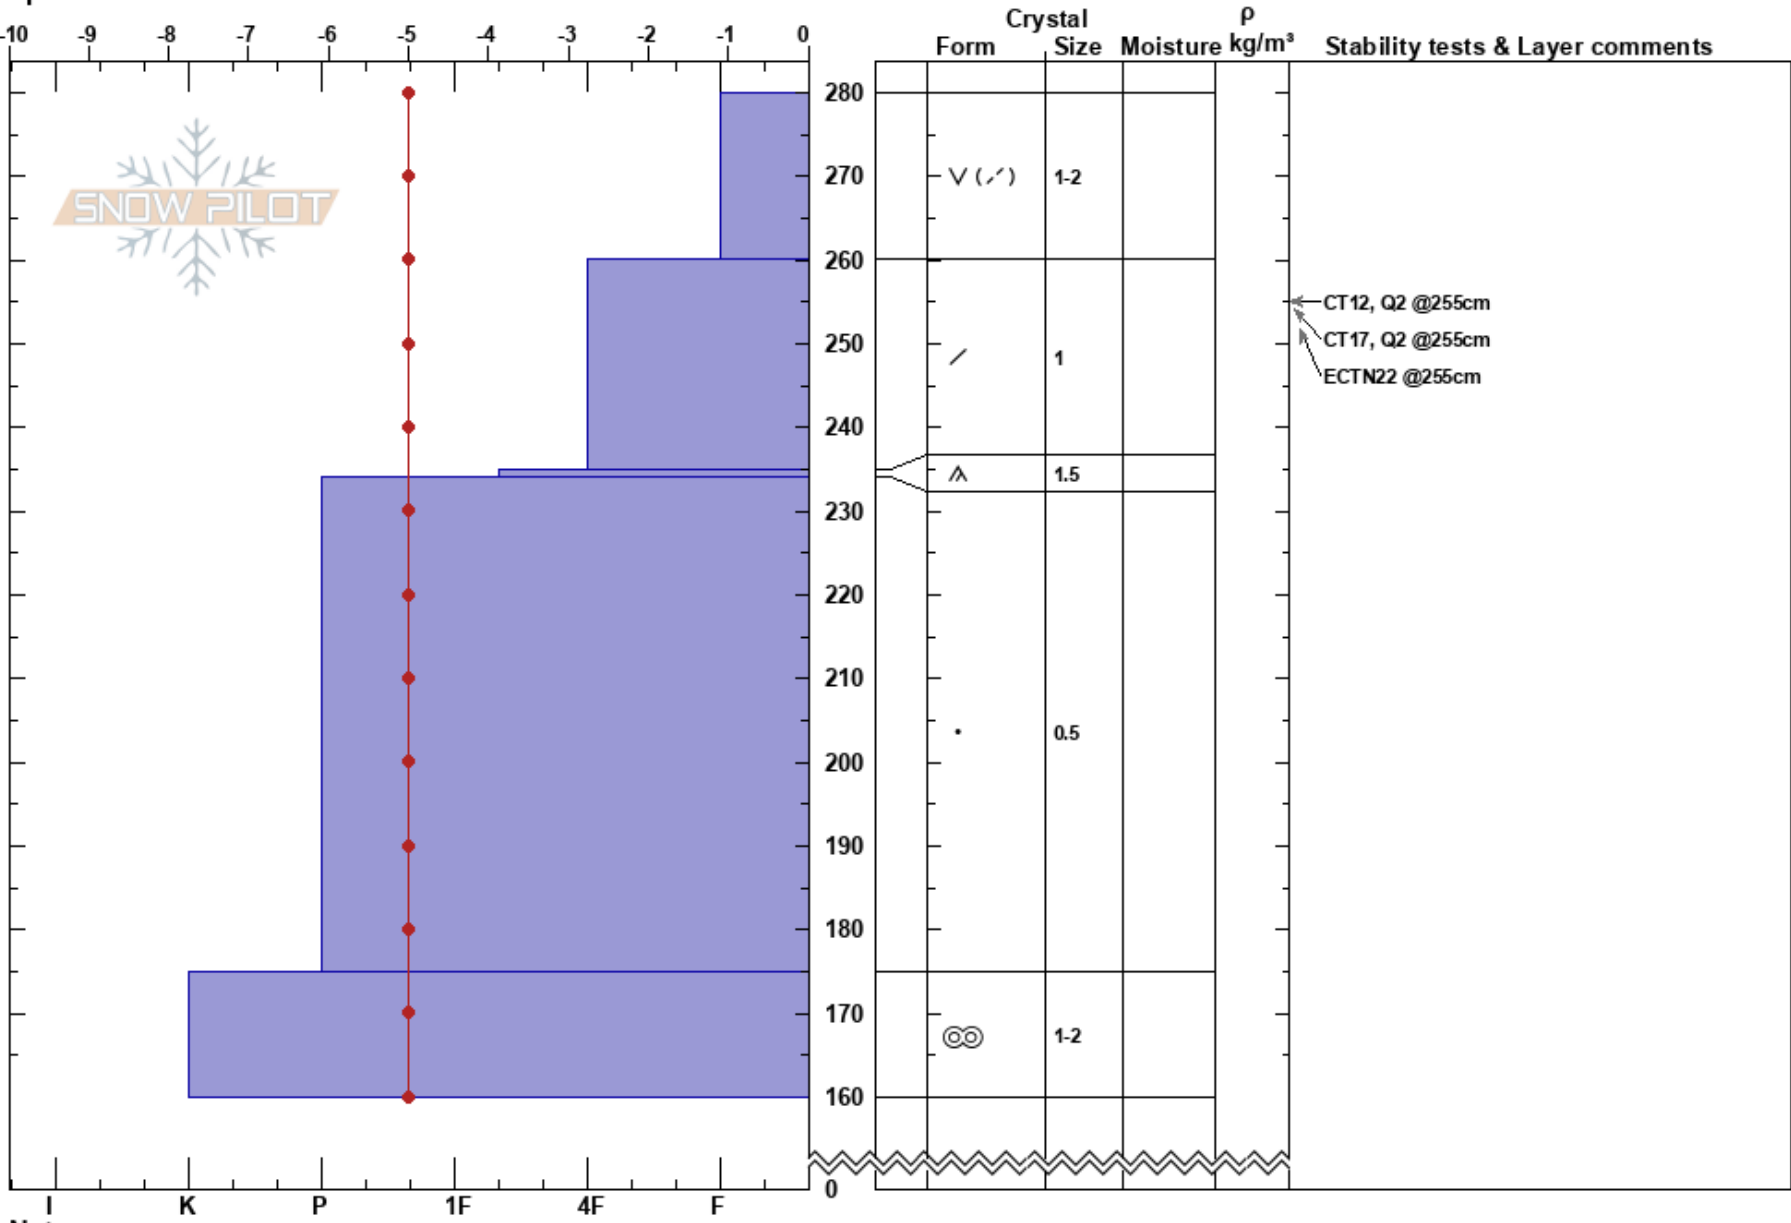

PRO 1 TEST  
 Kenai Mountains  
 AK  
 Elevation: 2950 ft  
 Aspect: SE  
 Specifics:

Carly Davis  
 02/19/2022 - 1:00am  
 Co-ord: 60.81612N, -149.20309W  
 Slope Angle: 20°  
 Wind Loading: yes

Stability:  
 Air Temperature: 0°C  
 Sky Cover: CLR  
 Precipitation: NO  
 Wind: Calm

HS:280  
 PF:34 235-234cm:Problematic layer

Notes: