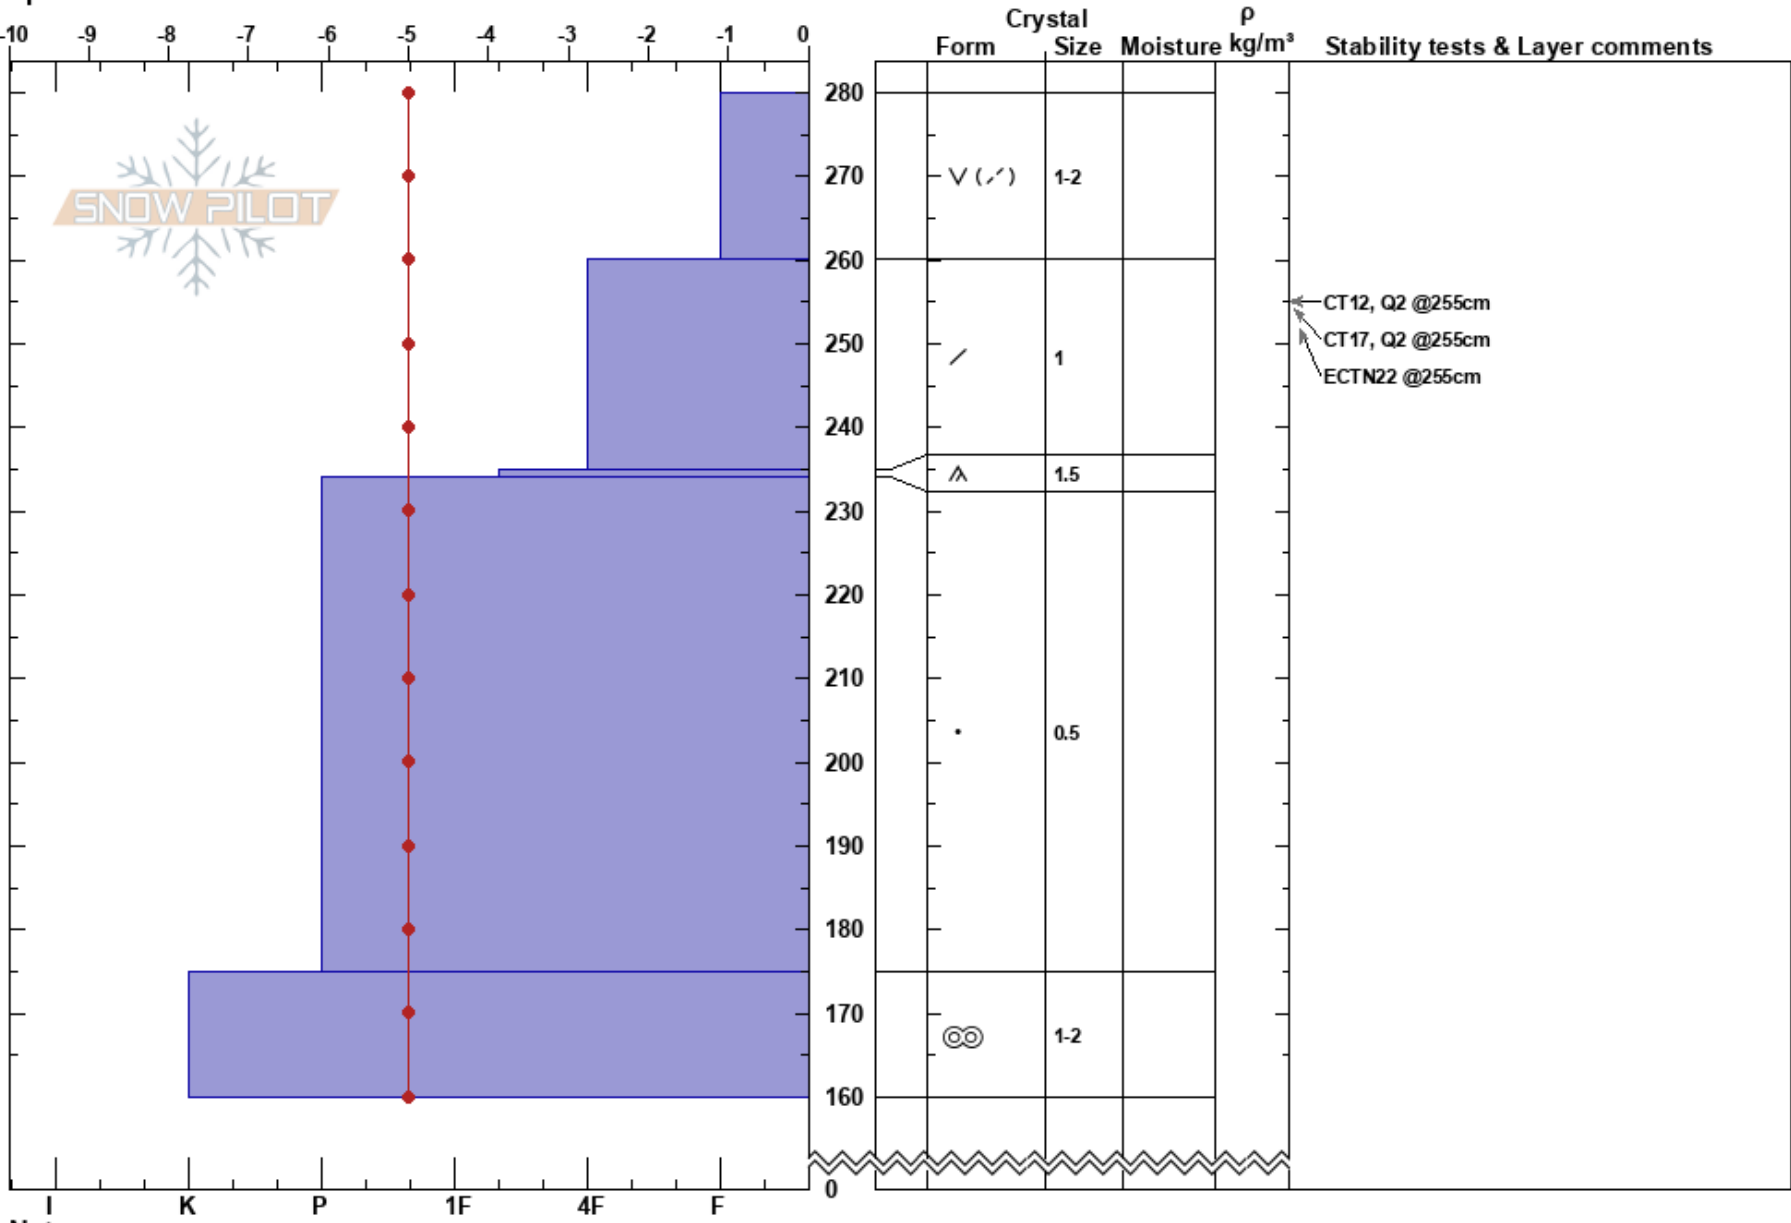

PRO 1 TEST
 Kenai Mountains
 AK
 Elevation: 2950 ft
 Aspect: SE
 Specifics:

Carly Davis
 02/19/2022 - 1:00am
 Co-ord: 60.81612N, -149.20309W
 Slope Angle: 20°
 Wind Loading: yes

Stability:
 Air Temperature: 0°C
 Sky Cover: CLR
 Precipitation: NO
 Wind: Calm

HS:280
 PF:34 235-234cm:Problematic layer

Notes: