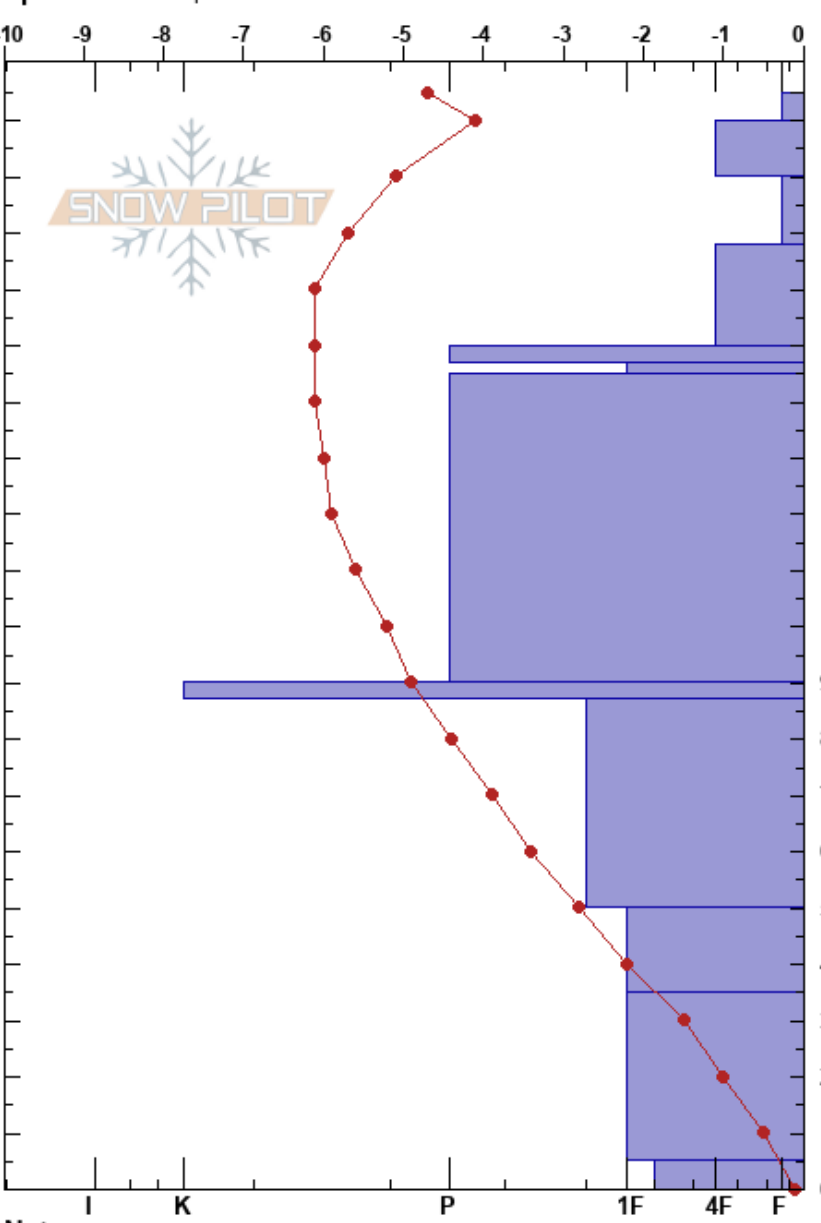

Aykuayvenchorr (Pedro)  
 Hibiny Mtns  
 Russia  
 Elevation: 481 m  
 Aspect:  
 Specifics: Poor pit location

Igor Plotnikov  
 20/02/2022 - 14:00  
 Co-ord: WA 29743 922  
 Slope Angle:  
 Wind Loading: yes

Stability:  
 Air Temperature: -8°C  
 Sky Cover: BKN  
 Precipitation: S-1  
 Wind: NE Light Breeze

HS:195  
 PF:30  
 PS:15  
 Layer Notes:

Height (m)	Crystal Form	Crystal Size	Moisture	$\rho$ kg/m <sup>3</sup>	Stability tests & Layer comments
195	+	2			
190	+	2	D		
180	/	1.5	D		
170	/	1.5	D		
160	/		D		← ECTN12 @165cm
150	○	0.5	D		← CT16, PC @165cm
140	●				← CT14, PC @150cm
130					
120	⊖	0.5	D		
110					
100					
90	○	0.1	D		
80					
70	⊖	0.1	D		
60					
50					
40	□	2	D		
30					
20	⊖	0.5	D		
10					
0	∧ (⊖)	2.5(2.5)	D		