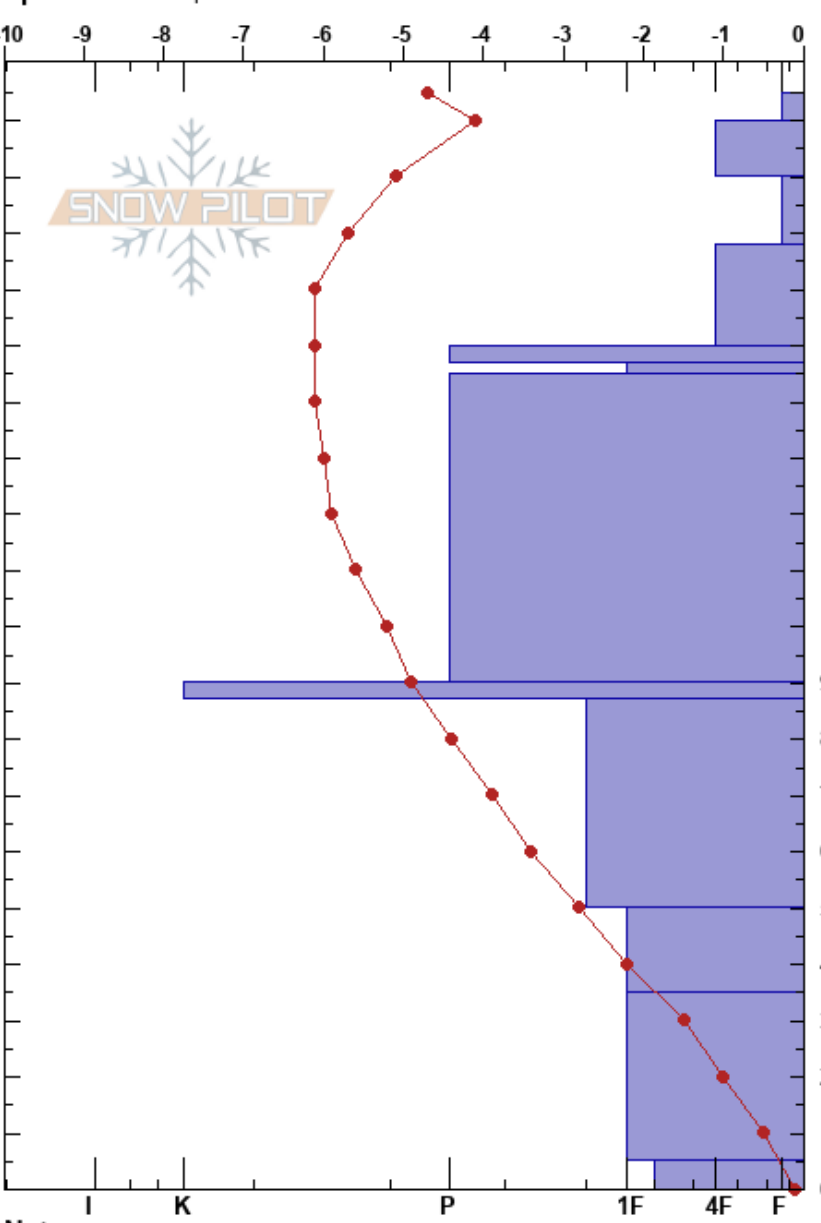

Aykuayvenchorr (Pedro)
 Hibiny Mtns
 Russia
 Elevation: 481 m
 Aspect:
 Specifics: Poor pit location

Igor Plotnikov
 20/02/2022 - 14:00
 Co-ord: WA 29743 922
 Slope Angle:
 Wind Loading: yes

Stability:
 Air Temperature: -8°C
 Sky Cover: BKN
 Precipitation: S-1
 Wind: NE Light Breeze

Layer Notes:

Height (m)	Crystal		Moisture	ρ kg/m ³	Stability tests & Layer comments
	Form	Size			
195	+	2			
190	+	2	D		
180	/	1.5	D		
170	/	1.5	D		
160	/		D		← ECTN12 @165cm
155					← CT16, PC @165cm
150	○	0.5	D		← CT14, PC @150cm
140	●				
120	⊖	0.5	D		
90	○	0.1	D		
70	⊖	0.1	D		
40	□	2	D		
20	⊖	0.5	D		
0	∧ (⊖)	2.5(2.5)	D		