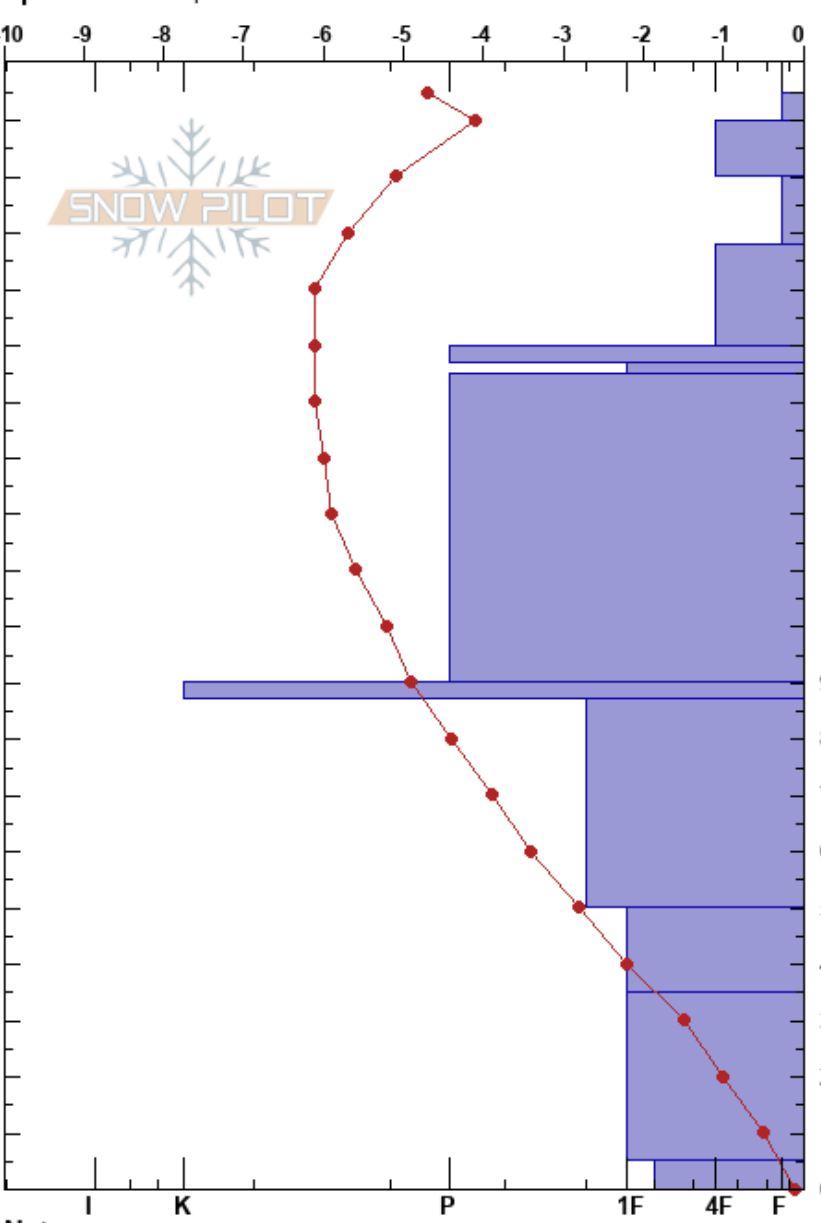

Aykuayvenchorr (Pedro)
 Hibiny Mtns
 Russia
Elevation: 481 m
Aspect:
Specifics: Poor pit location

Igor Plotnikov
 20/02/2022 - 14:00
Co-ord: WA 29743 922
Slope Angle:
Wind Loading: yes

Stability:
Air Temperature: -8°C
Sky Cover: BKN
Precipitation: S-1
Wind: NE Light Breeze

Layer Notes:

Height (m)	Crystal		Moisture	ρ kg/m ³	Stability tests & Layer comments
	Form	Size			
195	+	2			
190	+	2	D		
180	/	1.5	D		
170	/	1.5	D		
160	/		D		← ECTN12 @165cm
155					← CT16, PC @165cm
150	○	0.5	D		← CT14, PC @150cm
140	●				
120	⊖	0.5	D		
90	○	0.1	D		
70	⊖	0.1	D		
40	□	2	D		
20	⊖	0.5	D		
0	∧ (⊖)	2.5(2.5)	D		