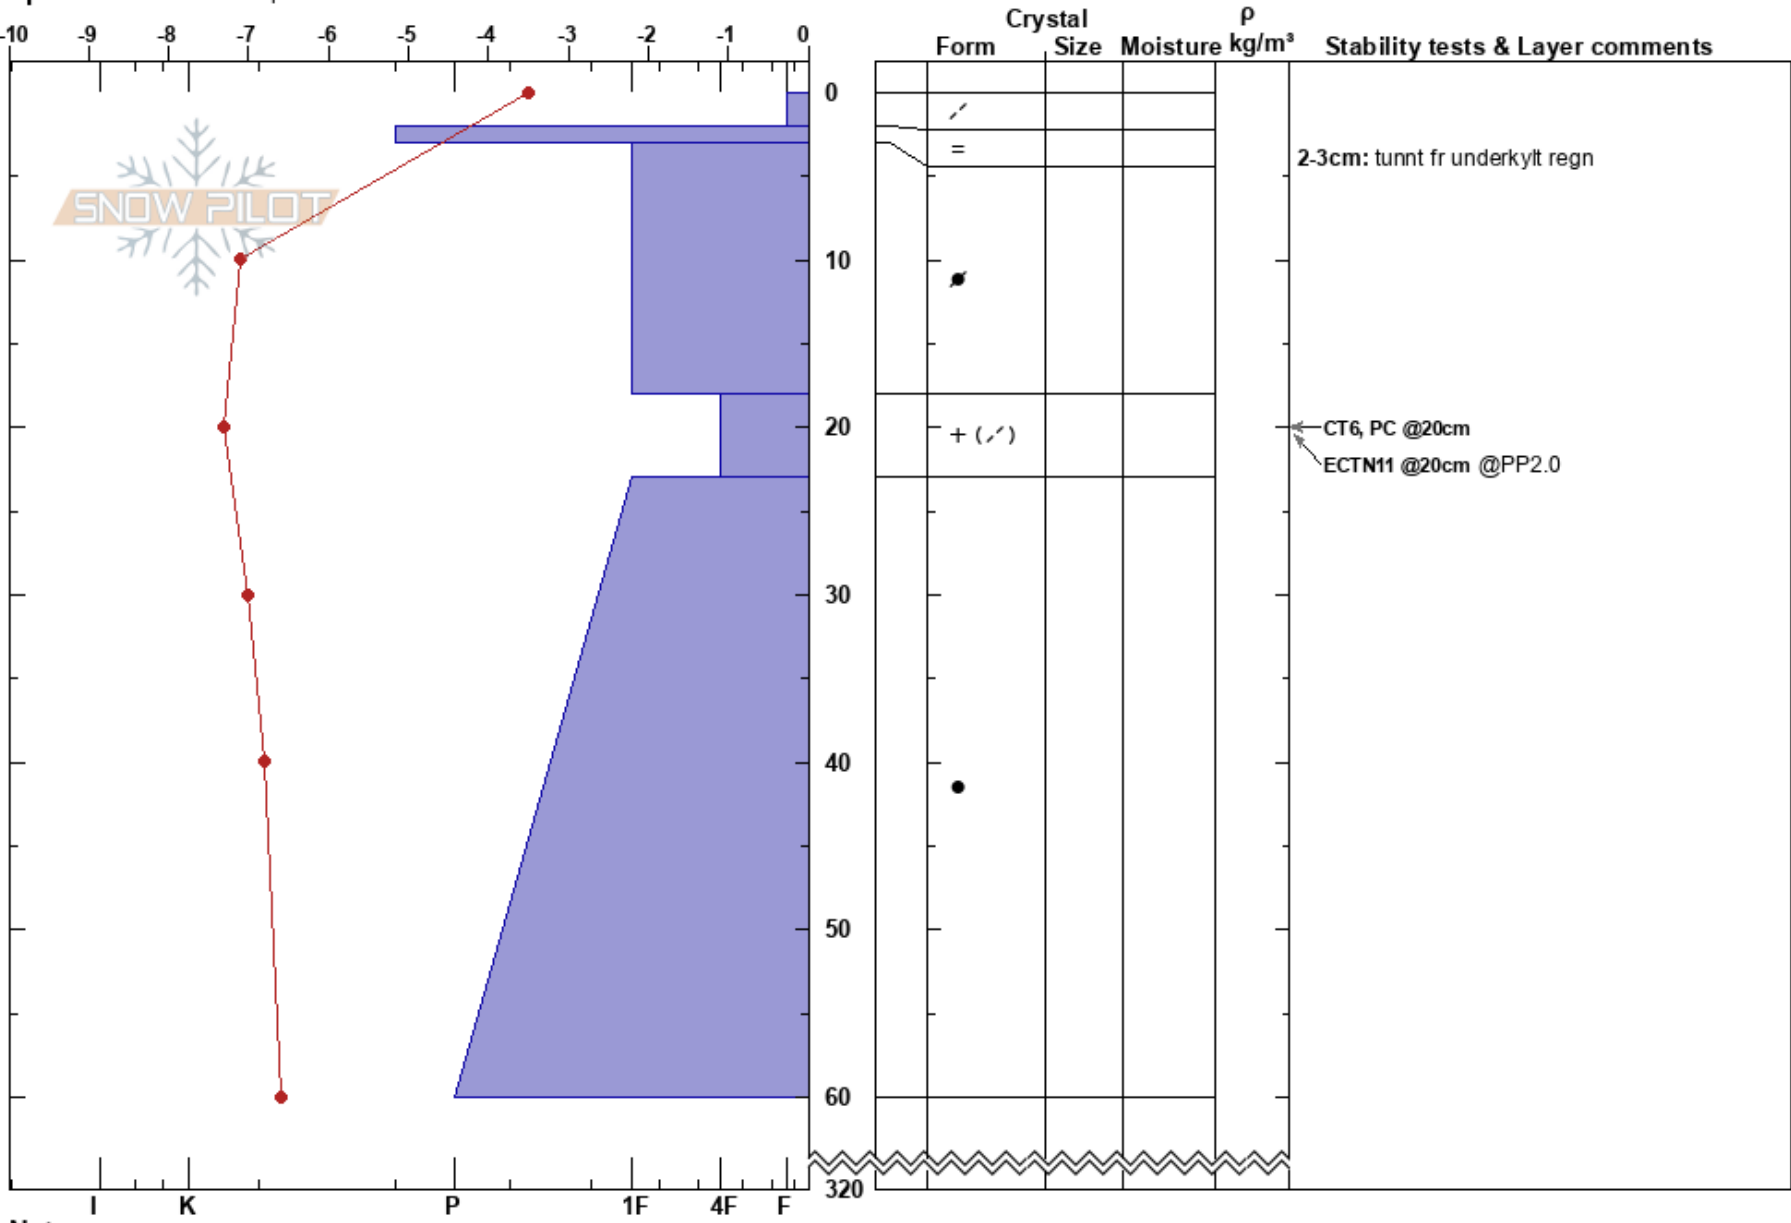

Lilfjället
 Åreskutan
 Sweden
Elevation: 839 m
Aspect: SE
Specifics: We skied slope

Karin Trolin
 20/02/2022 - 11:00
Co-ord: 63.40935N, 13.11566E
Slope Angle: 30°
Wind Loading: yes

Stability: HS:320
Air Temperature: -4.7°C **PF:**35
Sky Cover: OVC
Precipitation: S2
Wind: W Moderate
Layer Notes:
 2-3cm: tunnt fr underkyllt regn
 18-23cm: Problematic layer