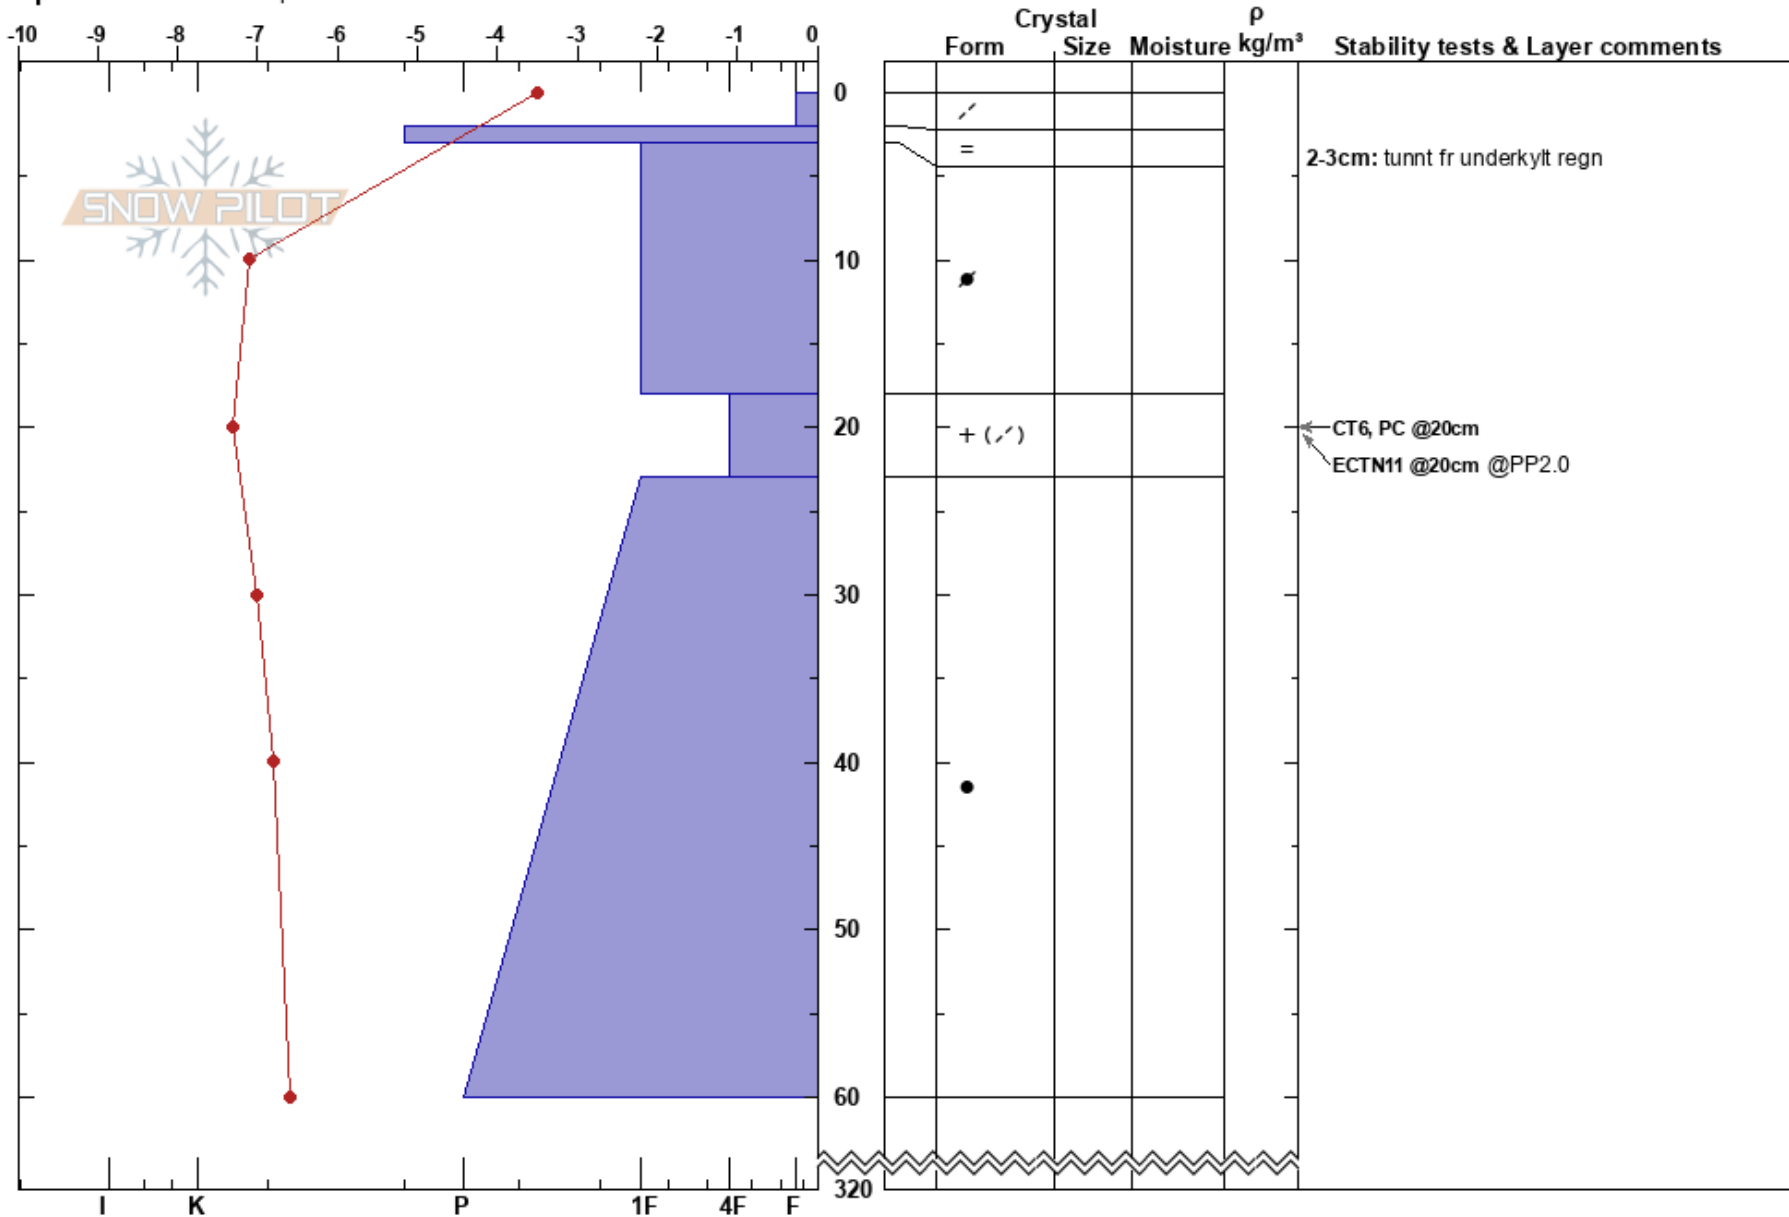

Lilfjället
 Åreskutan
 Sweden
Elevation: 839 m
Aspect: SE
Specifics: We skied slope

Karin Trolin
 20/02/2022 - 11:00
Co-ord: 63.40935N, 13.11566E
Slope Angle: 30°
Wind Loading: yes

Stability:
Air Temperature: -4.7°C **PF:**35
Sky Cover: OVC
Precipitation: S2
Wind: W Moderate

HS:320
Layer Notes:
 2-3cm: tunnt fr underkyllt regn
 18-23cm: Problematic layer

Notes: