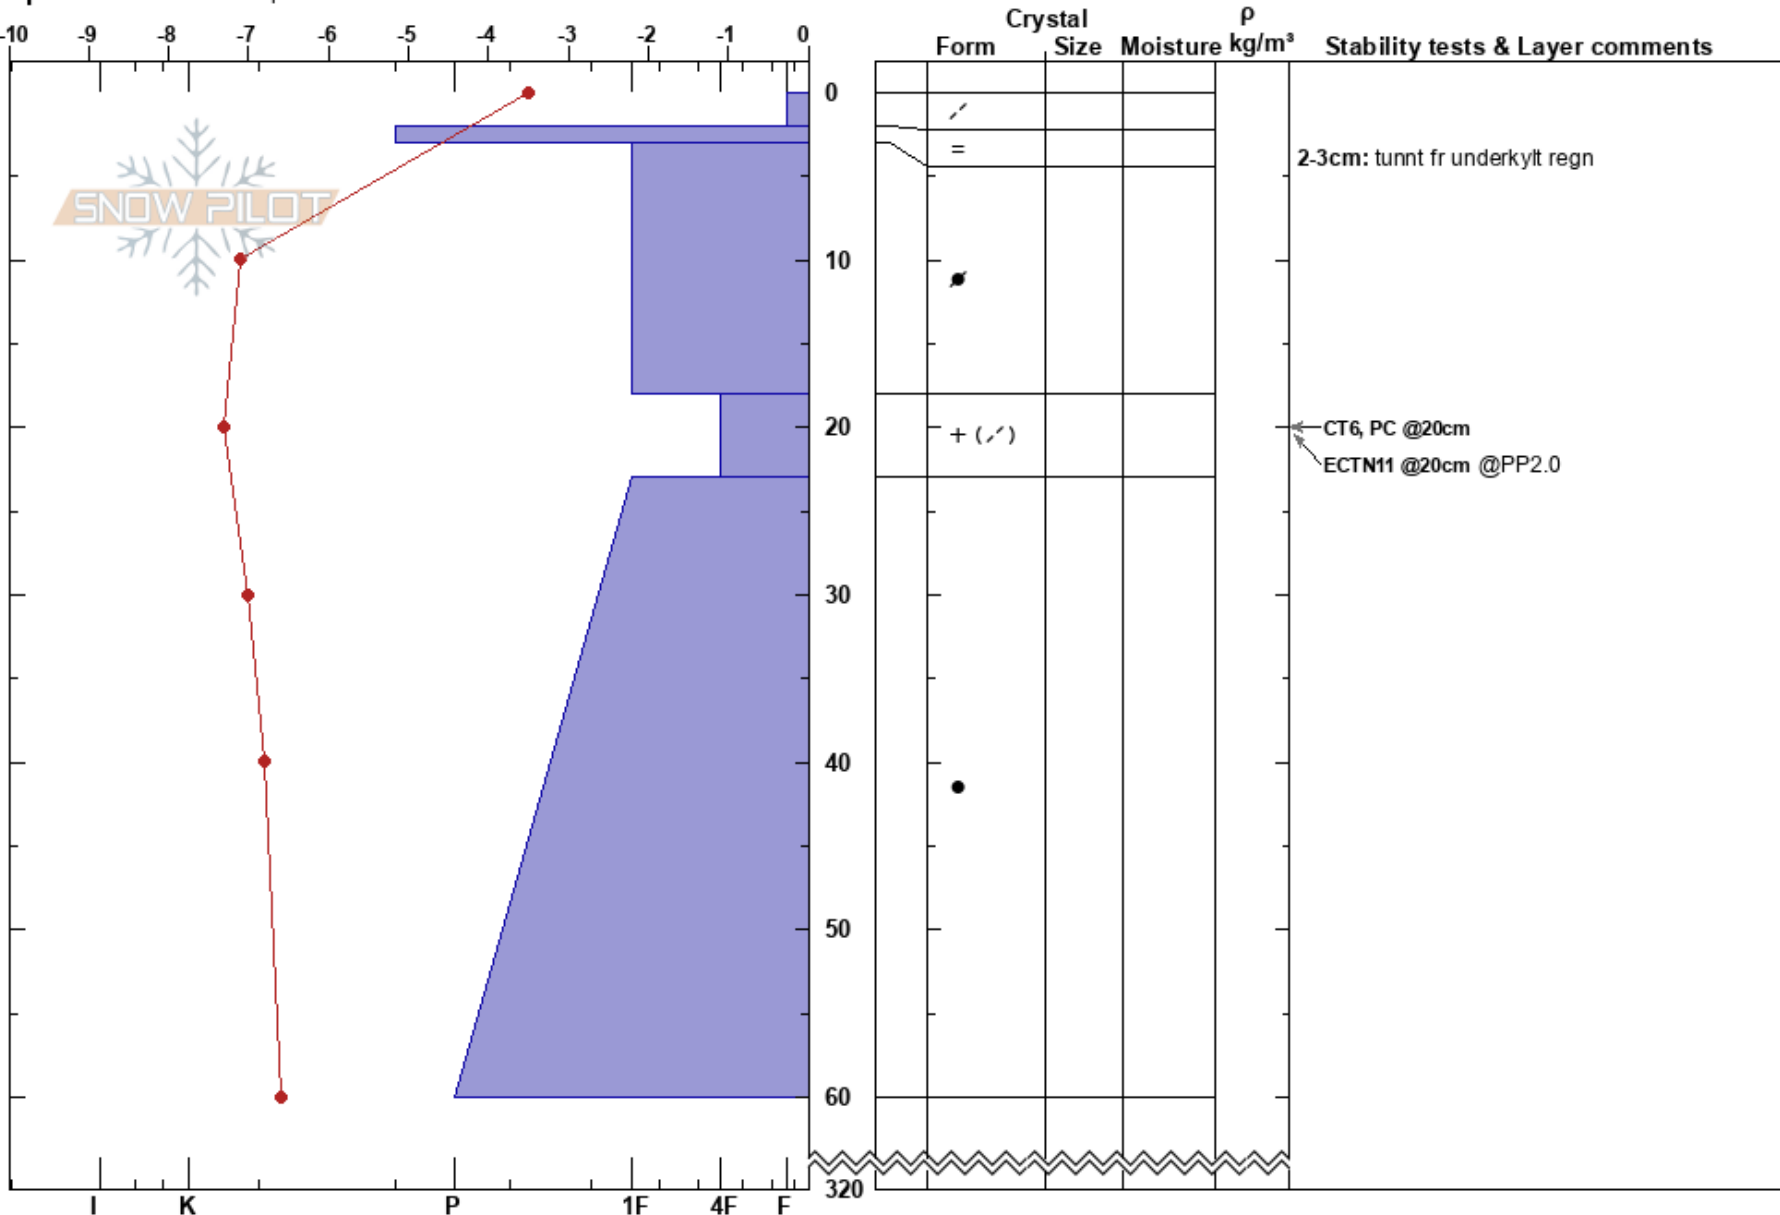

Lilfjället
 Åreskutan
 Sweden
 Elevation: 839 m
 Aspect: SE
 Specifics: We skied slope

Karin Trolin
 20/02/2022 - 11:00
 Co-ord: 63.40935N, 13.11566E
 Slope Angle: 30°
 Wind Loading: yes

Stability: **HS:320**
 Air Temperature: -4.7°C PF:35
 Sky Cover: OVC
 Precipitation: S2
 Wind: W Moderate

Layer Notes:
 2-3cm: tunnt fr underkyllt regn
 18-23cm: Problematic layer

Notes: