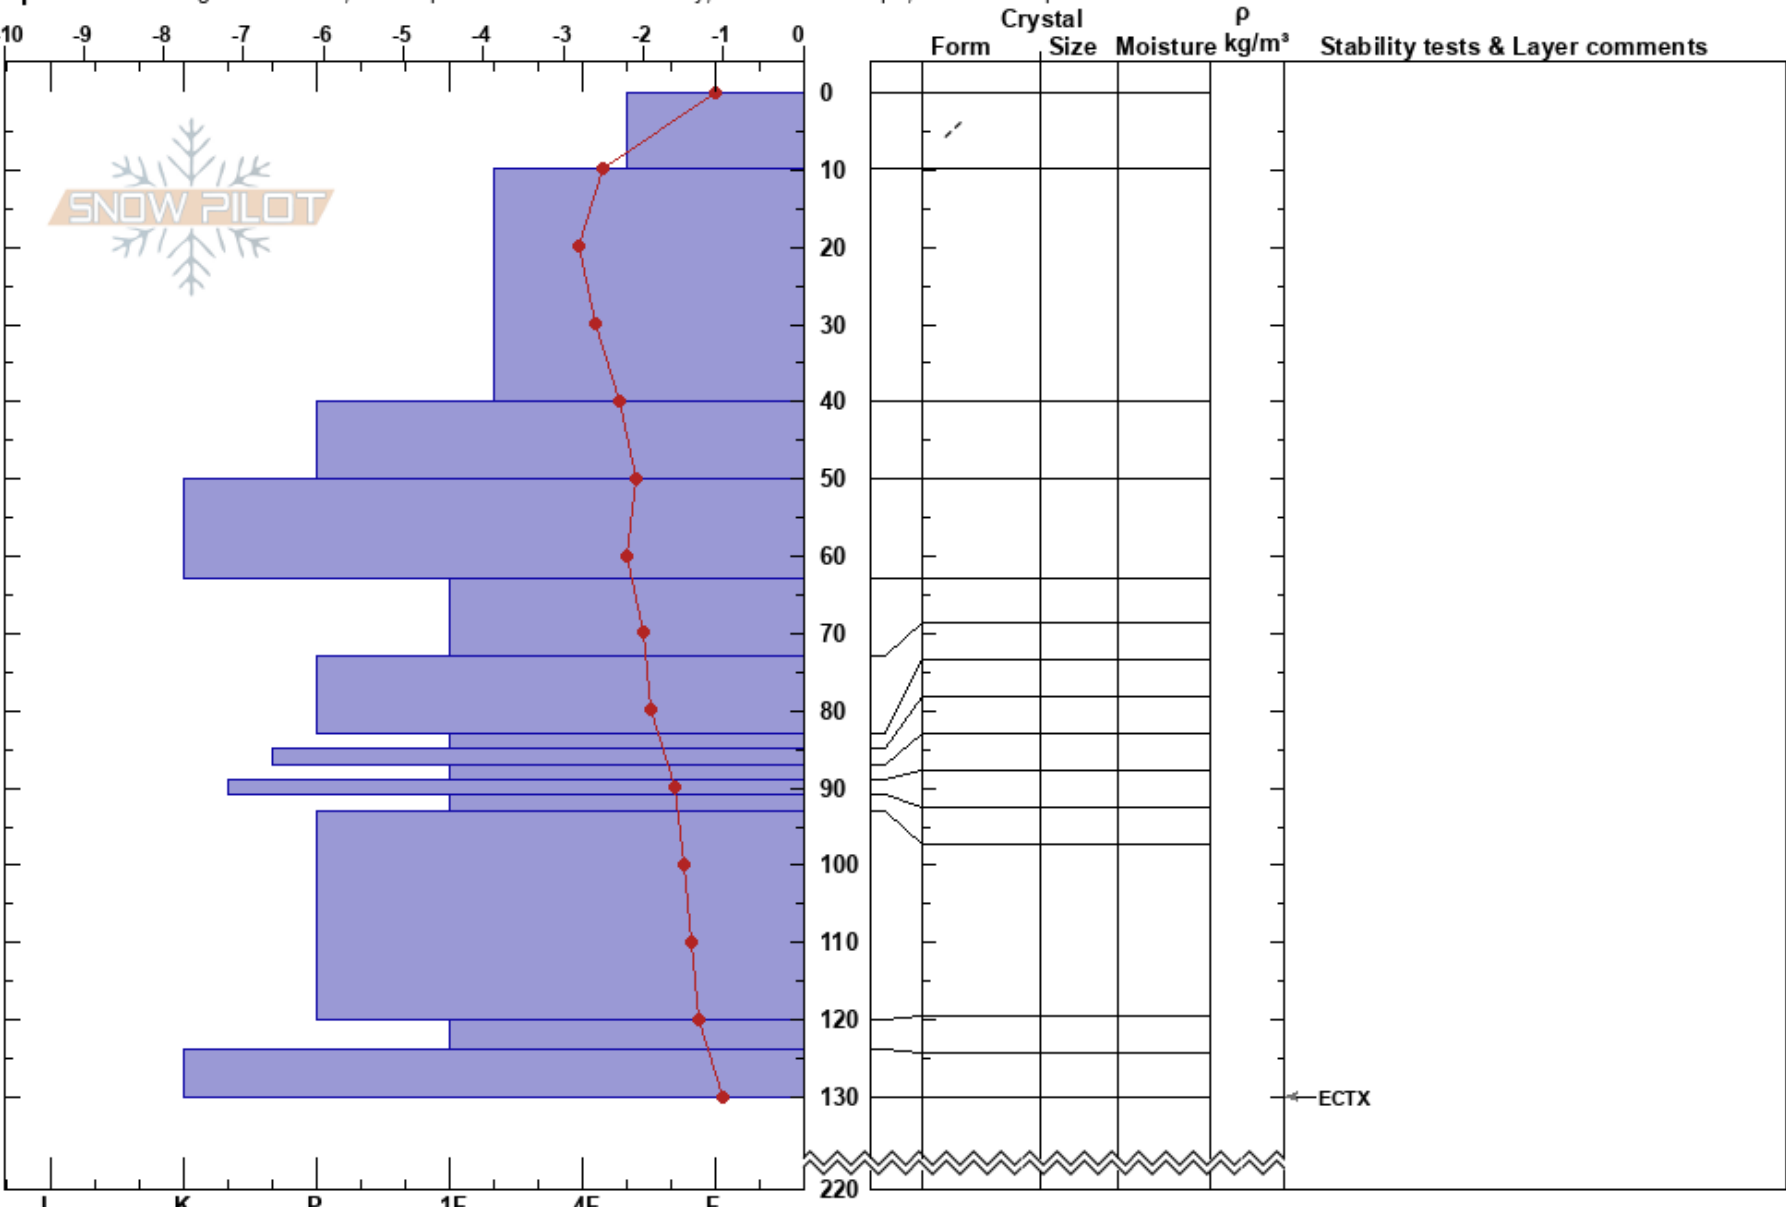

10-40cm: Problematic layer

Greece

Co-ord: 37.99866N, 22.18554E

Sky Cover: CLR

PS: 15

Elevation: 2075 m

Slope Angle: 45°

Precipitation: NO

Aspect: N

Wind Loading: previous

Wind: SW Moderate

Specifics: Pit dug in a Ski Area; Pit is representative of backcountry; Ski tracks on slope; We skied slope

Notes: Snowpit by Zetos Kostas and Nektarios Parmakis