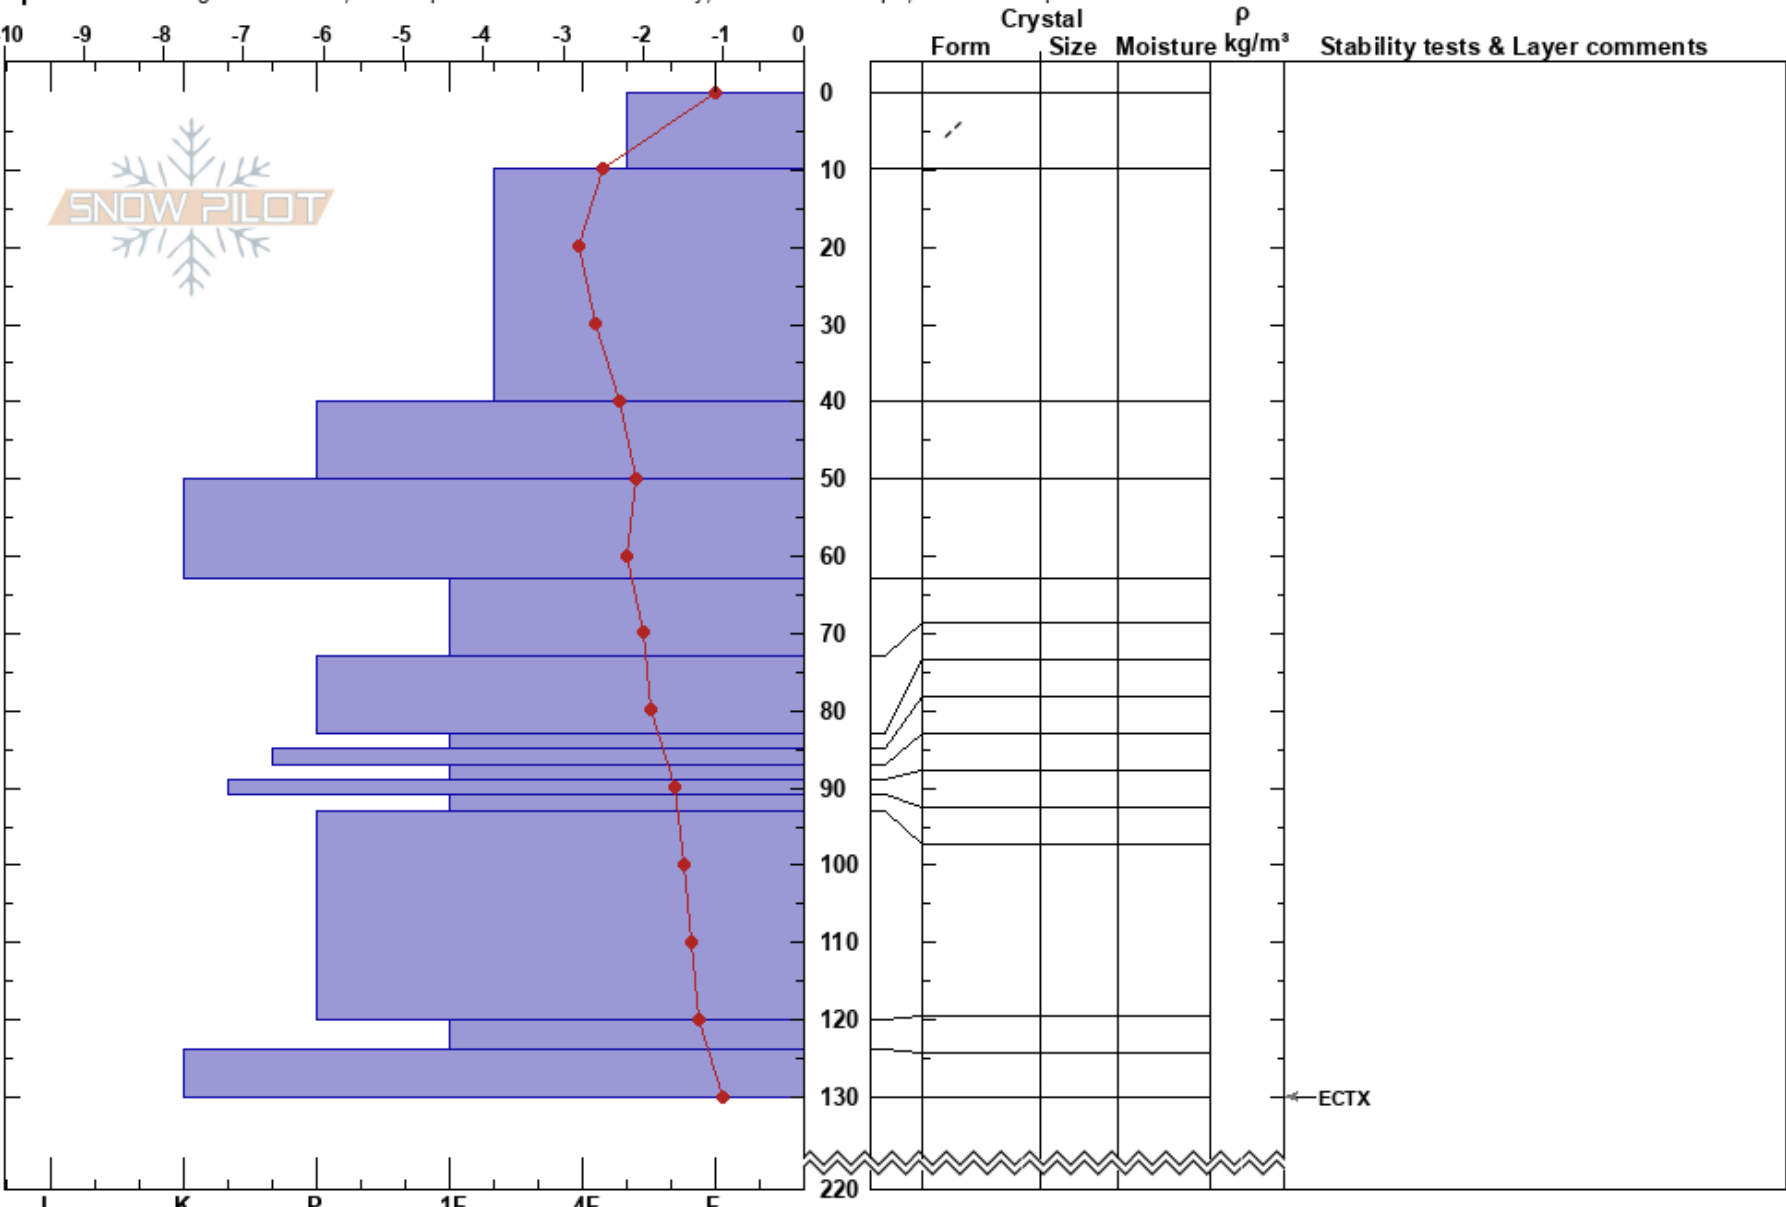

Air Temperature: 6°C

PF:50

10-40cm: Problematic layer

Elevation: 2075 m

Slope Angle: 45°

Sky Cover: CLR

PS: 15

Aspect: N

Wind Loading: previous

Precipitation: NO

Wind: SW Moderate

Specifics: Pit dug in a Ski Area; Pit is representative of backcountry; Ski tracks on slope; We skied slope

Notes: Snowpit by Zetos Kostas and Nektarios Parmakis