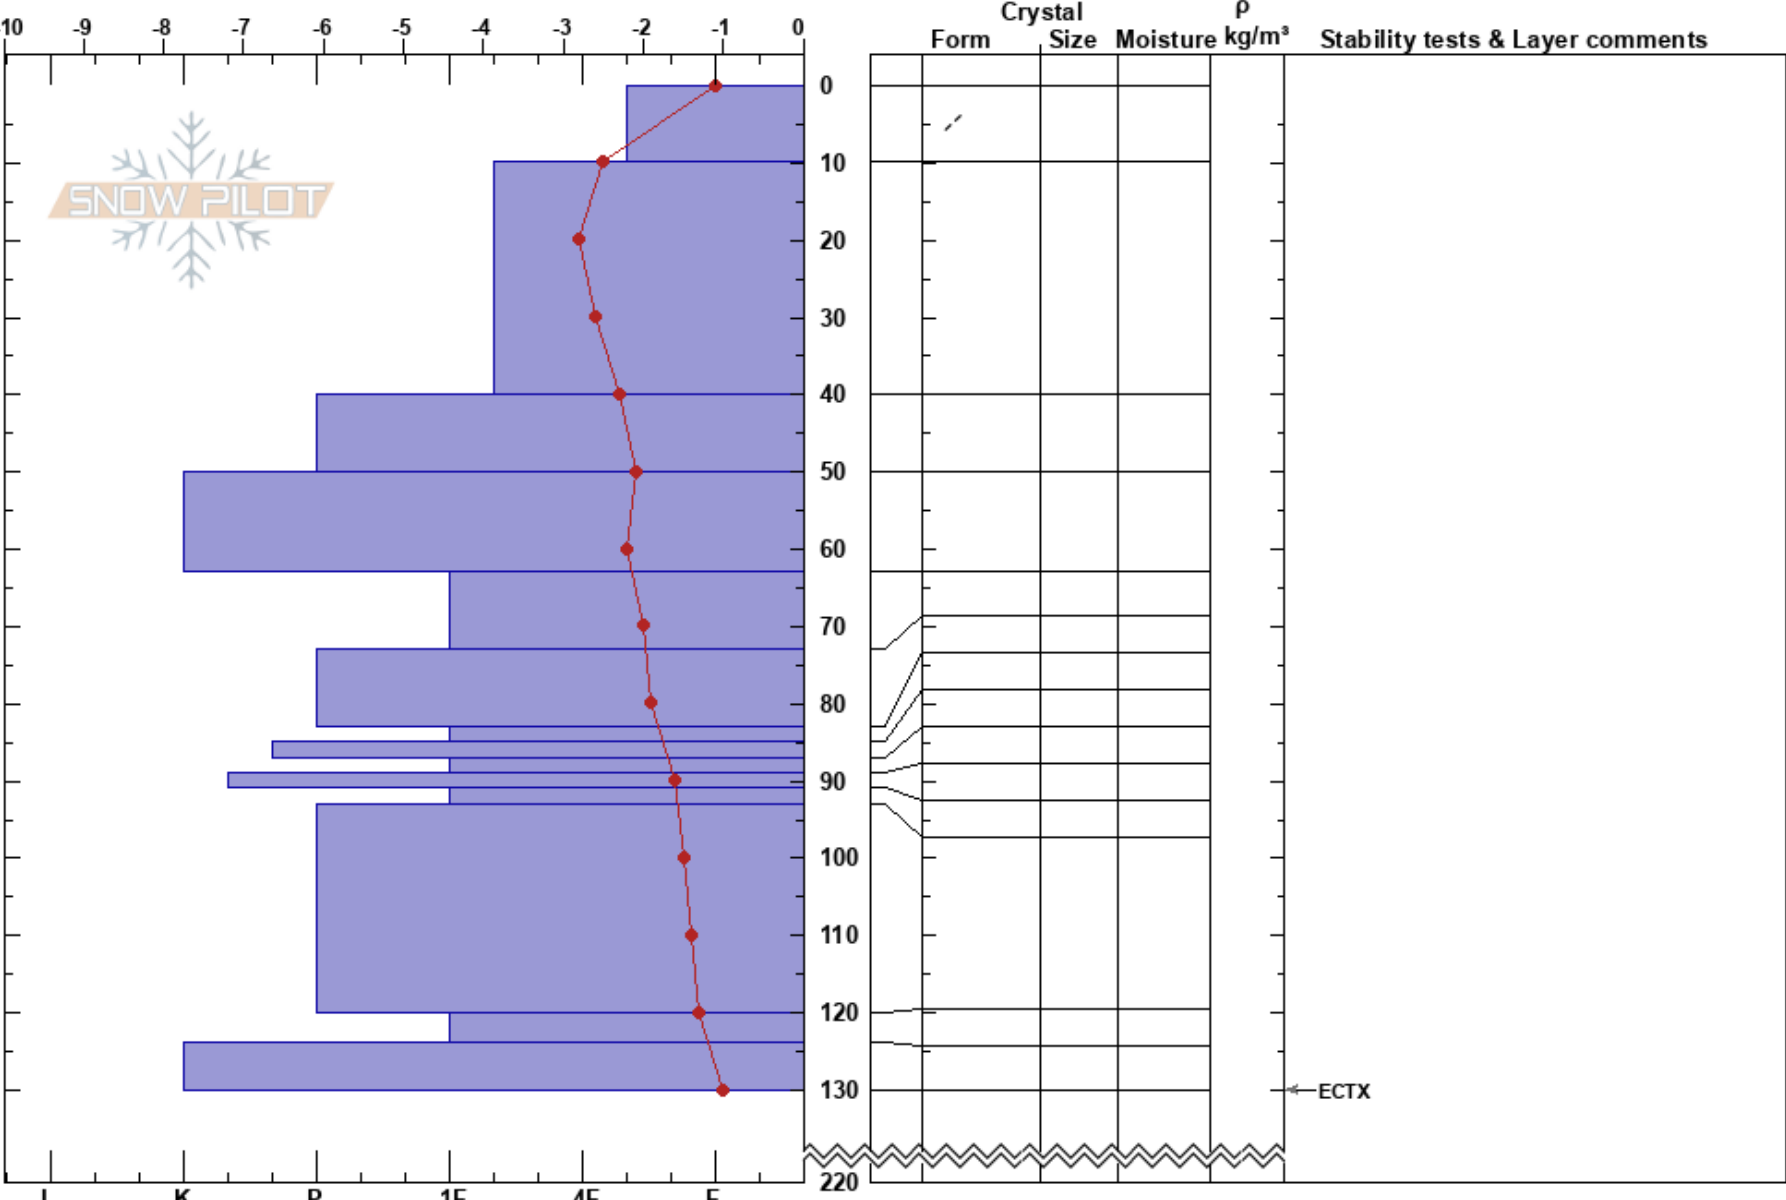

Avgo North

Nektarios Parmakis
19/02/2022 - 14:45

Stability:

HS:220

Layer Notes:

Greece
Elevation: 2075 m
Aspect: N

Co-ord: 37.99866N, 22.18554E
Slope Angle: 45°
Wind Loading: previous

Air Temperature: 6°C
Sky Cover: CLR
Precipitation: NO
Wind: SW Moderate

PF:50 10-40cm:Problematic layer
PS: 15

Specifics: Pit dug in a Ski Area; Pit is representative of backcountry; Ski tracks on slope; We skied slope

Notes: Snowpit by Zetos Kostas and Nektarios Parmakis