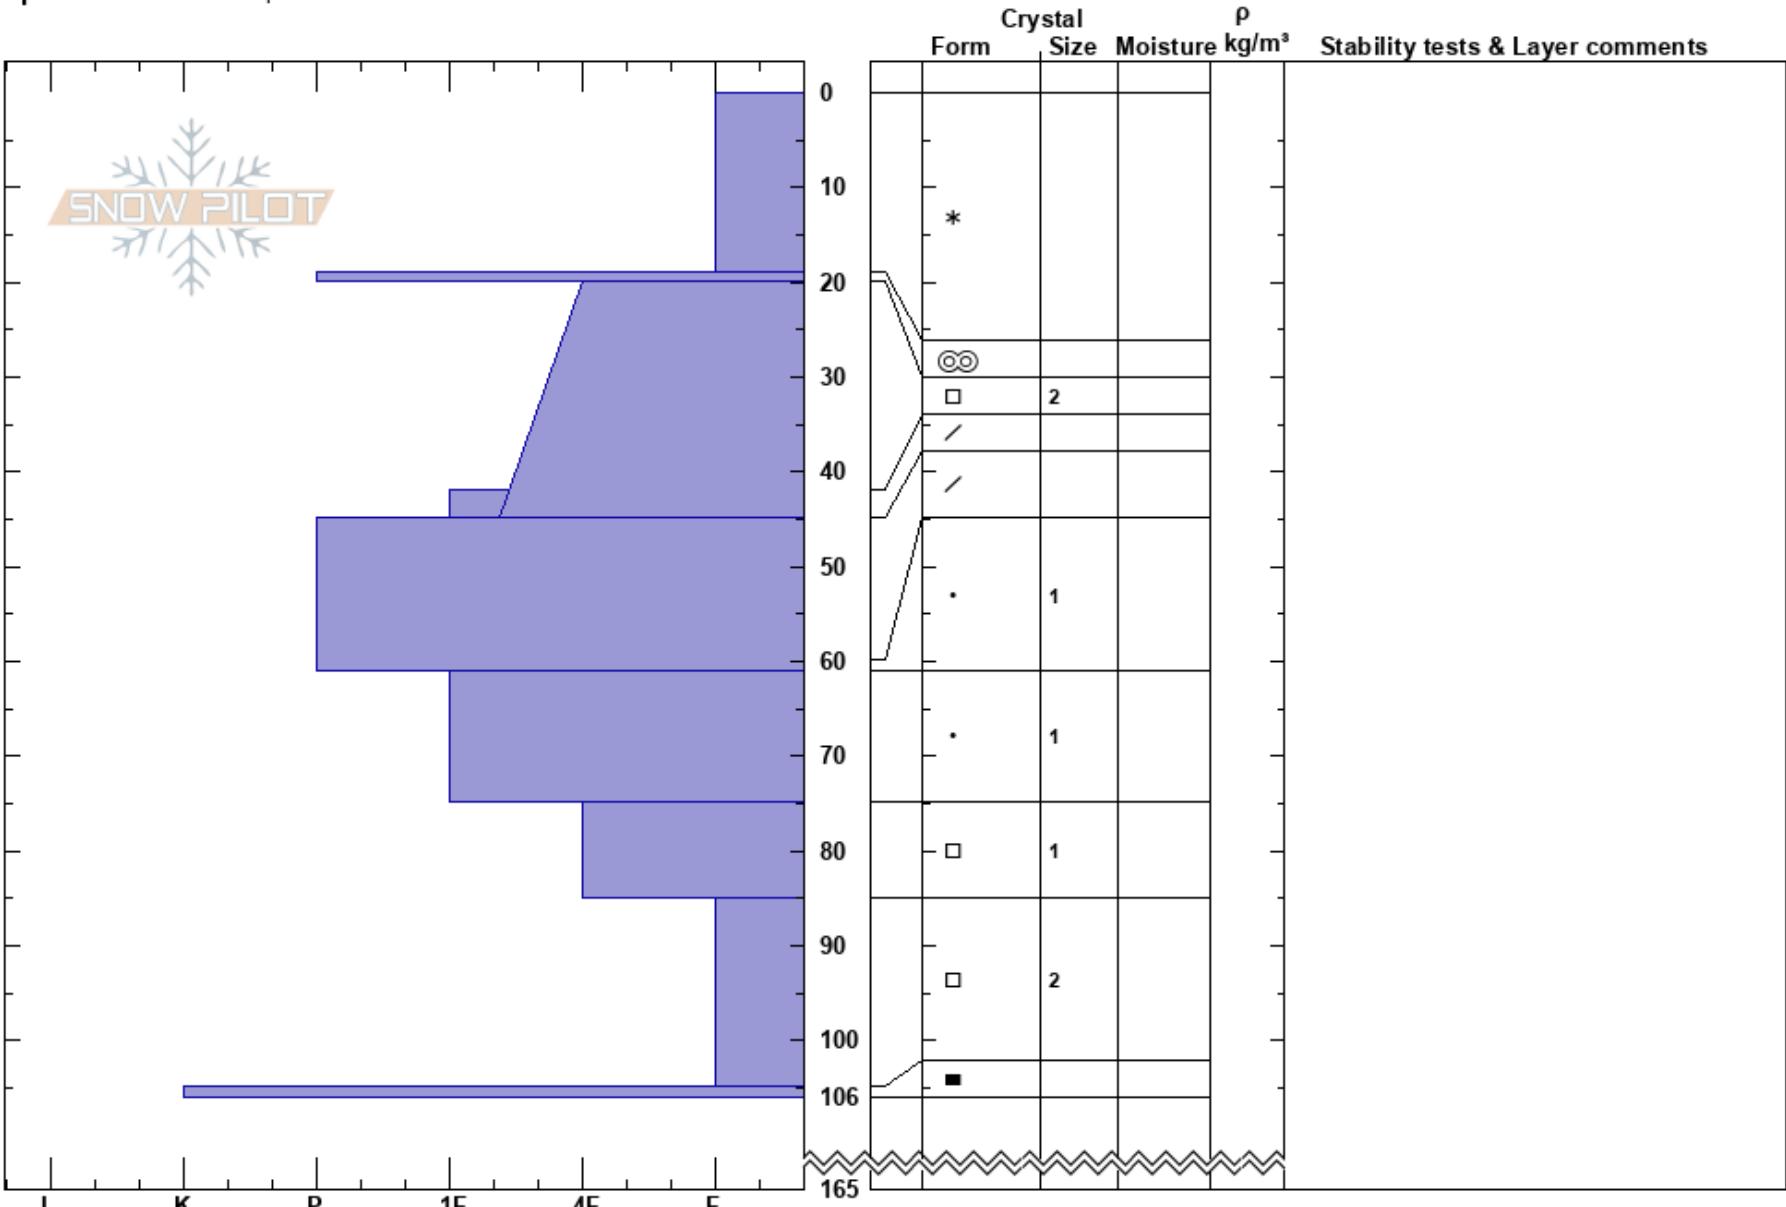

Templeton 02.19.2022.
 Alaska
 AK
 Elevation: 583 m
 Aspect: W
 Specifics: We skied slope

Trevor Clayton
 02/19/2022 - 3:00am
 Co-ord: 60.60622N, -149.51225W
 Slope Angle: 28°
 Wind Loading: previous

Stability: Good
 Air Temperature: 0°C
 Sky Cover: FEW
 Precipitation: NO
 Wind: SW Calm

HS:165
 PF:55
 PS:15
 Layer Notes:

Notes: Sky was clear at midday, overcast rolled in through the afternoon.