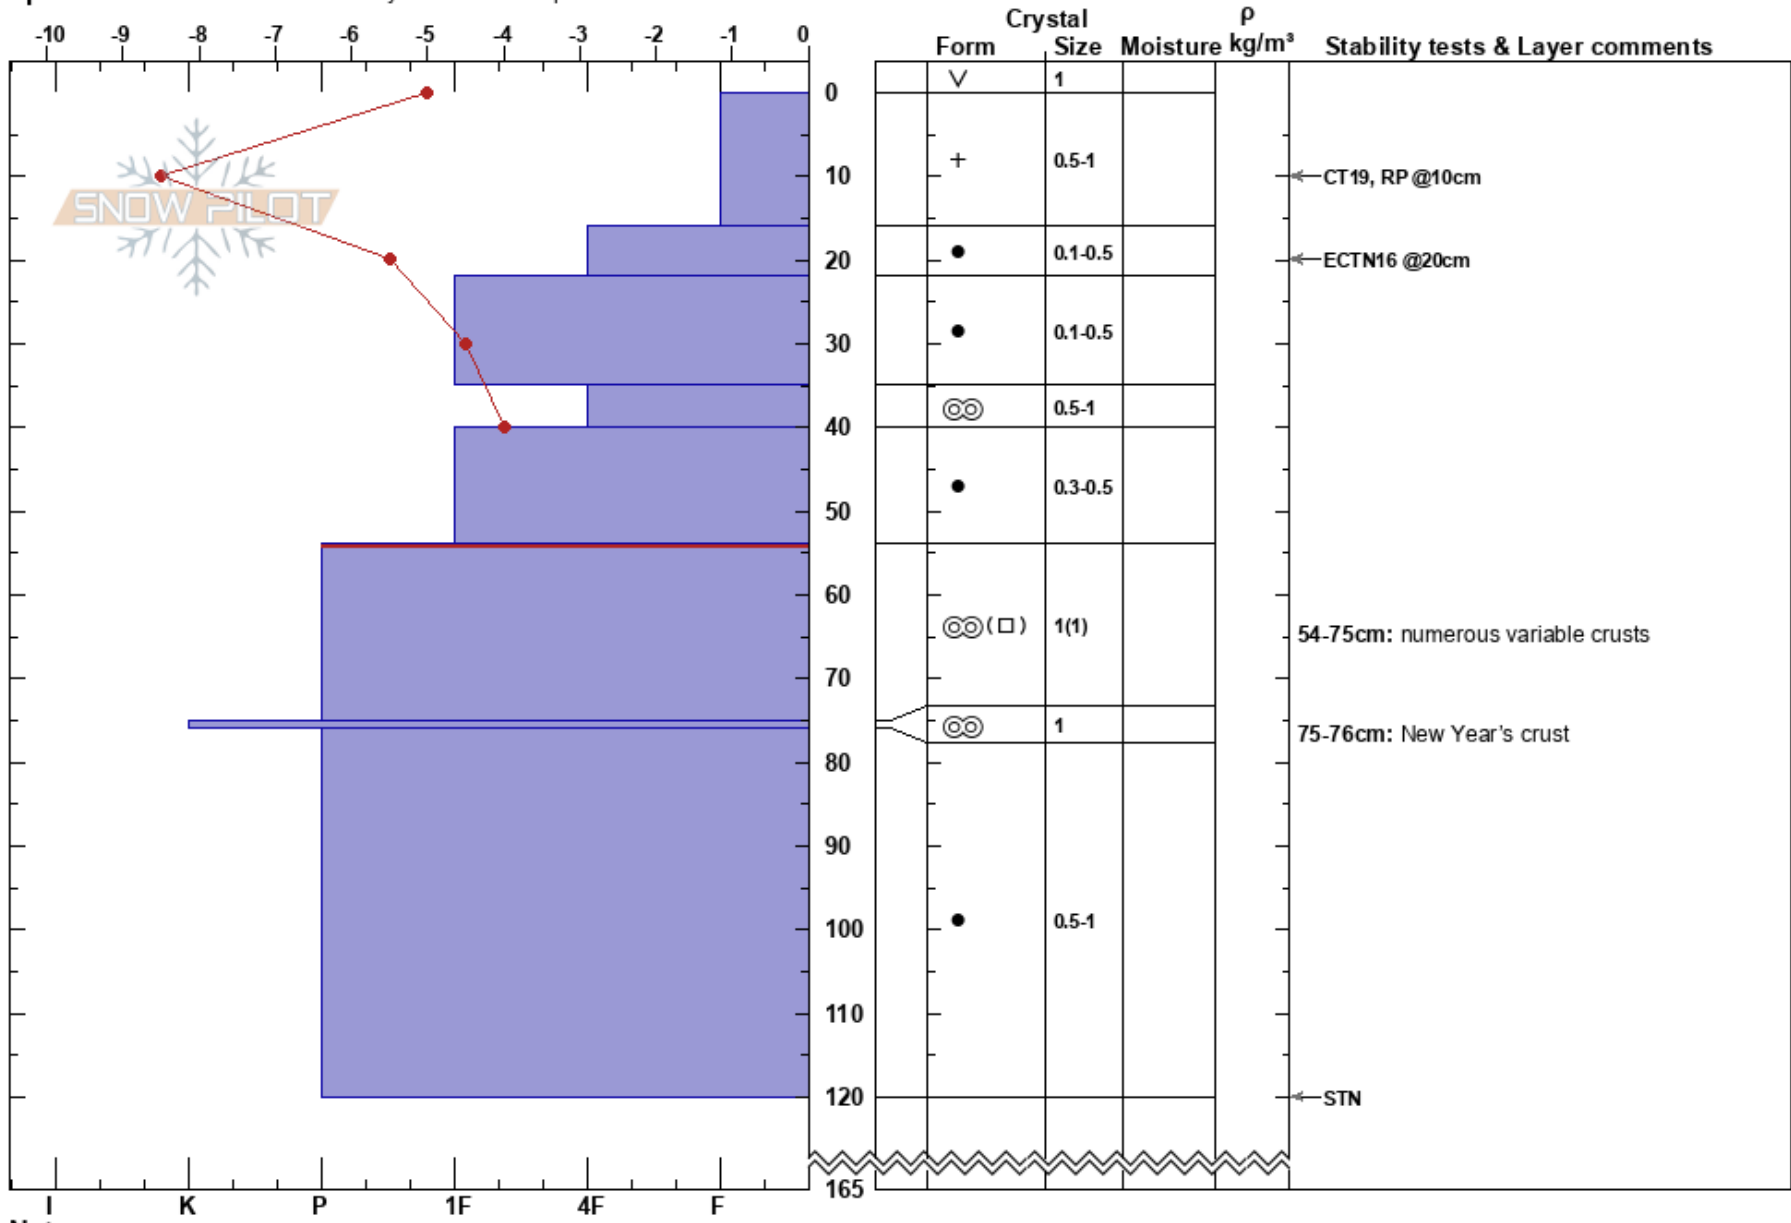

Bracher Pro 1 test
 Chugach Range
 AK
 Elevation: 919 ft
 Aspect: W
 Specifics: Recent avalanche activity on different slopes

Taylor Bracher
 02/19/2022 - 10:20am
 Co-ord: 60.77572N, -149.22129W
 Slope Angle: 8°
 Wind Loading: no

Stability:
 Air Temperature: -7.5°C
 Sky Cover: CLR
 Precipitation: NO
 Wind: Calm

HS:165
 PF:33
 PS: 11
 Layer Notes:
 54-75cm: numerous variable crusts
 54-75cm: Problematic layer
 75-76cm: New Year's crust