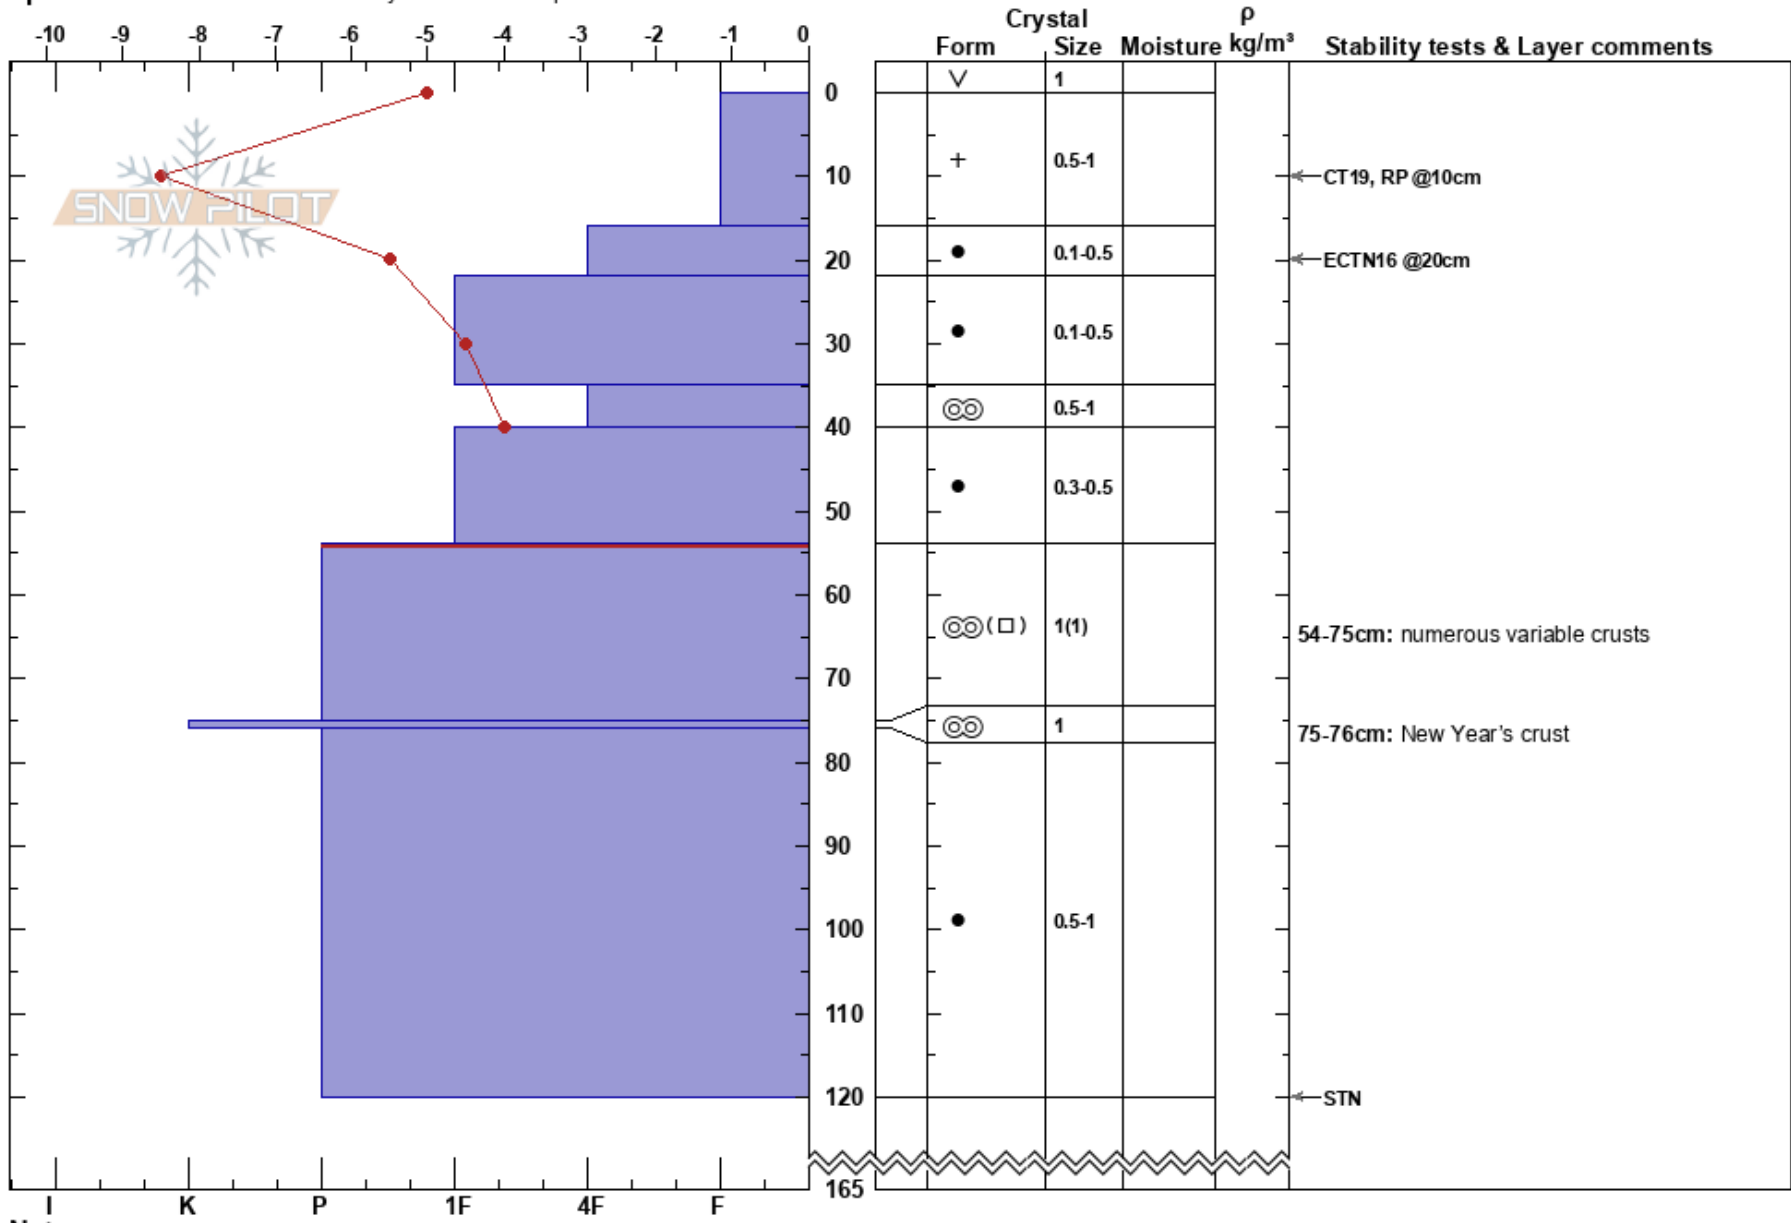

Bracher Pro 1 test  
 Chugach Range  
 AK  
 Elevation: 919 ft  
 Aspect: W  
 Specifics: Recent avalanche activity on different slopes

Taylor Bracher  
 02/19/2022 - 10:20am  
 Co-ord: 60.77572N, -149.22129W  
 Slope Angle: 8°  
 Wind Loading: no

Stability:  
 Air Temperature: -7.5°C  
 Sky Cover: CLR  
 Precipitation: NO  
 Wind: Calm

HS:165  
 PF:33  
 PS: 11  
 Layer Notes:  
 54-75cm: numerous variable crusts  
 54-75cm: Problematic layer  
 75-76cm: New Year's crust