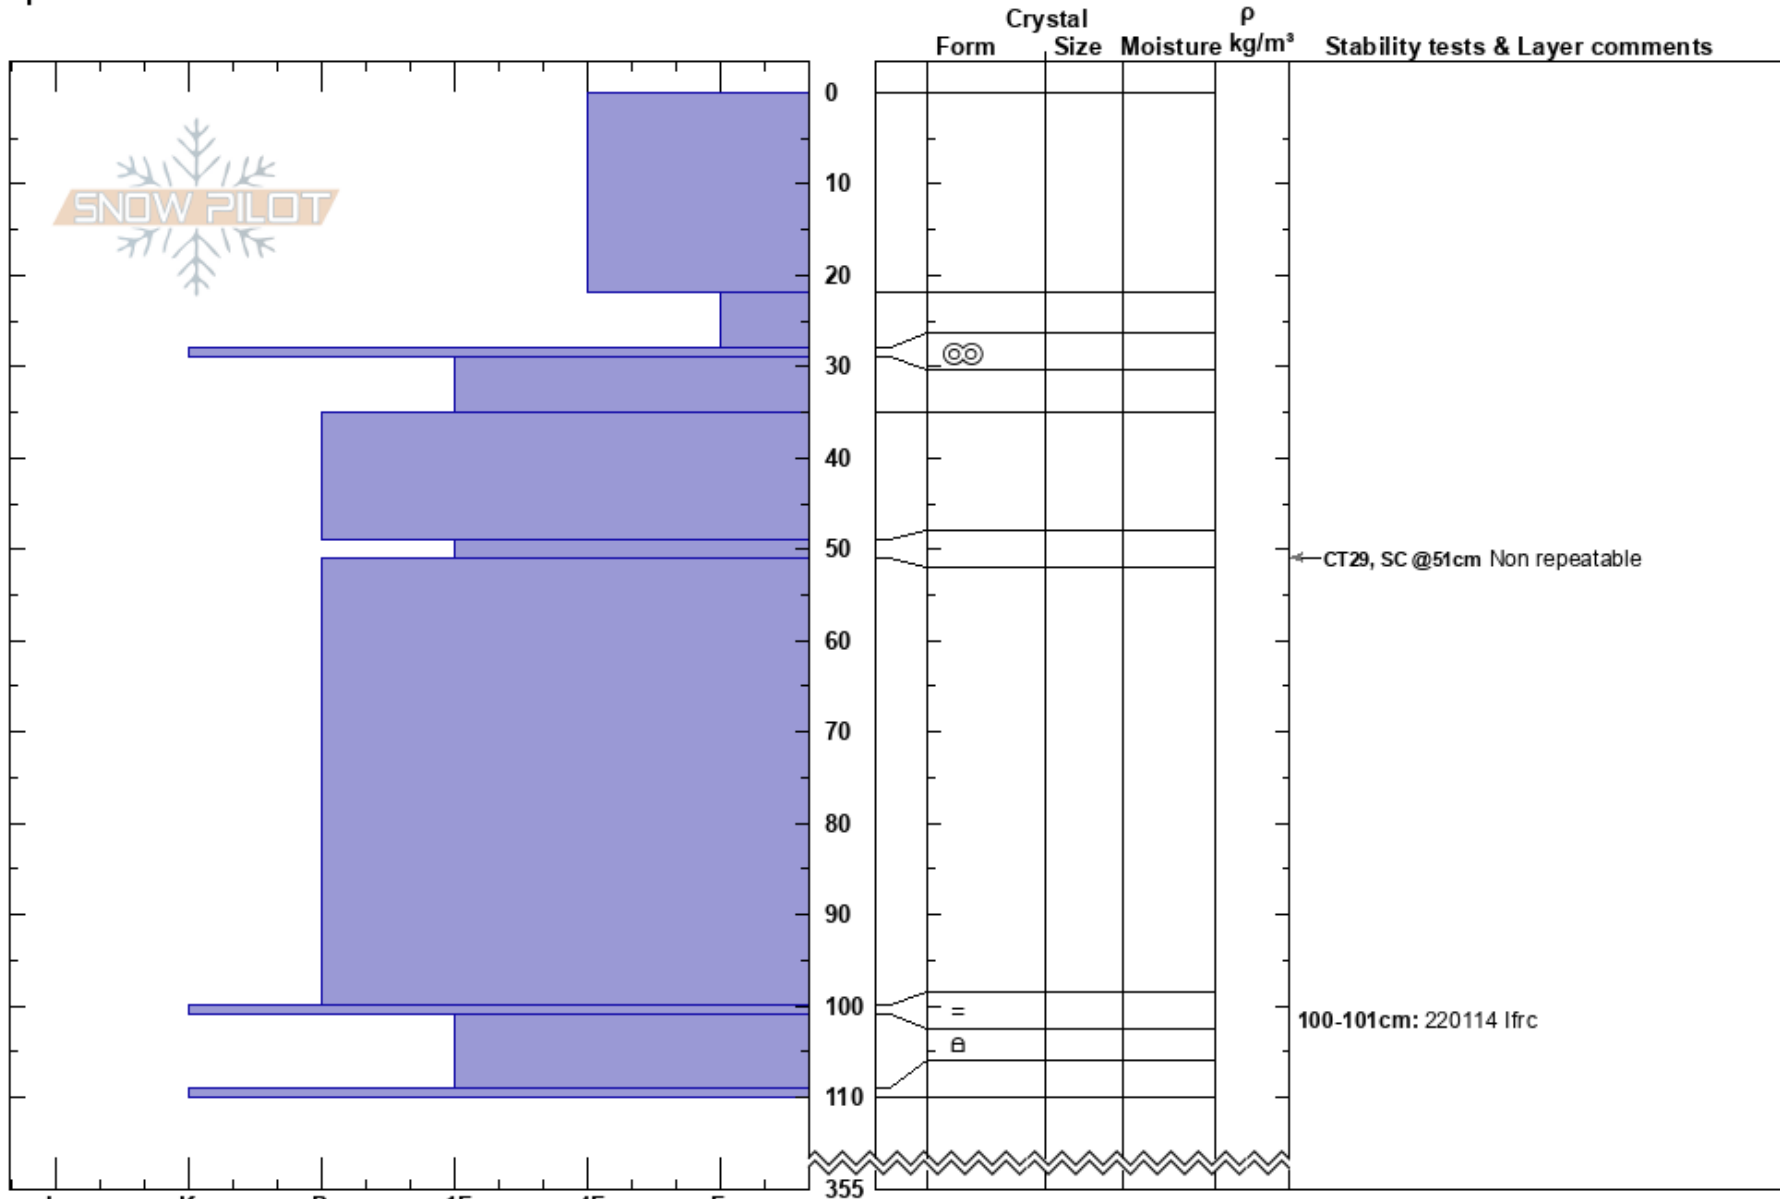

TP Lower Pipe Dream
 Monashee
 BC
 Elevation: 1915 m
 Aspect:
 Specifics:

Mark Mitchell
 18/02/2022 - 13:00
 Co-ord: 11U LS 87803 57721
 Slope Angle:
 Wind Loading:

Stability:
 Air Temperature: -2.4°C
 Sky Cover: OVC
 Precipitation: S-1
 Wind: NE Light Breeze

HS:355
 Layer Notes:
 100-101cm: 220114 lfrc
 100-101cm: Problematic layer

Notes: Suspect 220129 SH down 51cm due to density change
 220114 lfrc complex down 100-110