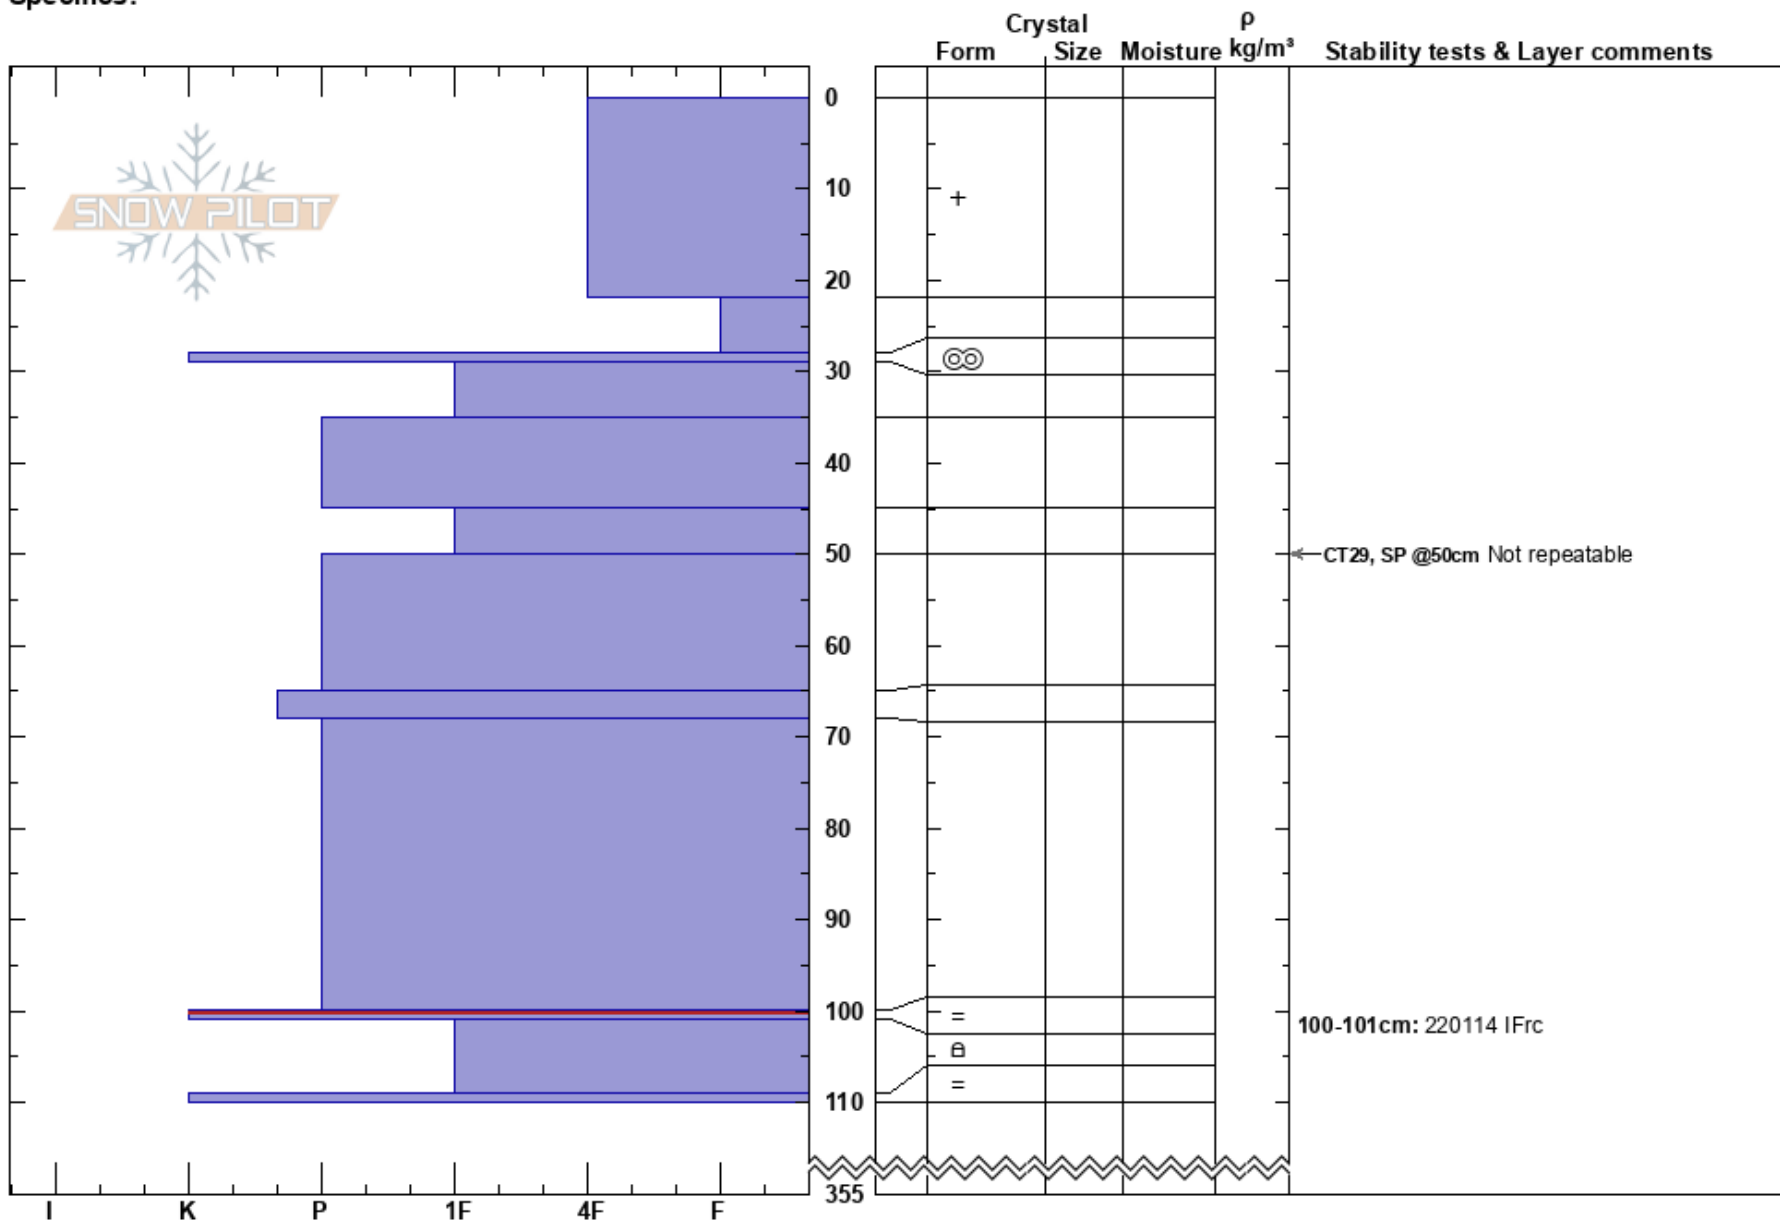

TP Lower Pipe Dream
 Monashee
 BC
 Elevation: 1930 m
 Aspect: NE
 Specifics:

Mark Mitchell
 18/02/2022 - 13:00
 Co-ord: 11U LS 77934 57661
 Slope Angle: 26°
 Wind Loading:

Stability:
 Air Temperature: -2.4°C
 Sky Cover: OVC
 Precipitation: S-1
 Wind: SW Light Breeze

HS:355
 Layer Notes:
 100-101cm: 220114 IFrc
 100-101cm: Problematic layer

Notes: Spacious TL Feature