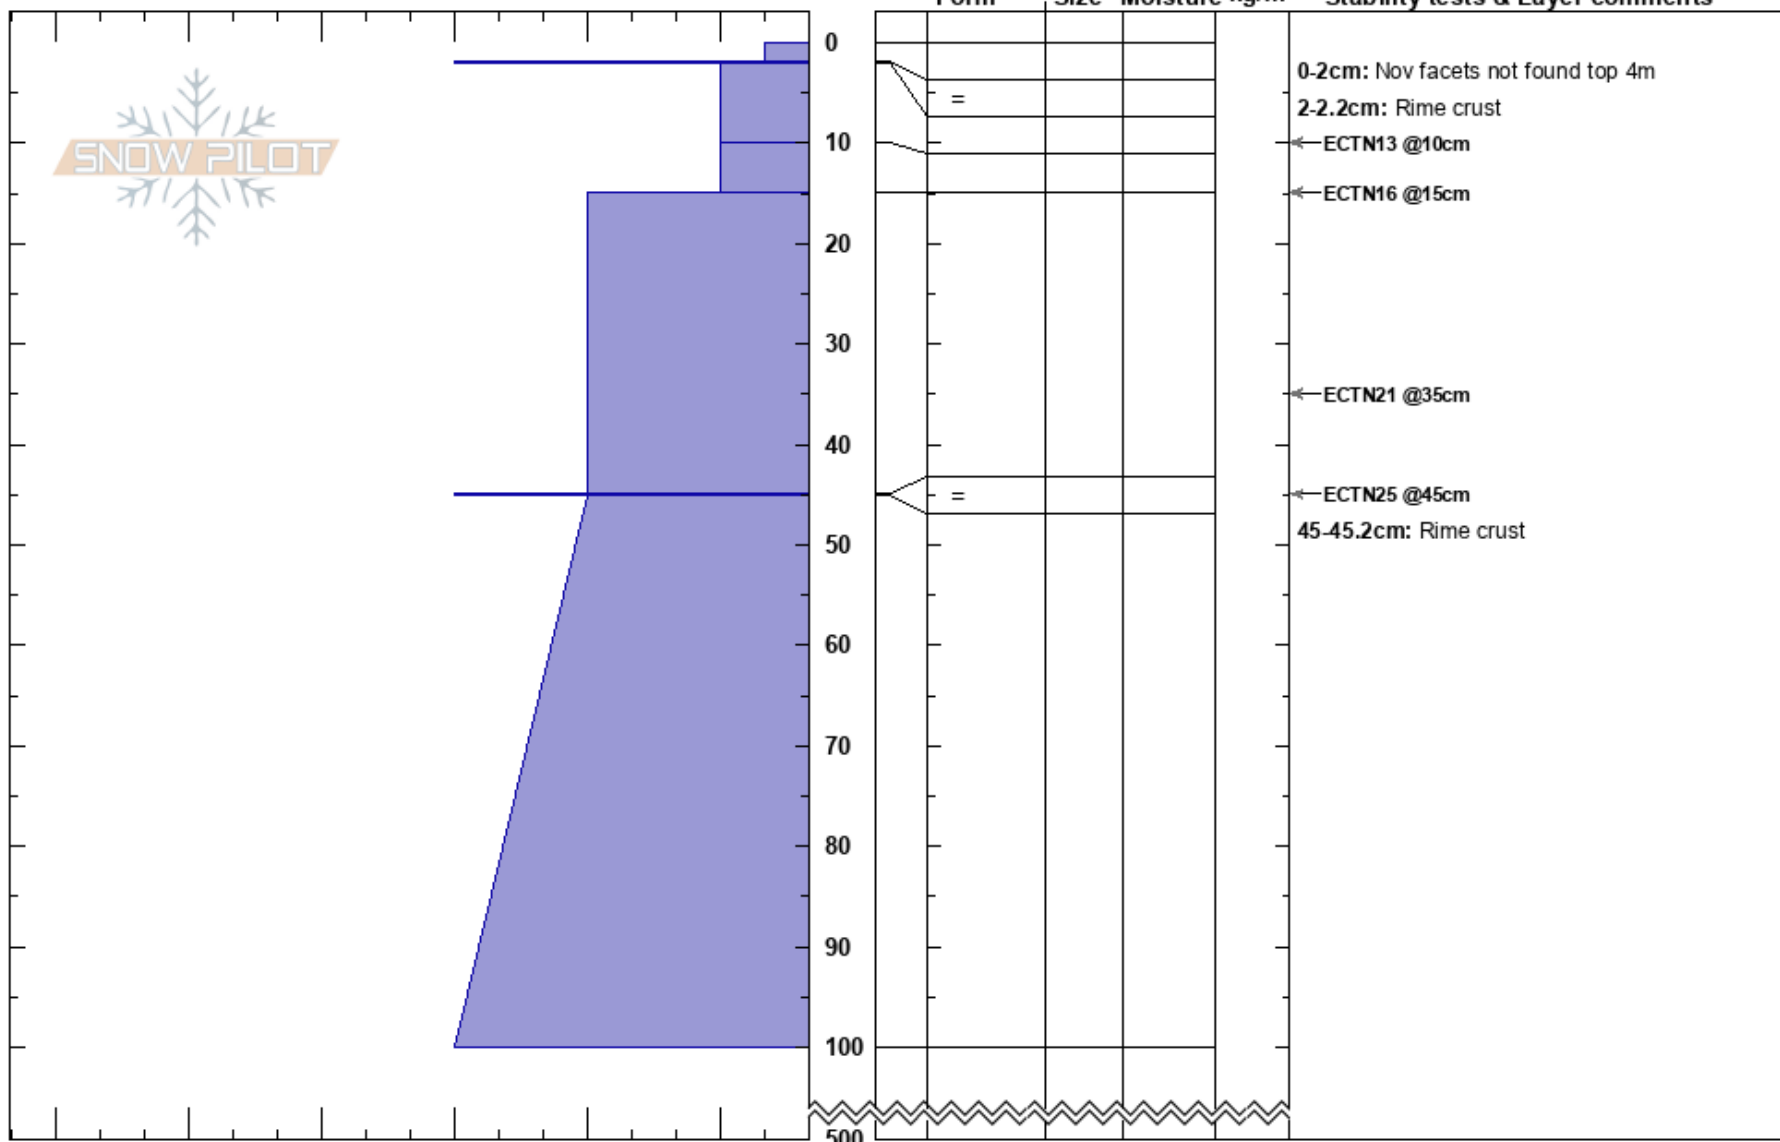

Wortman's
 Chugach Range
 AK
 Elevation: 1238 m
 Aspect: W
 Specifics:

Lee Lyon
 02/19/2022 - 3:00pm
 Co-ord:
 Slope Angle: 18°
 Wind Loading:

Stability:
 Air Temperature:
 Sky Cover:
 Precipitation:
 Wind:

HS:500
 Layer Notes:
 0-2cm: Nov facets not found top 4m
 2-2.2cm: Rime crust
 45-45.2cm: Rime crust

Notes:
 I K P 1F 4F F