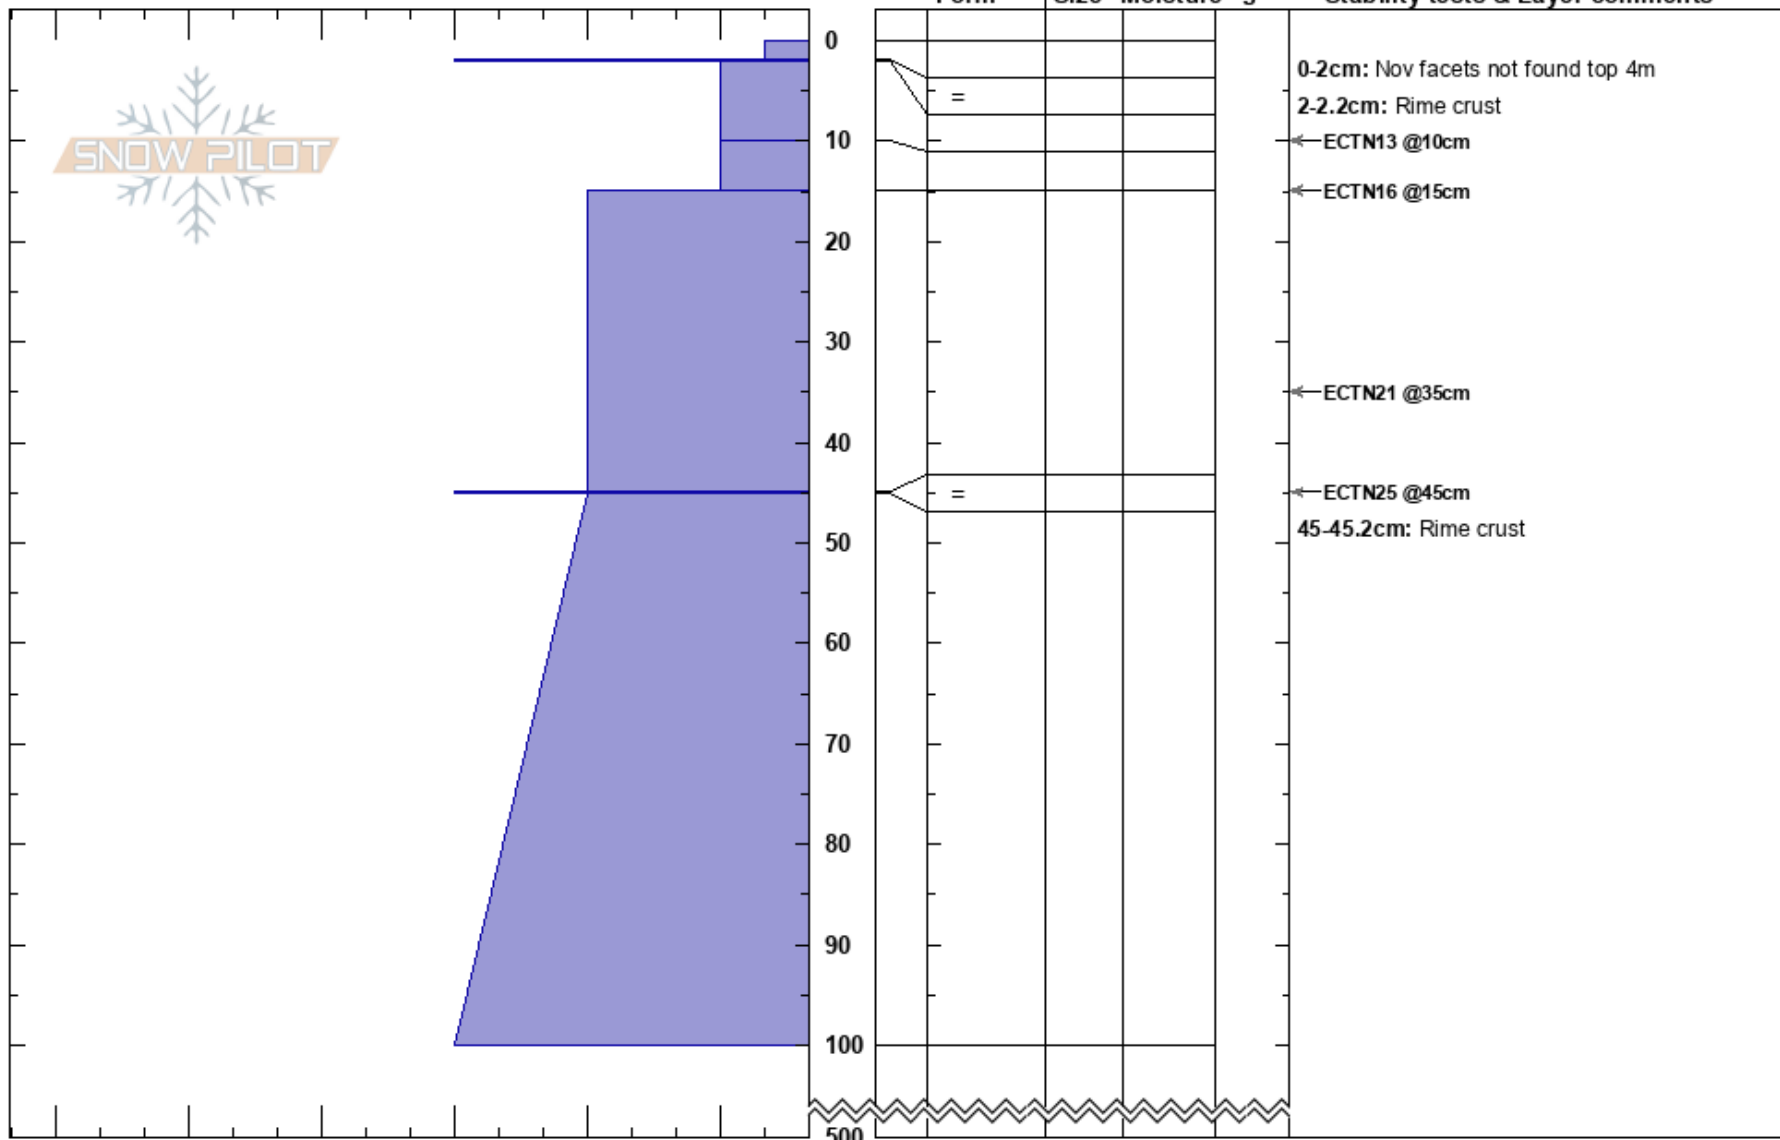

Wortman's
 Chugach Range
 AK
 Elevation: 1238 m
 Aspect: W
 Specifics:

Lee Lyon
 02/19/2022 - 3:00pm
 Co-ord:
 Slope Angle: 18°
 Wind Loading:

Stability:
 Air Temperature:
 Sky Cover:
 Precipitation:
 Wind:

HS:500
 Layer Notes:
 0-2cm: Nov facets not found top 4m
 2-2.2cm: Rime crust
 45-45.2cm: Rime crust

Notes:
 I K P 1F 4F F