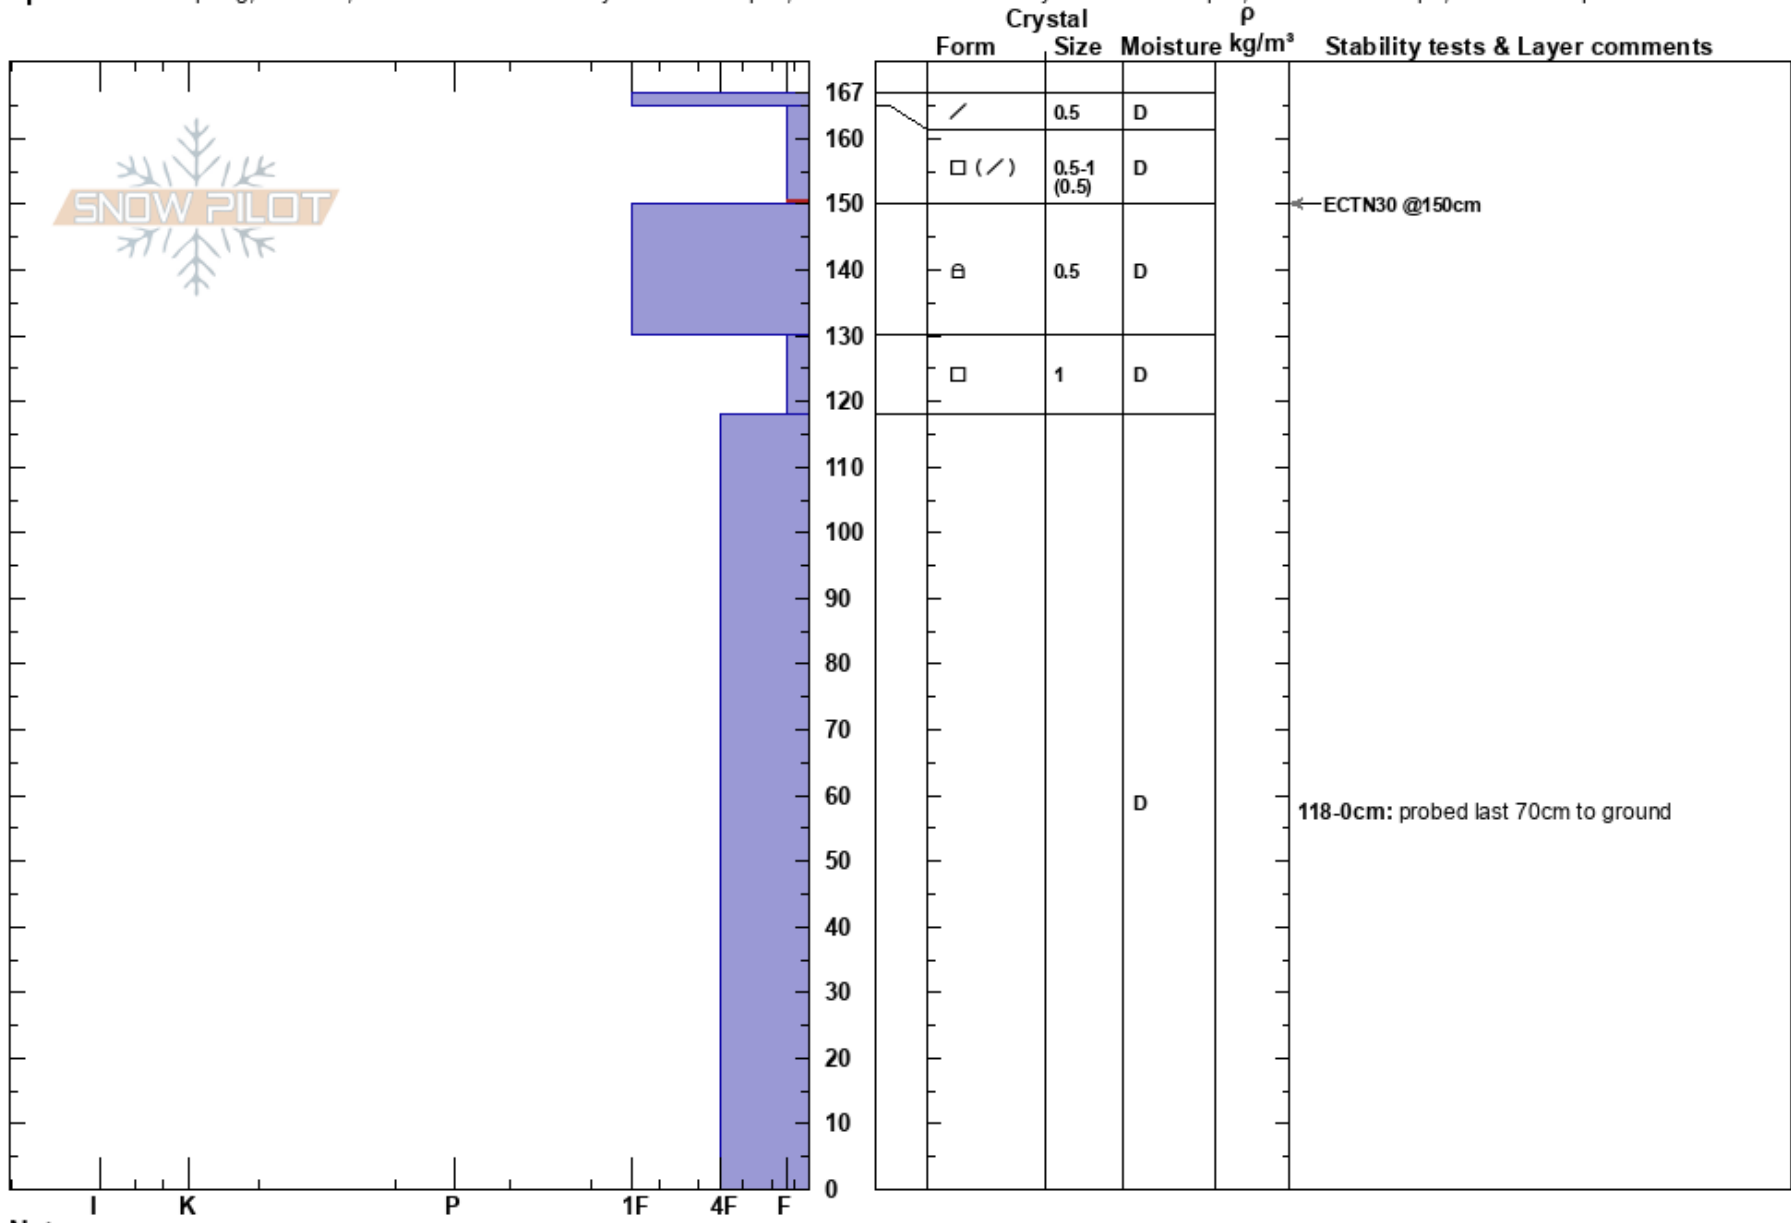

Upper Throwbacks
 Front Range
 CO
 Elevation: 11892 ft
 Aspect: E

Thomas White
 02/19/2022 - 10:30am
 Co-ord: 13S 424225W 4404503N
 Slope Angle: 20°
 Wind Loading: yes

Stability: Fair
 Air Temperature: -2°C
 Sky Cover: CLR
 Precipitation: NO
 Wind: W Light Breeze

HS: 167
 PS: 8
 165-150cm: Problematic layer
 118-0cm: probed last 70cm to ground

Specifics: Collapsing, localized; Recent avalanche activity on similar slopes; Recent avalanche activity on different slopes; Ski tracks on slope; We skied slope

Notes: Dug below problems layers and probed the last 50 cm/estimated hardness.