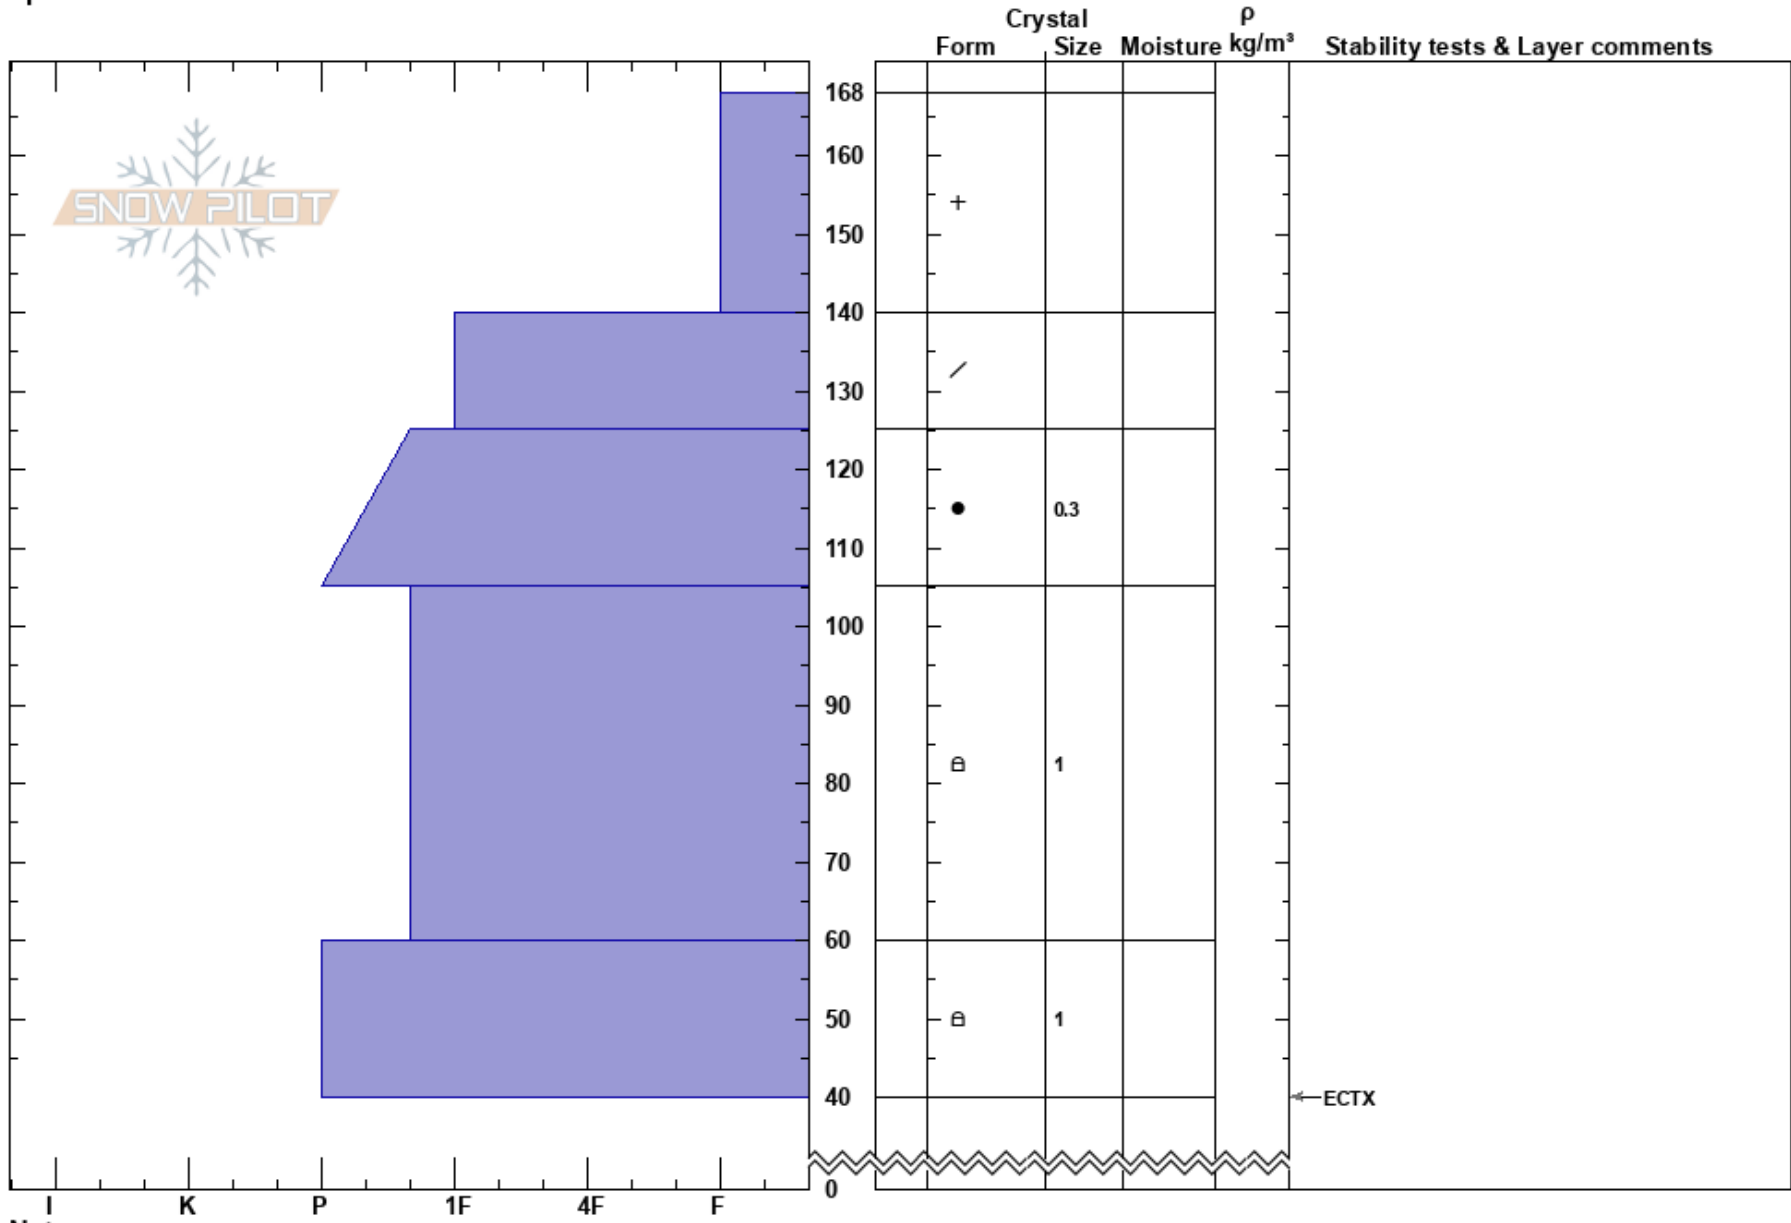

Divide Cirque
 Gallatin Range-N
 MT
Elevation: 8986 ft
Aspect: 85°
Specifics:

Alex Marienthal
 02/18/2022 - 11:17am
Co-ord: 45.40100N, -110.96420W
Slope Angle: 20°
Wind Loading: no

Stability: Good **HS:** 168 **Layer Notes:**
Air Temperature: -4.5°C **168-140cm:** Problematic layer
Sky Cover: OVC
Precipitation: S1
Wind: W Light Breeze

Notes: 11" new snow = 0.95" swe (28cm snow = 24mm h2o) measured with SnowMetrics SWE tube.