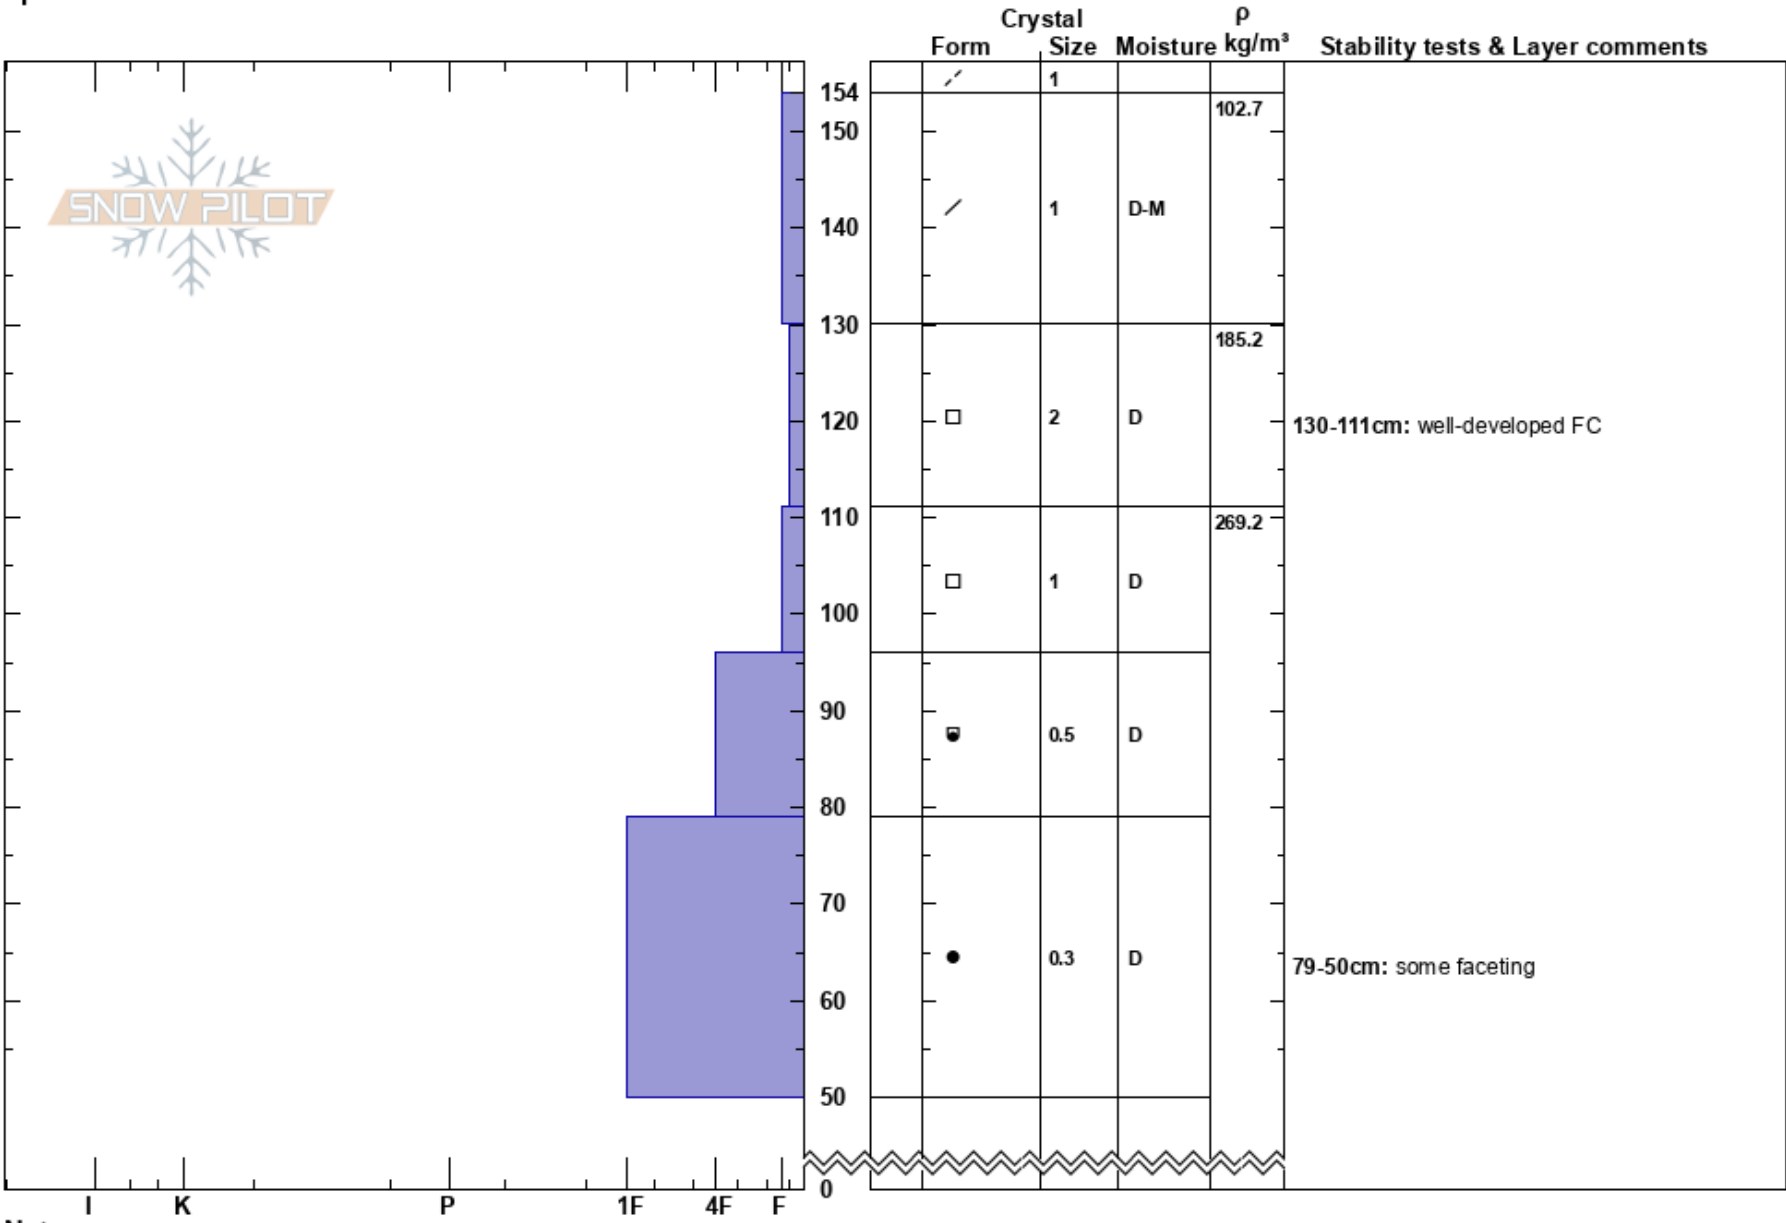

Capitol Creek
 Elk Mountains
 CO
Elevation: 10778 ft
Aspect: 50°
Specifics:

Dylan Craaybeek
 02/18/2022 - 12:50pm
Co-ord: 13S 318288E 4342713N
Slope Angle: 32°
Wind Loading:

Stability:
Air Temperature:
Sky Cover: SCT
Precipitation: NO
Wind: NW Light Breeze

HS: 154
PF: 50
PS: 35
 130-111cm: well-developed FC
 130-111cm: Problematic layer
 79-50cm: some faceting

Notes:
 I K P 1F 4F F