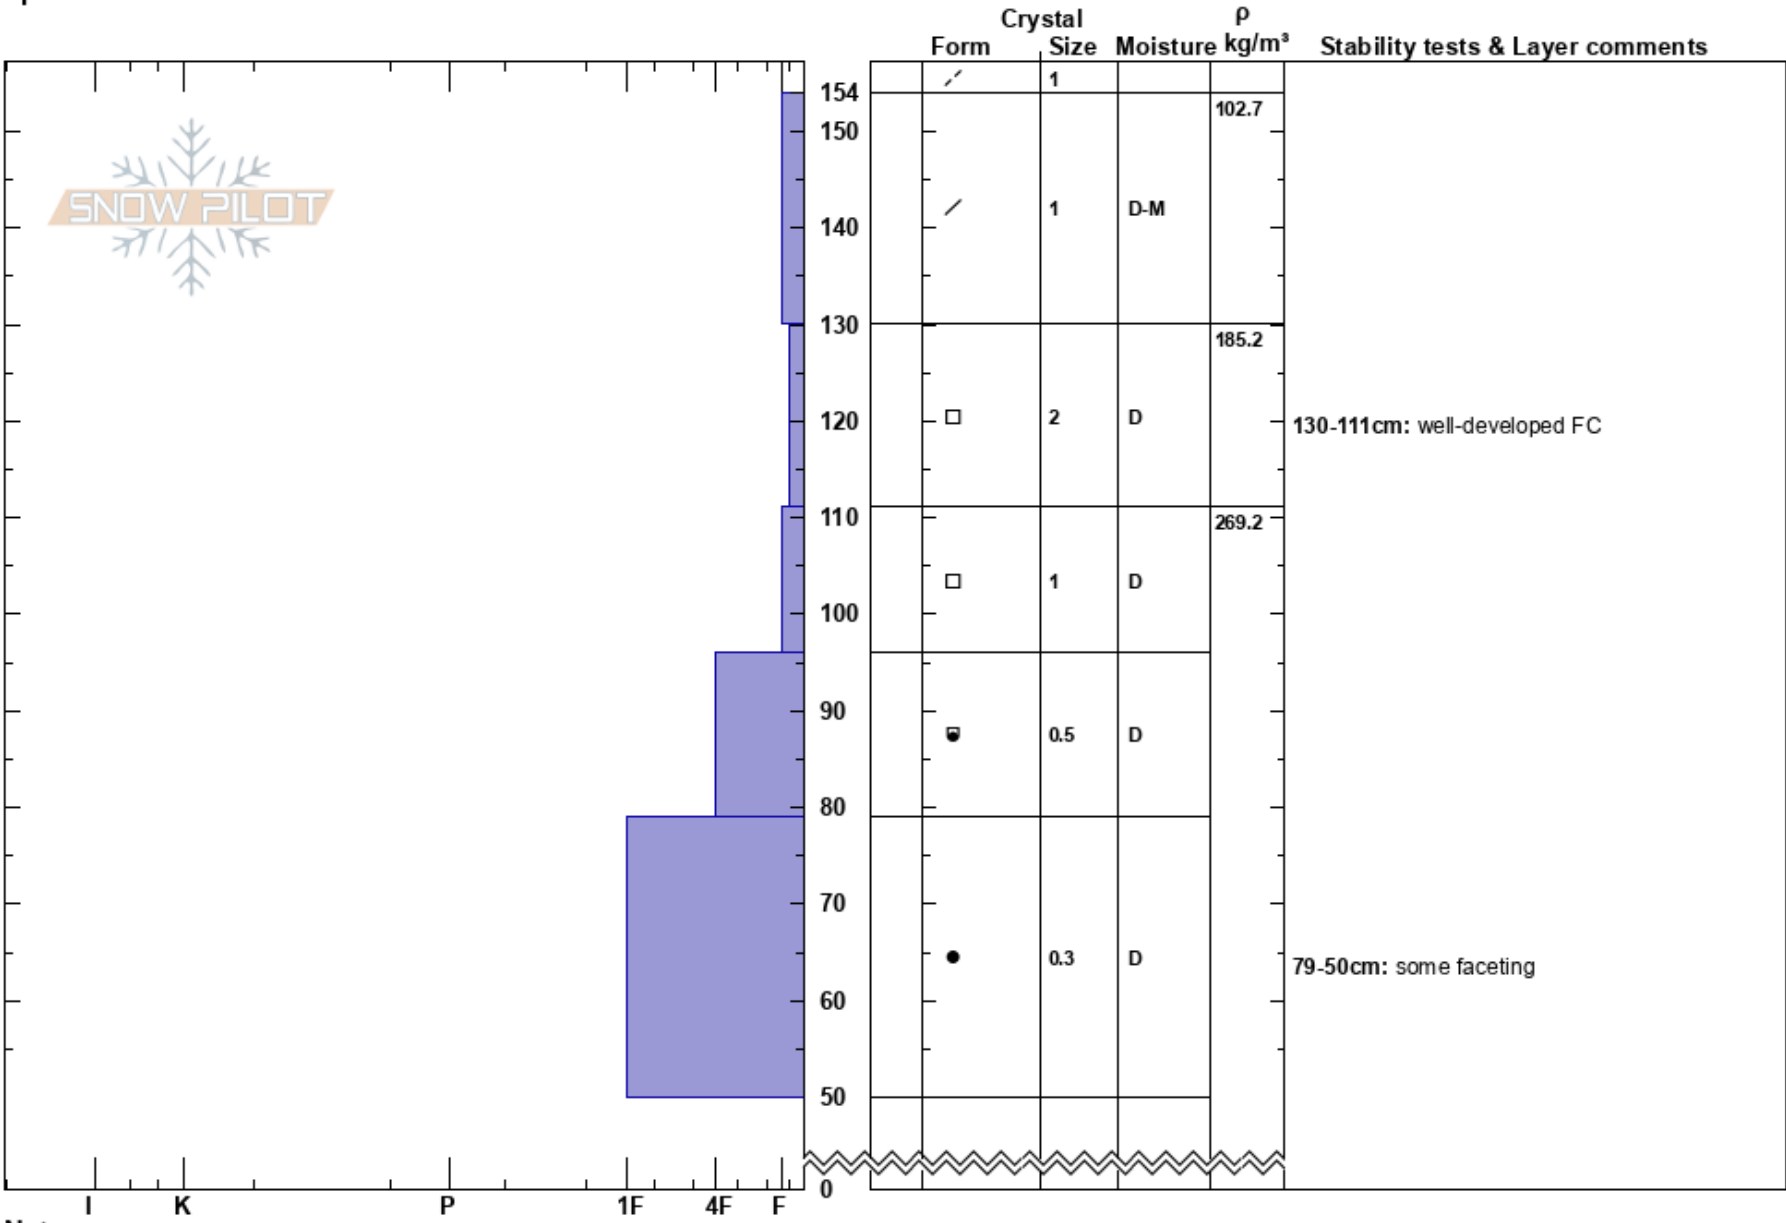

Capitol Creek
 Elk Mountains
 CO
Elevation: 10778 ft
Aspect: 50°
Specifics:

Dylan Craaybeek
 02/18/2022 - 12:50pm
Co-ord: 13S 318288E 4342713N
Slope Angle: 32°
Wind Loading:

Stability:
Air Temperature:
Sky Cover: SCT
Precipitation: NO
Wind: NW Light Breeze

HS: 154
PF: 50
PS: 35
Layer Notes:
 130-111cm: well-developed FC
 130-111cm: Problematic layer
 79-50cm: some faceting

Notes: I K P 1F 4F F