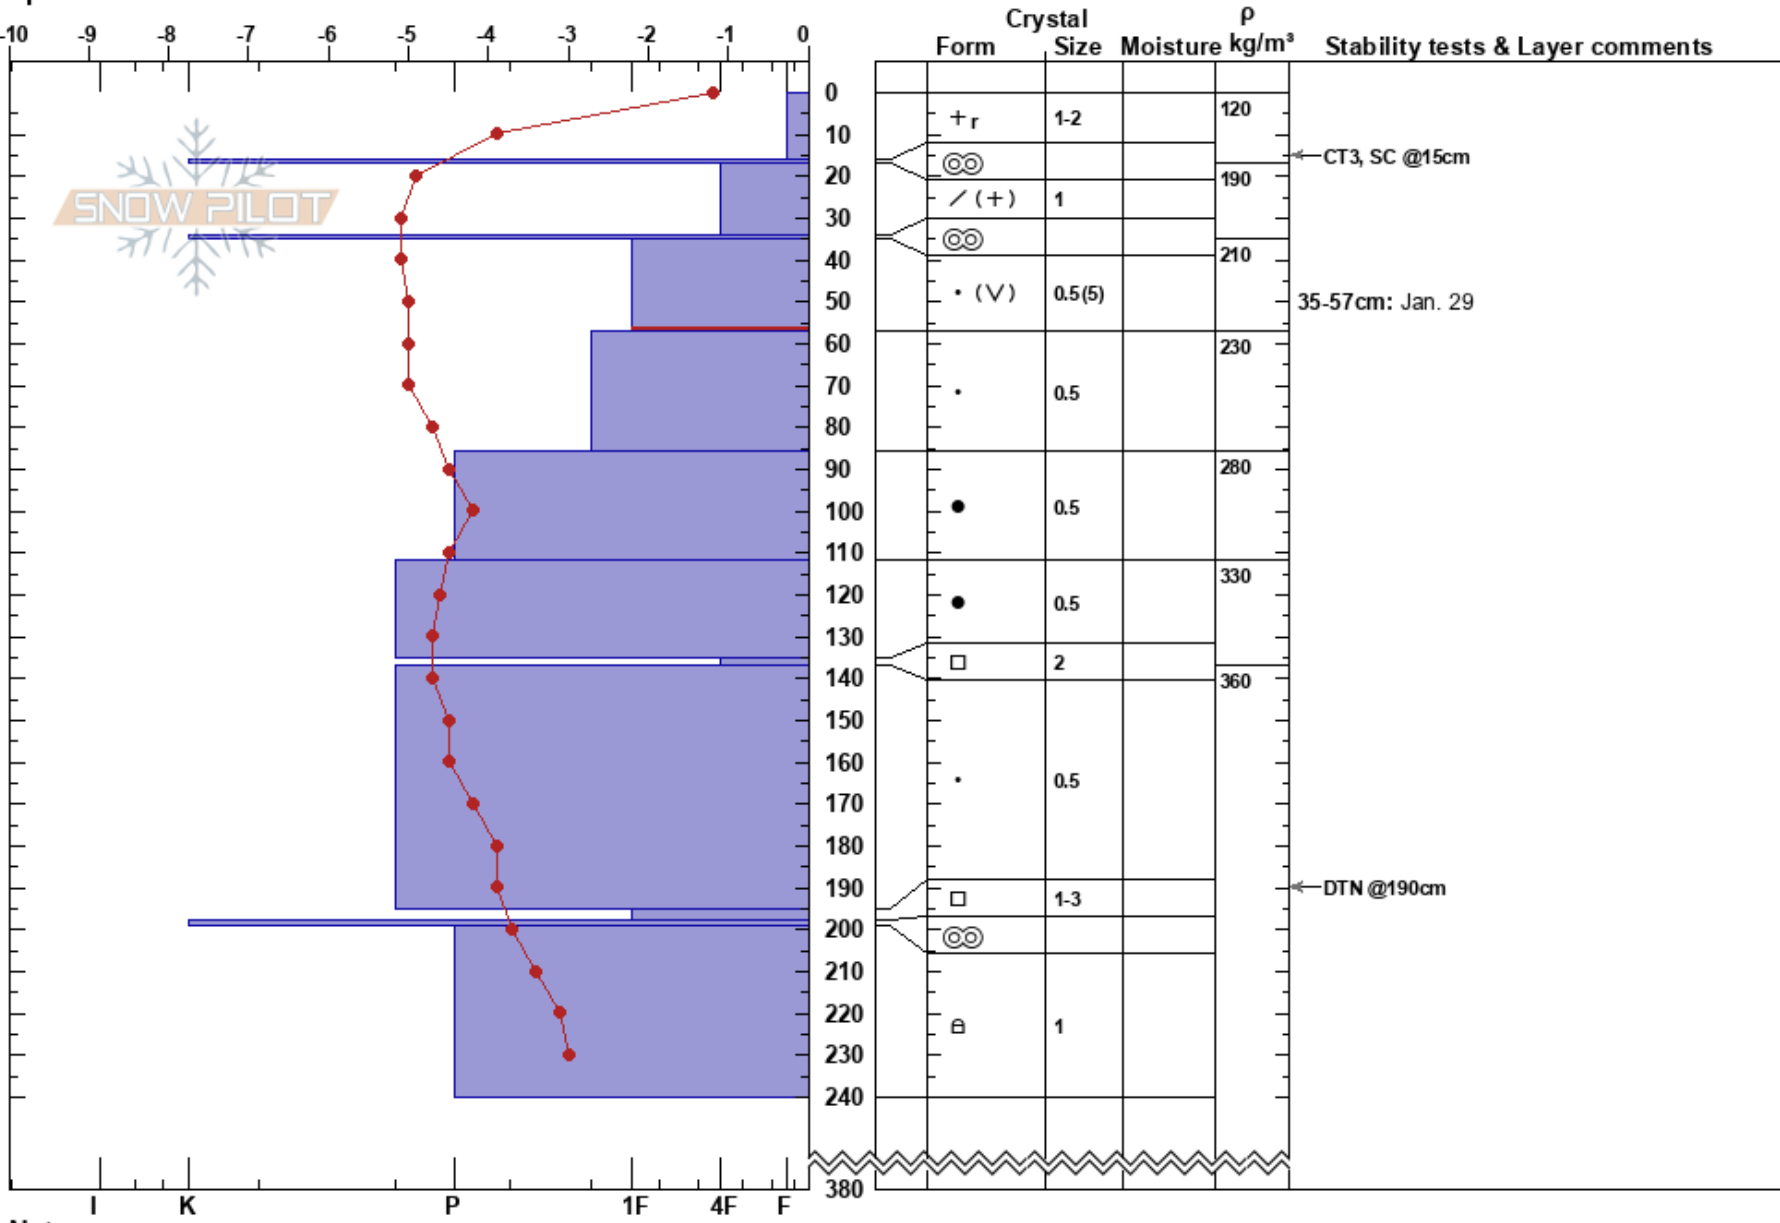

Crysaline Full Profile
 purcell
 BC
 Elevation: 1776 m
 Aspect:
 Specifics:

Philip Widmer
 18/02/2022 - 14:00
 Co-ord: 11U 499014E 5632393N
 Slope Angle: 10°
 Wind Loading: yes

Stability:
 Air Temperature: 0°C
 Sky Cover: OVC
 Precipitation: S1
 Wind: SW Moderate

HS:380
 Layer Notes:
 35-57cm: Jan. 29
 35-57cm: Problematic layer

Notes: