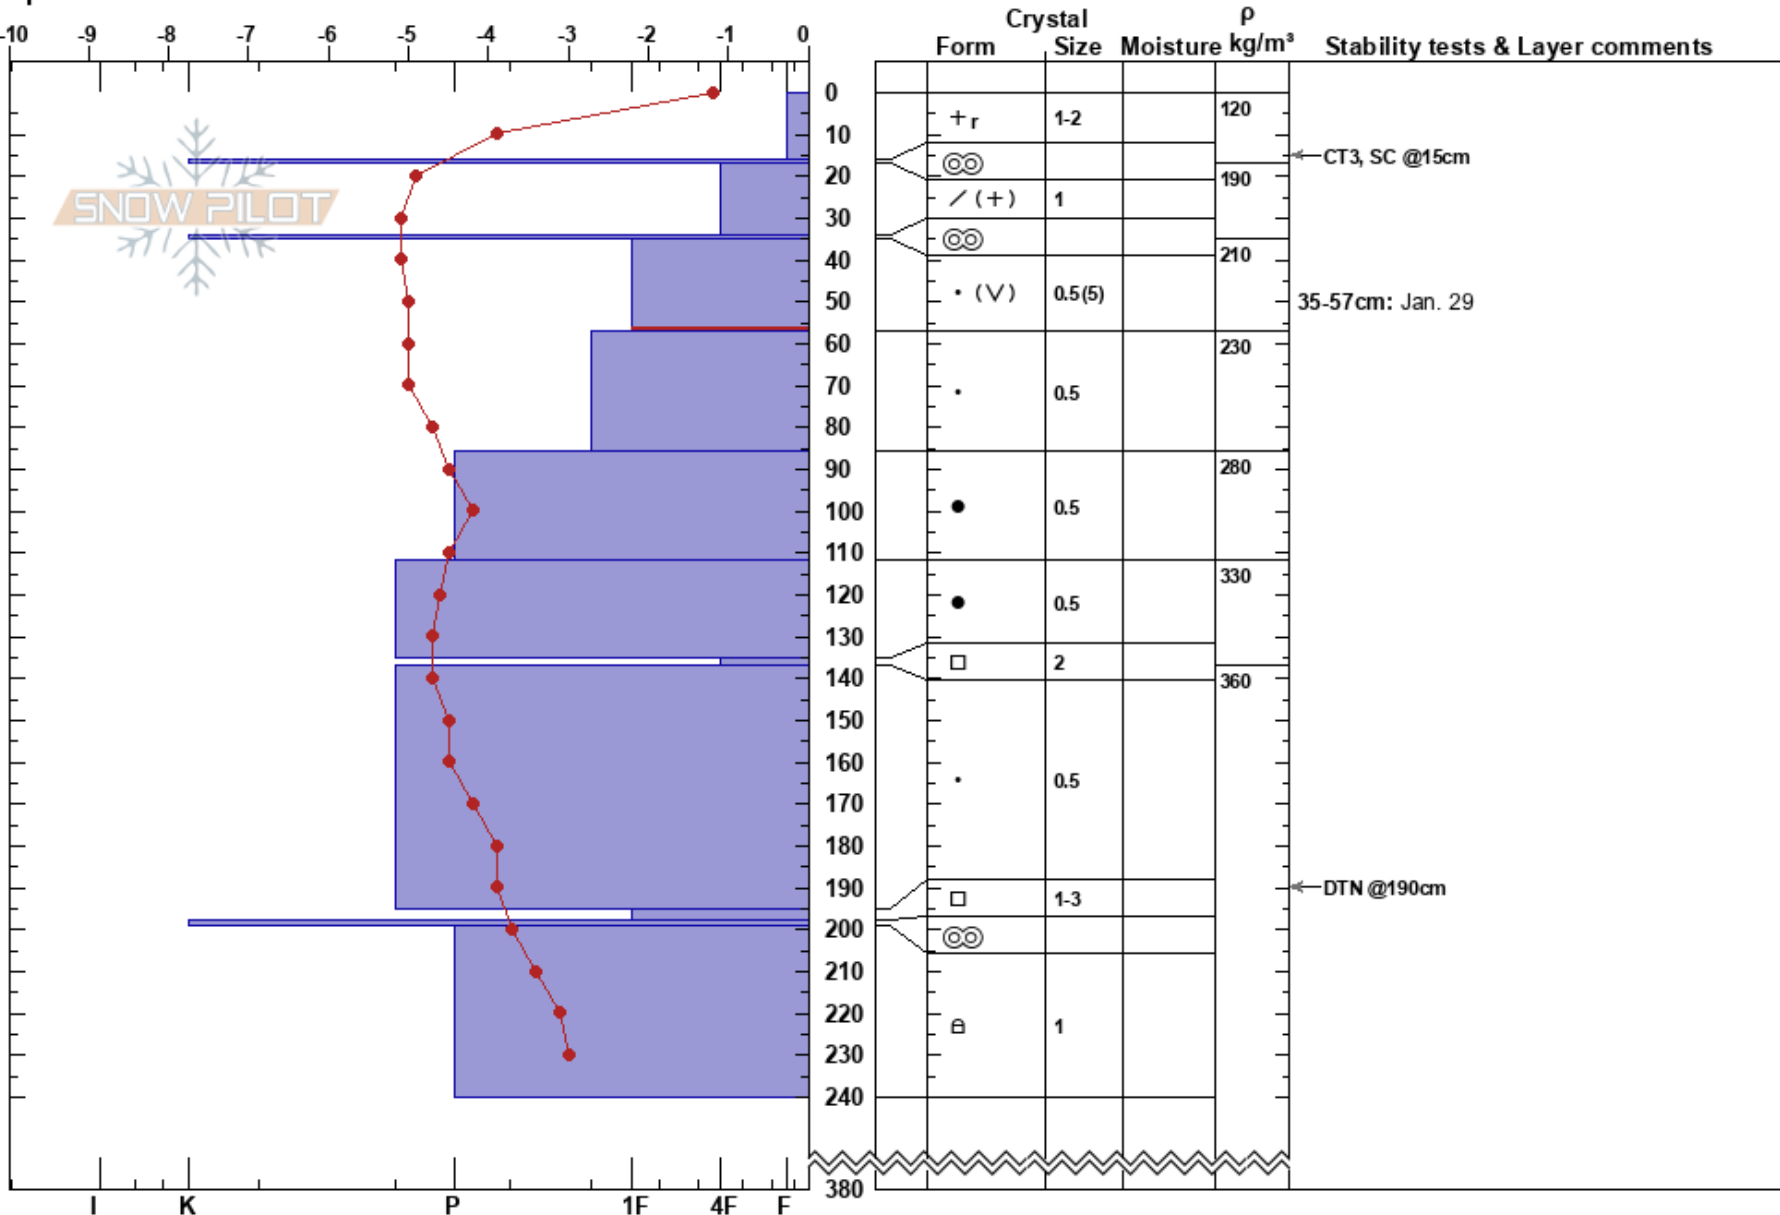

Crysaline Full Profile
 purcell
 BC
 Elevation: 1776 m
 Aspect:
 Specifics:

Philip Widmer
 18/02/2022 - 14:00
 Co-ord: 11U 499014E 5632393N
 Slope Angle: 10°
 Wind Loading: yes

Stability:
 Air Temperature: 0°C
 Sky Cover: OVC
 Precipitation: S1
 Wind: SW Moderate

HS:380
 Layer Notes:
 35-57cm: Jan. 29
 35-57cm: Problematic layer

Notes: