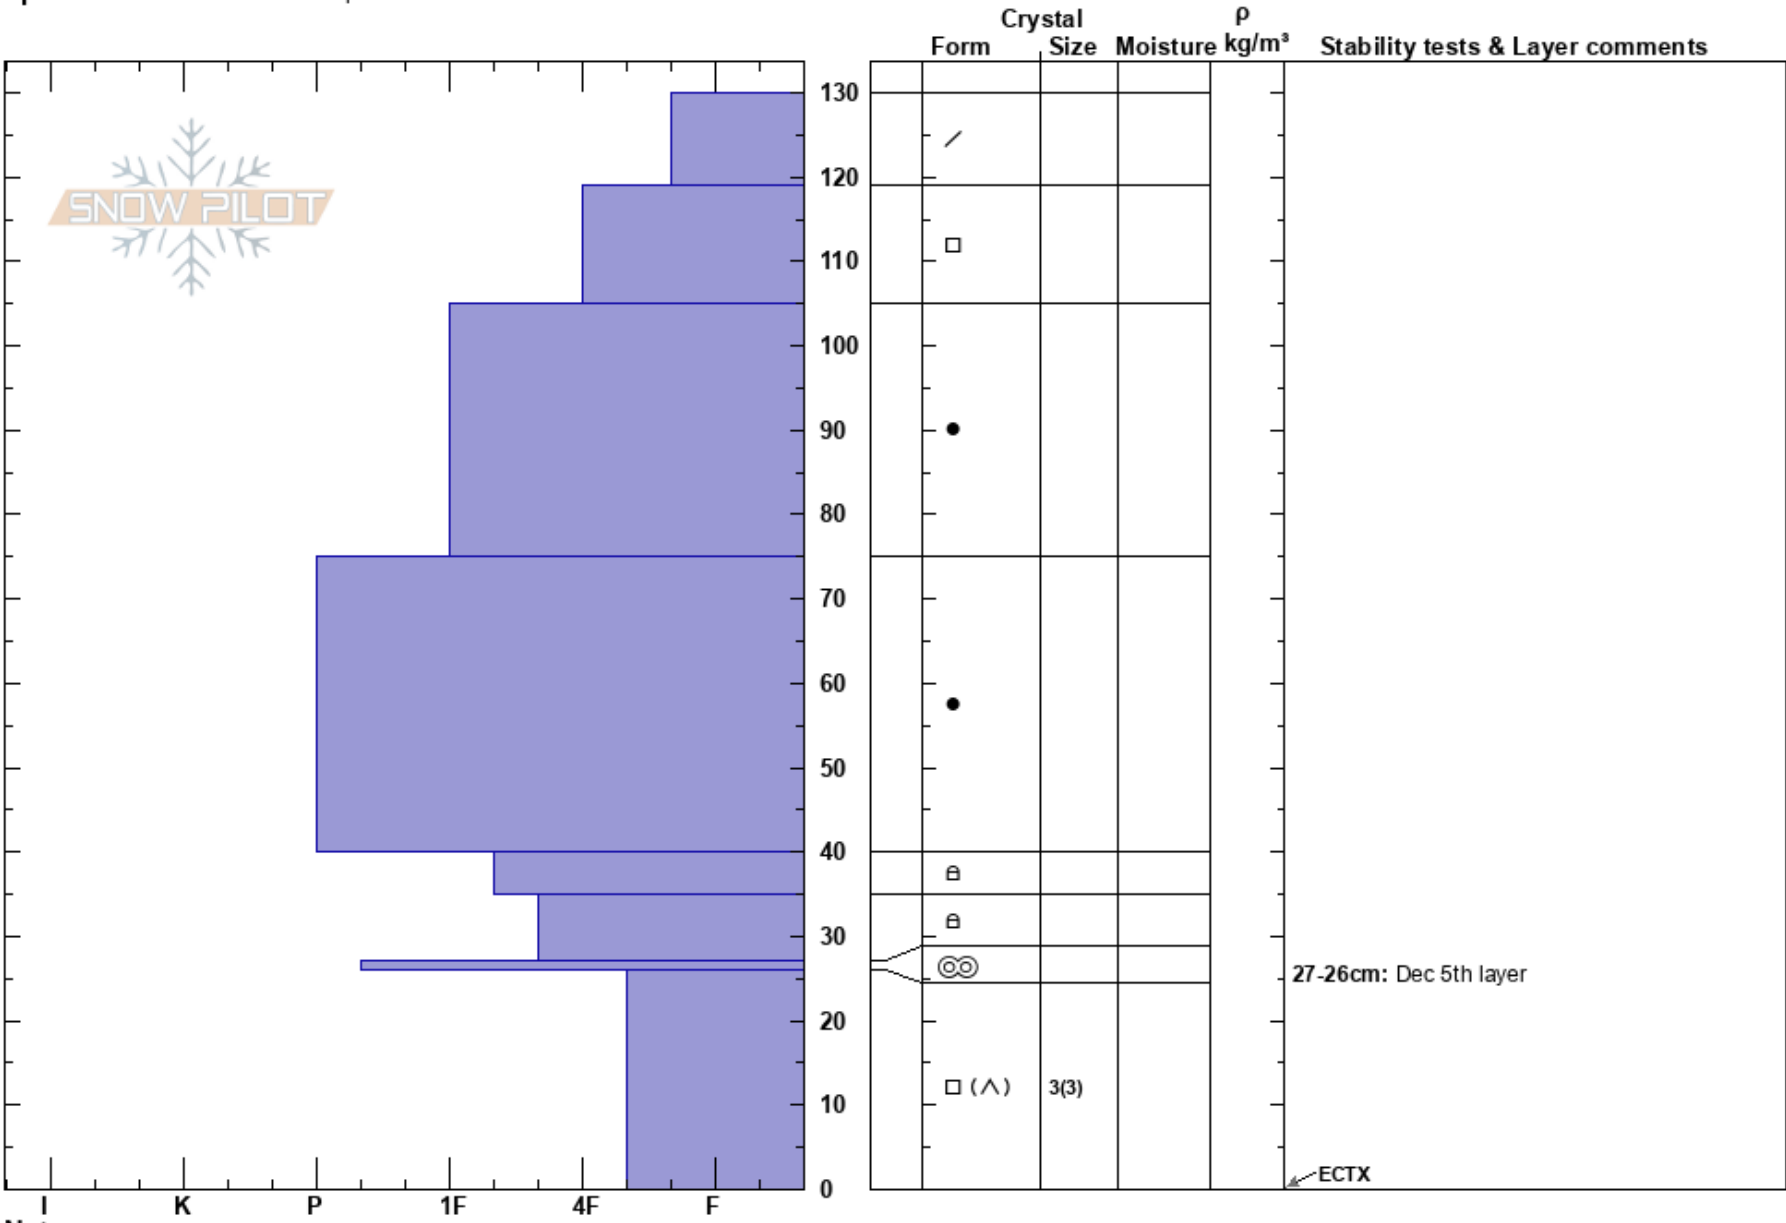

Willow Creek
 Wyoming Range
 WY
 Elevation: 9364 ft
 Aspect: N
 Specifics: We snowmobiled slope

Alex Drinkard
 02/18/2022 - 12:00pm
 Co-ord: 43.11243N, -110.60856W
 Slope Angle: 30°
 Wind Loading: previous

Stability: Very Good
 Air Temperature: 25°C
 Sky Cover: OVC
 Precipitation: NO
 Wind: NW Light Breeze

HS:130
 PF:25
 PS:15
 27-26cm: Dec 5th layer
 26-0cm: Problematic layer

Notes:

ECTX