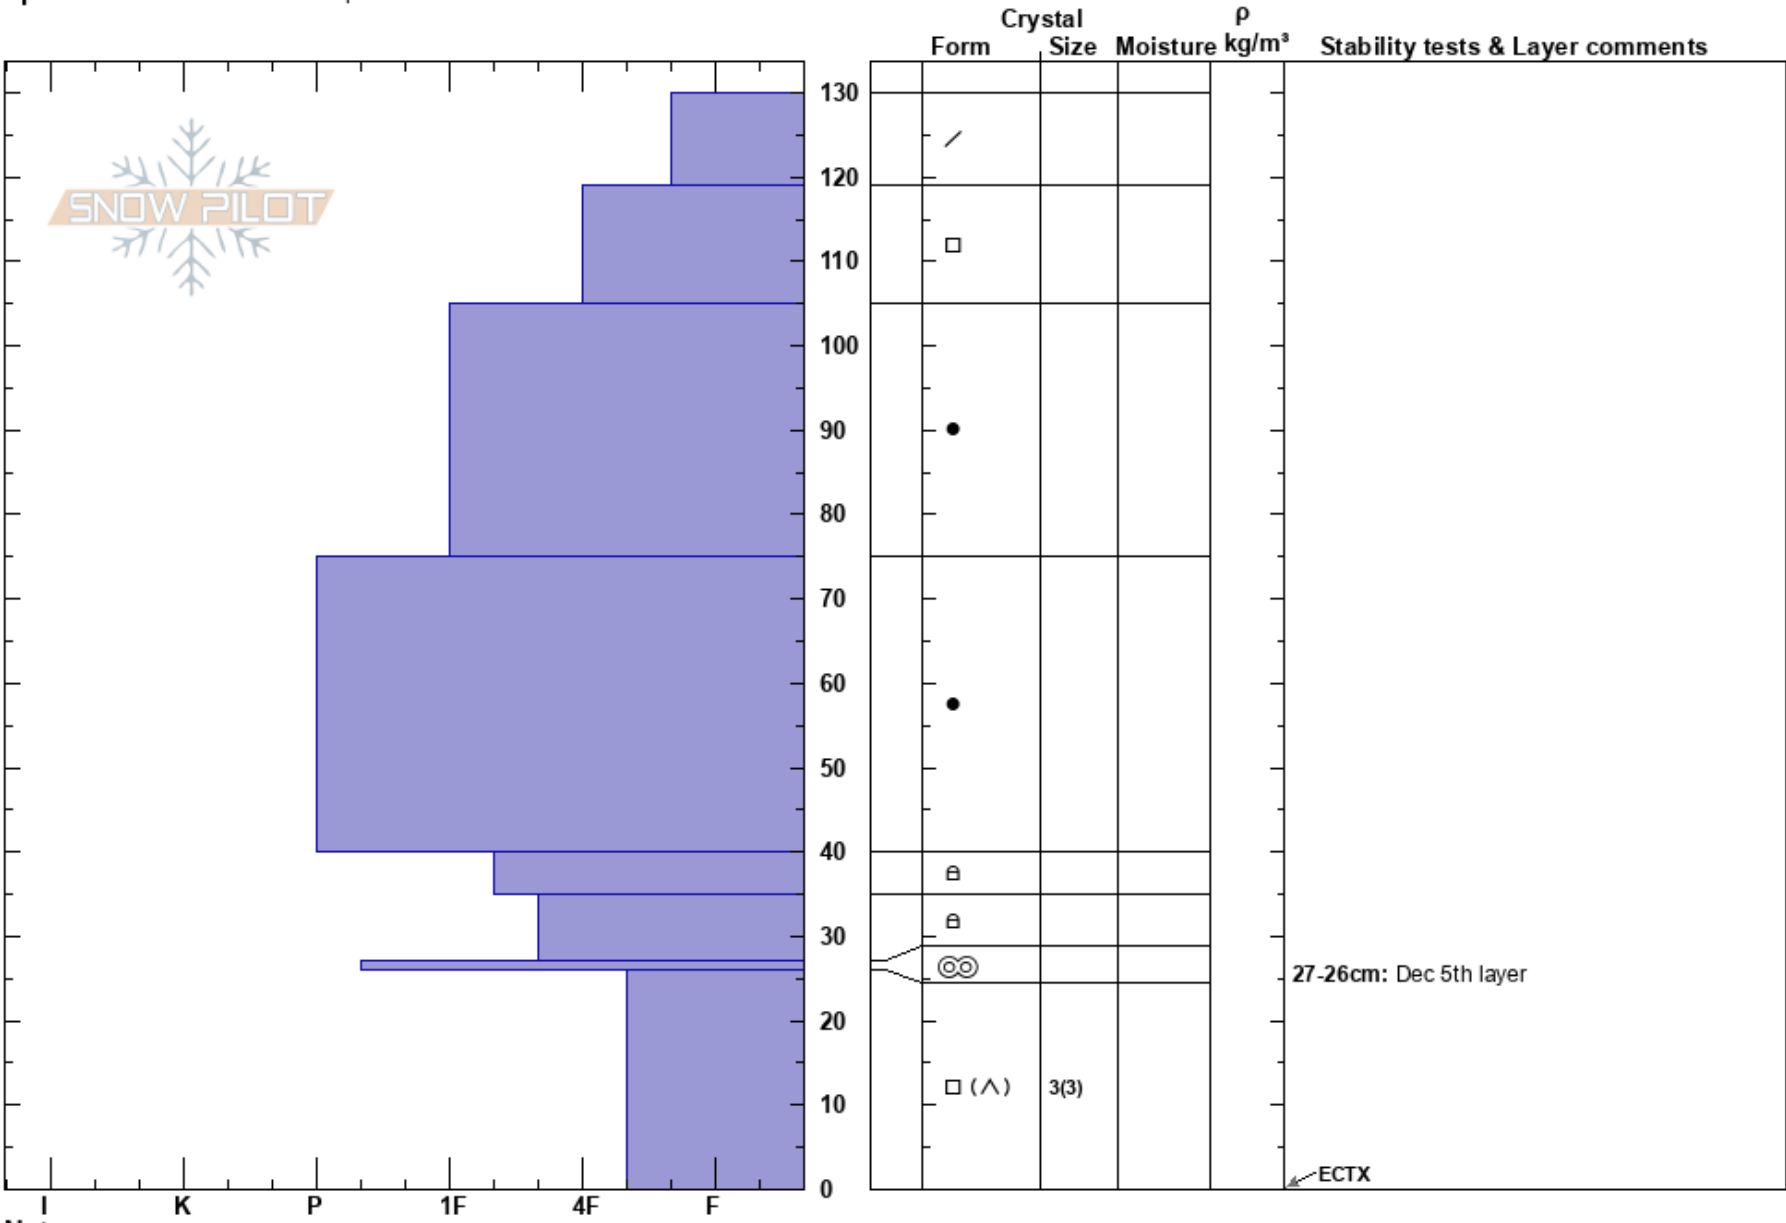

Willow Creek  
 Wyoming Range  
 WY  
 Elevation: 9364 ft  
 Aspect: N  
 Specifics: We snowmobiled slope

Alex Drinkard  
 02/18/2022 - 12:00pm  
 Co-ord: 43.11243N, -110.60856W  
 Slope Angle: 30°  
 Wind Loading: previous

Stability: Very Good  
 Air Temperature: 25°C  
 Sky Cover: OVC  
 Precipitation: NO  
 Wind: NW Light Breeze

HS:130  
 PF:25  
 PS:15  
 27-26cm: Dec 5th layer  
 26-0cm: Problematic layer

Notes: