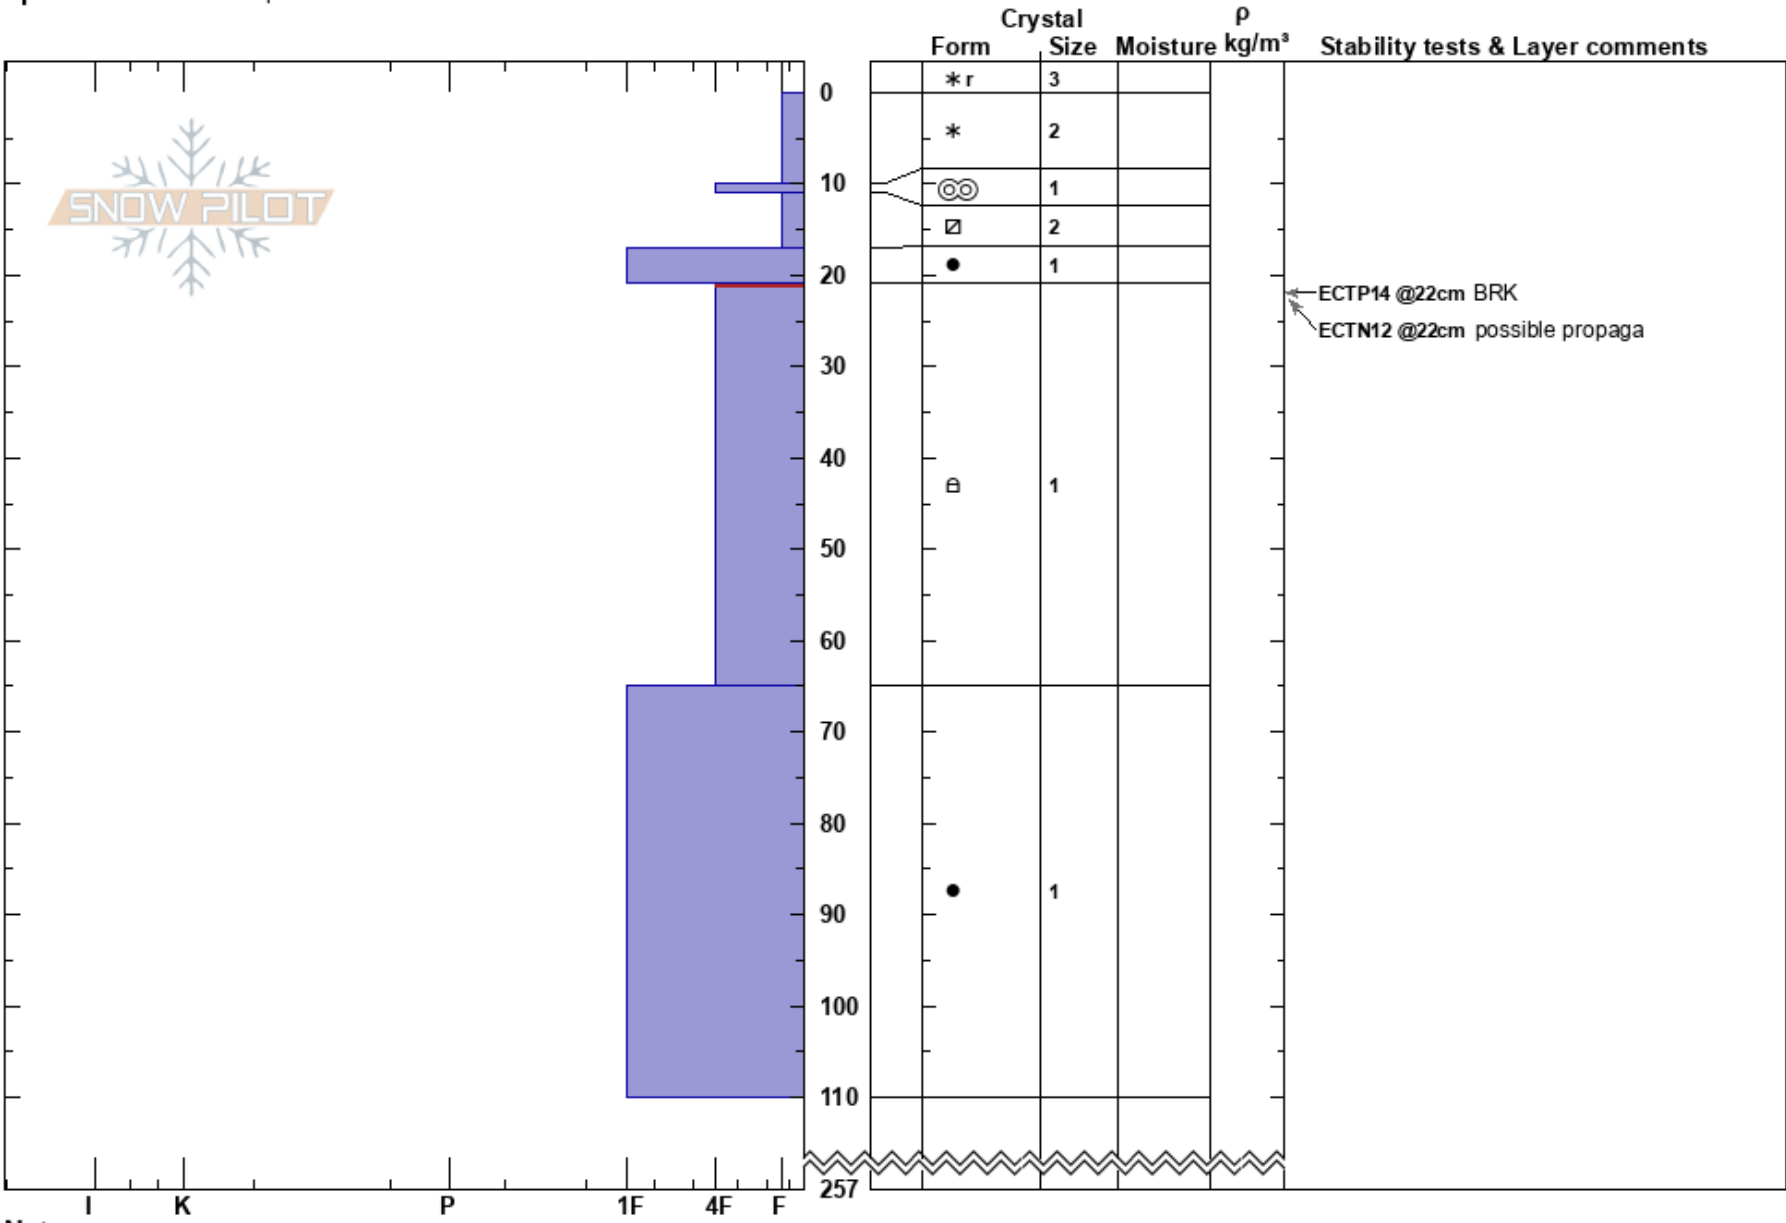

SteveBaughShoulder
 Teton Range
 WY
Elevation: 9657 ft
Aspect: 300°
Specifics: We skied slope

Luke LeMaire
 02/15/2022 - 12:00pm
Co-ord: 12T 506555W 4847366N
Slope Angle: 28°
Wind Loading: previous

Stability: Good **HS:**257 **Layer Notes:**
Air Temperature: -6°C **PF:**35 21-65cm:Problematic layer
Sky Cover: OVC **PS:** 10
Precipitation: S-1
Wind: NW Light Breeze

Notes:

I K P 1F 4F F 257