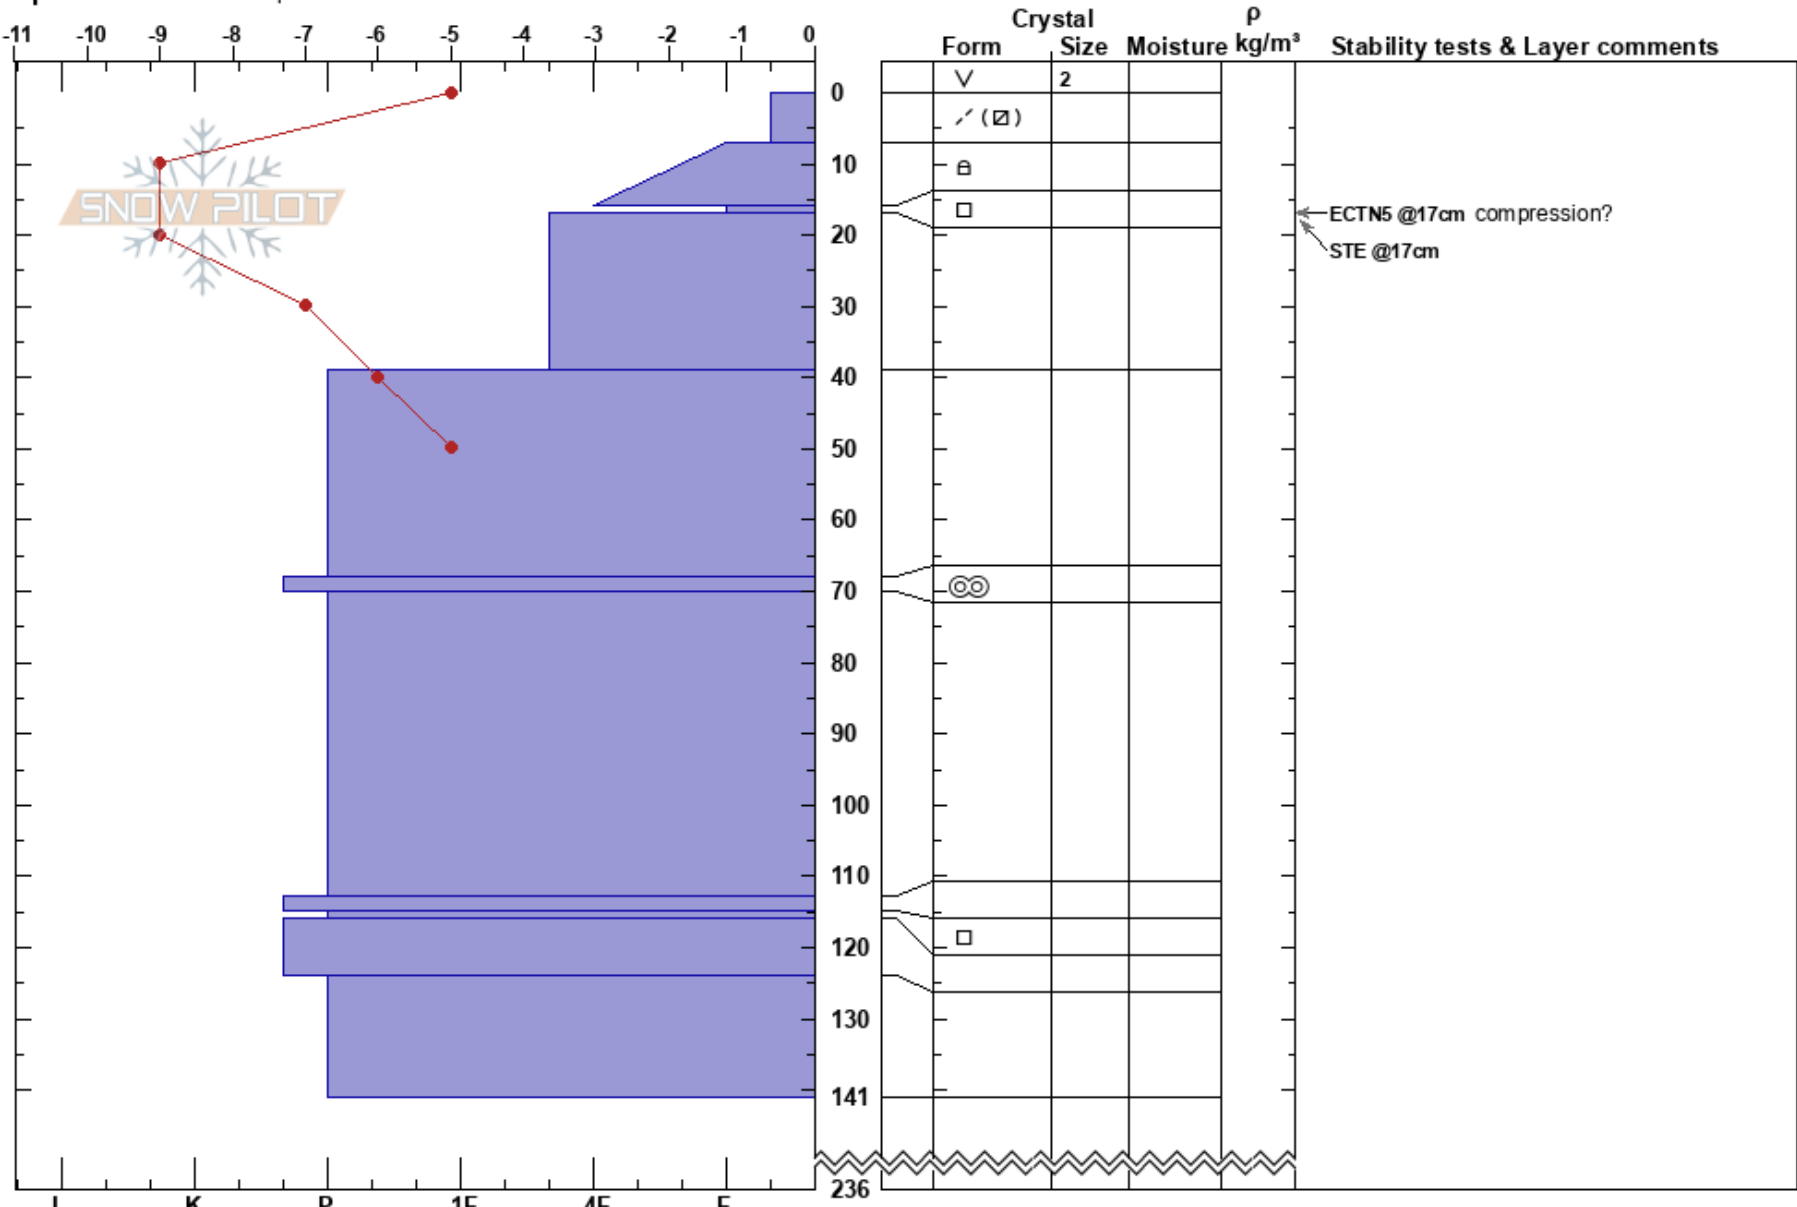

Kiritil NE
 Turkey
 Elevation: 2261 m
 Aspect: NE
 Specifics: We skied slope

Ian Hall
 18/02/2022 - 11:00
 Co-ord: 40.85684N, 40.68574W
 Slope Angle: 20°
 Wind Loading: previous

Stability: Very Good
 Air Temperature: 0°C
 Sky Cover: SCT
 Precipitation: NO
 Wind: W Light Breeze

HS:236
 PF:10
 PS:10
 16-17cm:Problematic layer

Notes: