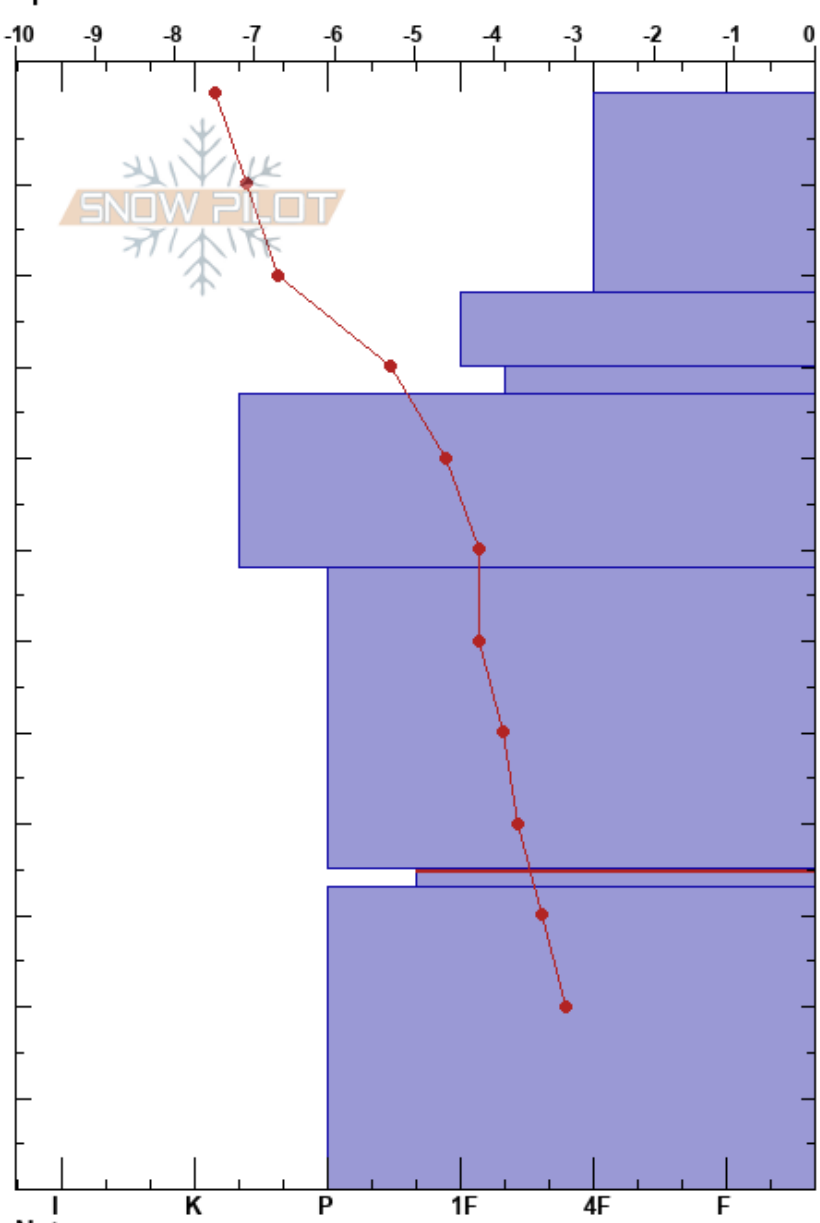

Siglufljóðar skarð  
 Tröllaskagi  
 Iceland  
 Elevation: 589 m  
 Aspect: NE  
 Specifics:

Gestur Hansson  
 18/02/2022 - 08:30  
 Co-ord: 66.12289N, -19.00103W  
 Slope Angle: 34°  
 Wind Loading:

Stability:  
 Air Temperature: -6.3°C  
 Sky Cover: OVC  
 Precipitation: NO  
 Wind: NE Calm

HS:120  
 PF:30 85-87cm:Problematic layer

Form	Crystal		Moisture	ρ kg/m³	Stability tests & Layer comments
	Size				
+ (Δ)					
/					
⊙ (⊖)					← CT14 @32cm
♡					
•					
⊖ (□)					← CT16, SP @85cm
•					