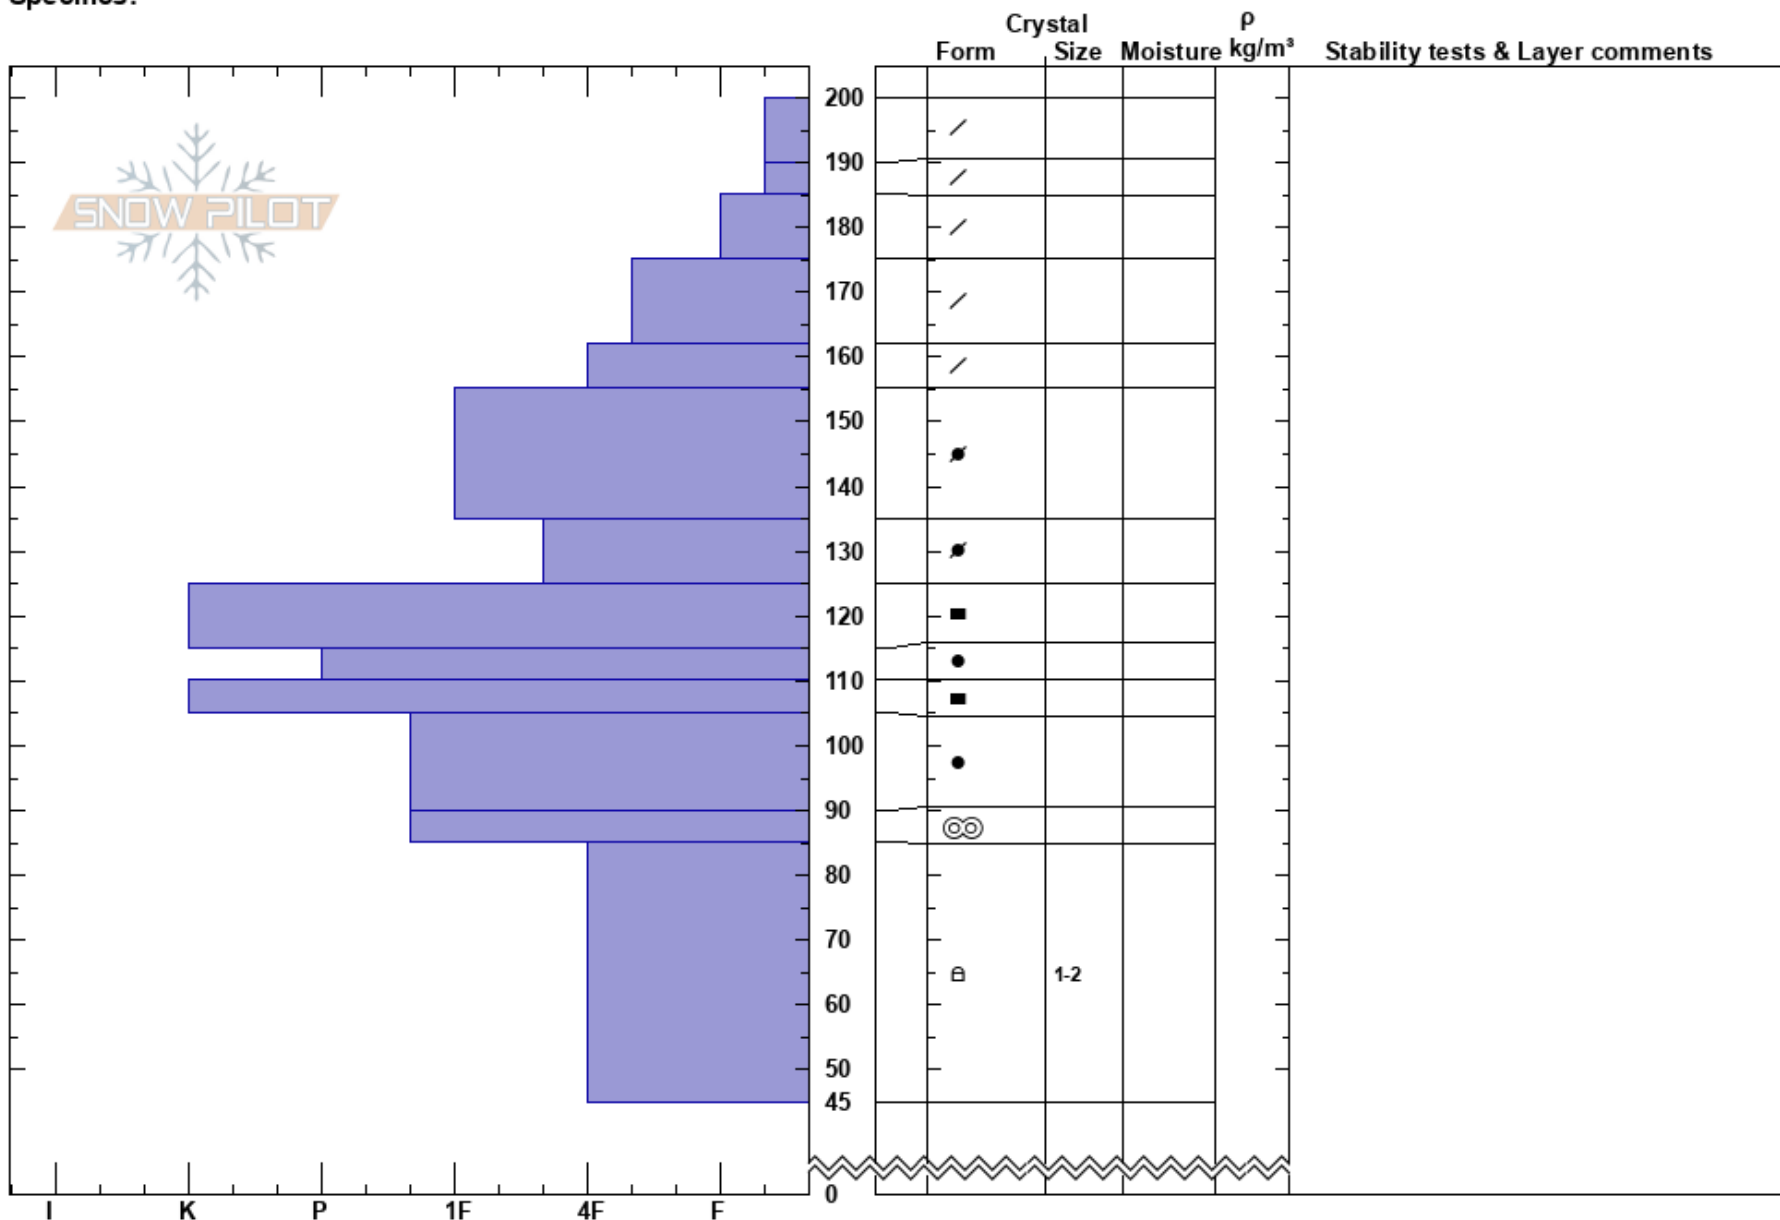

Colorado 2
 Kenai Mountains
 AK
 Elevation: 2842 ft
 Aspect: 69°
 Specifics:

Andrew Schauer
 02/17/2022 - 3:25pm
 Co-ord: 60.66528N, -149.51111W
 Slope Angle: 26°
 Wind Loading: previous

Stability: Fair
 Air Temperature: -2°C
 Sky Cover: OVC
 Wind: Light Breeze
 HS:200
 PF:20 85-45cm:Problematic layer
 PS:15

Notes: 5mm zipper crust on the surface up to 2500'.