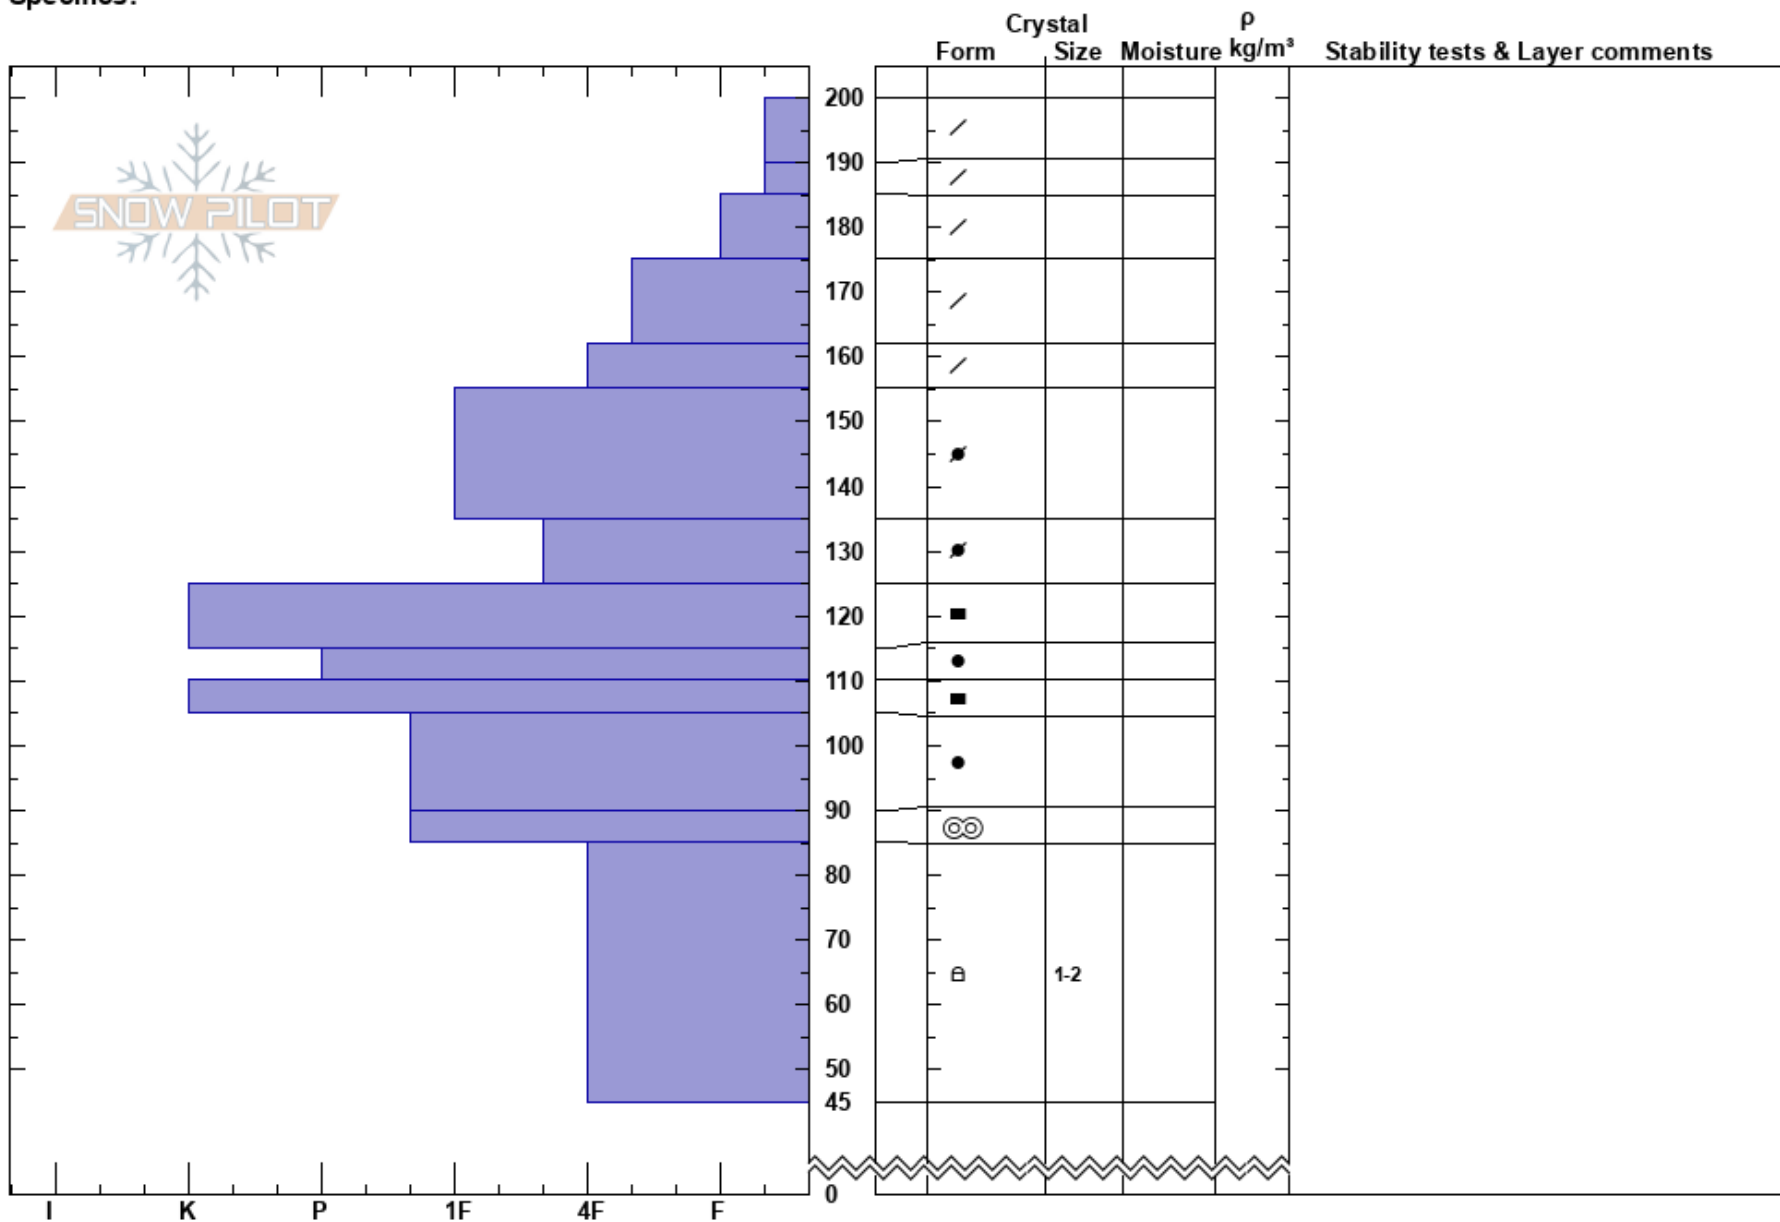

Colorado 2
 Kenai Mountains
 AK
 Elevation: 2842 ft
 Aspect: 69°
 Specifics:

Andrew Schauer
 02/17/2022 - 3:25pm
 Co-ord: 60.66528N, -149.51111W
 Slope Angle: 26°
 Wind Loading: previous

Stability: Fair
 Air Temperature: -2°C
 Sky Cover: OVC
 Wind: Light Breeze
 HS:200
 PF:20 85-45cm:Problematic layer
 PS:15

Notes: 5mm zipper crust on the surface up to 2500'.