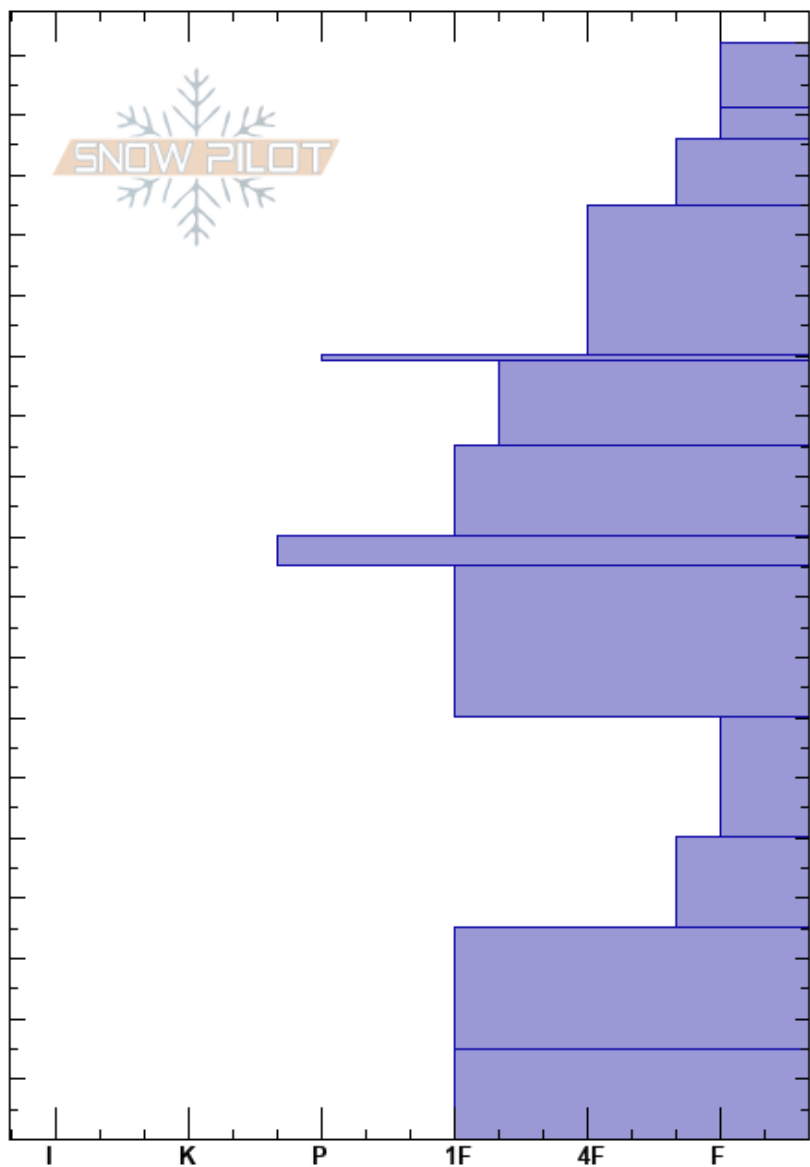

Colorado 1  
 Kenai Mountains  
 AK  
 Elevation: 2415 ft  
 Aspect: 54°  
 Specifics: We skied slope

Andrew Schauer  
 02/17/2022 - 2:00pm  
 Co-ord: 60.66556N, -149.50583W  
 Slope Angle: 21°  
 Wind Loading: previous

Stability: Fair  
 Air Temperature: -1°C  
 Sky Cover: OVC  
 Precipitation: NO  
 Wind: Calm  
 HS:182  
 PF:25  
 PS: 15  
 Layer Notes:  
 100-95cm: NY crust  
 70-50cm: Problematic layer  
 35-15cm: Halloween crust

Crystal Form	Crystal Size	Moisture	$\rho$ kg/m <sup>3</sup>	Stability tests & Layer comments
⊙⊙				
/				
/				
/				
•				← ECTN14 @155cm
=				
•				
•				
⊙⊙				100-95cm: NY crust
•				
□	2-3			
⊖	1-2			
⊙⊙				35-15cm: Halloween crust
•		M		