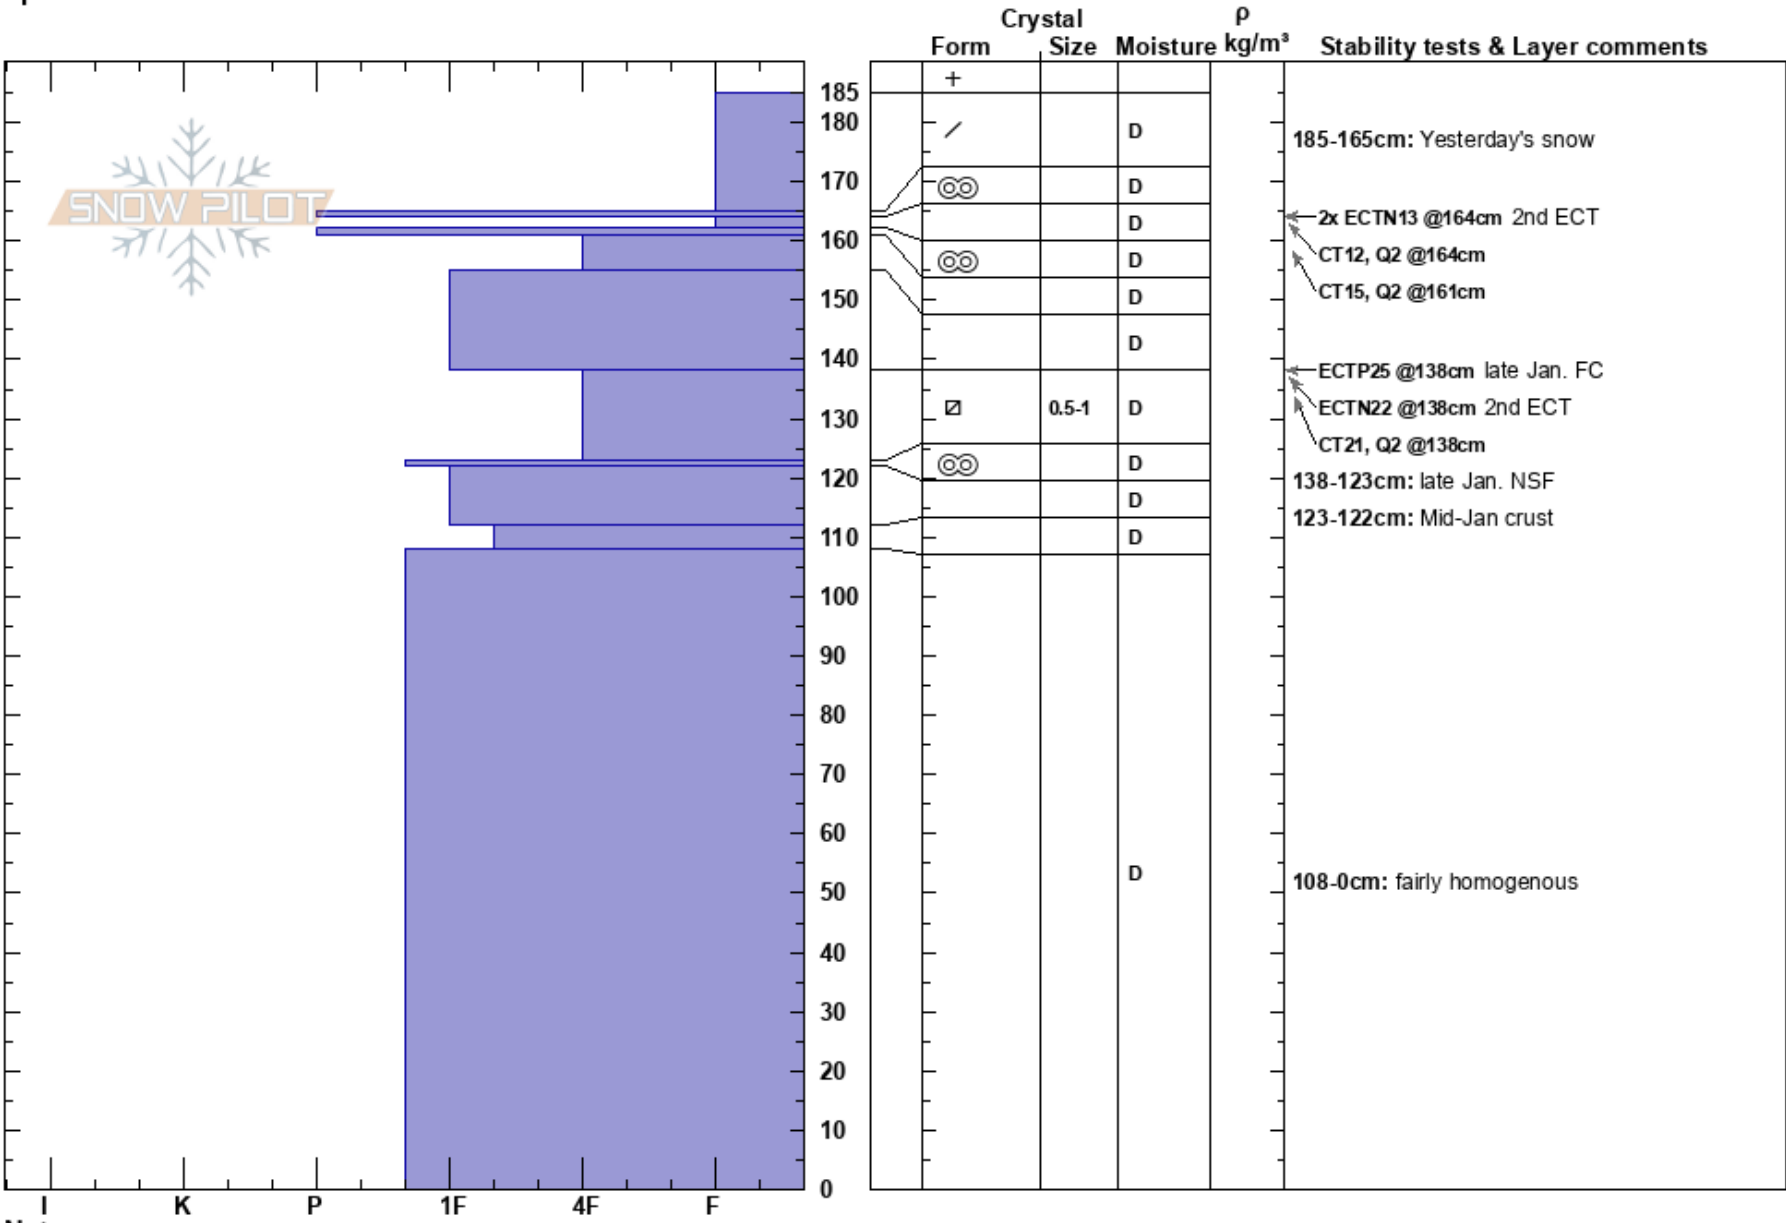

Shed 7 W Upper SZ
 Lewis Range
 MT
Elevation: 6624 ft
Aspect: E
Specifics:

BNSF Avalanche Safety
 02/17/2022 - 1:55pm
Co-ord: 48.25471N, -113.49463W
Slope Angle: 30°
Wind Loading: previous

Stability:
Air Temperature: -6°C
Sky Cover: X
Precipitation: S-1
Wind: SW Light Breeze

HS: 185
Layer Notes:
 185-165cm: Yesterday's snow
 138-123cm: late Jan. NSF
 138-123cm: Problematic layer
 123-122cm: Mid-Jan crust
 108-0cm: fairly homogenous

Notes: