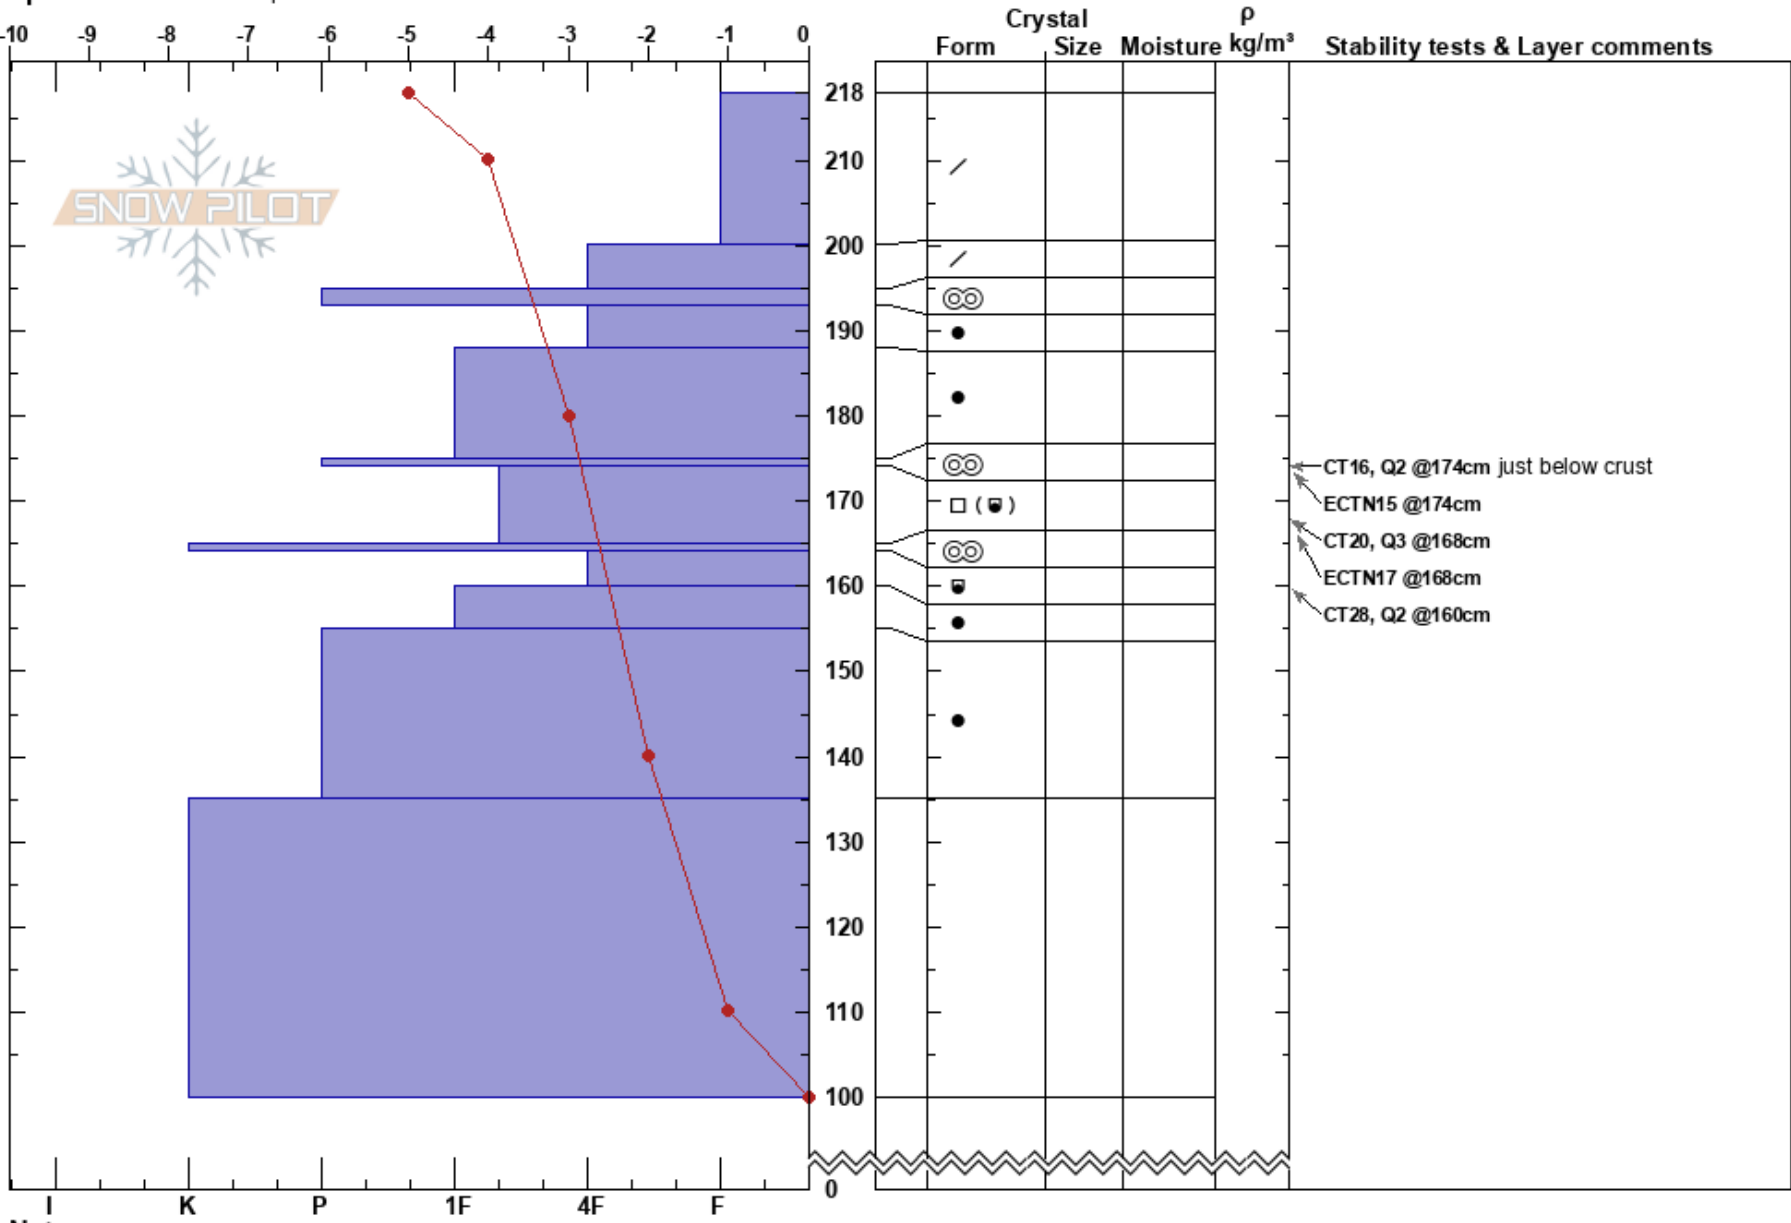

Granite Peak
 Bitterroot
 MT
 Elevation: 6761 ft
 Aspect: SE
 Specifics: We skied slope

Mikey Church
 02/17/2022 - 1:00pm
 Co-ord: 47.56262N, -115.75986W
 Slope Angle: 22°
 Wind Loading: yes

Stability: **HS:218**
 Air Temperature: -5°C **PF:30** 174-165cm:Problematic layer
 Sky Cover: OVC **PS: 15**
 Precipitation: S2
 Wind: W Moderate