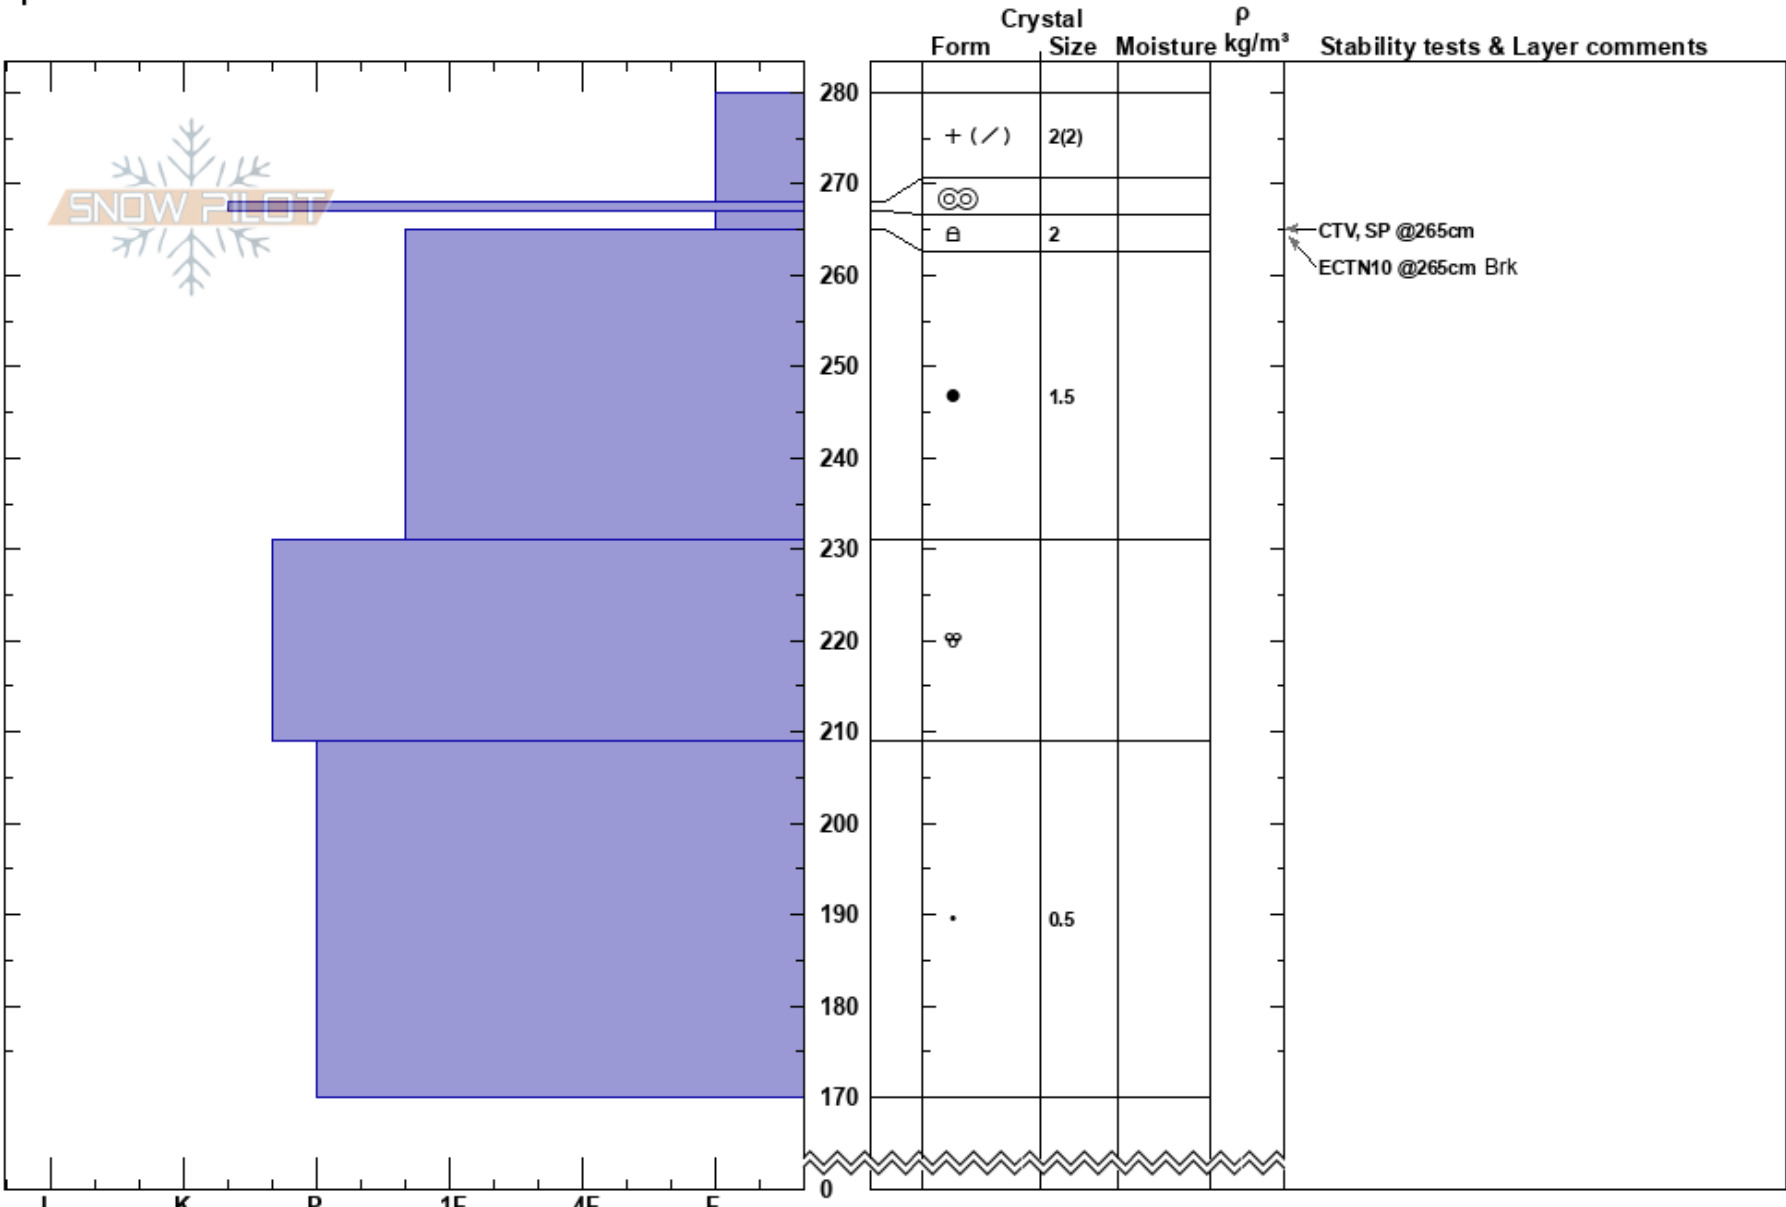

COAA Weak 3
 Three Sisters
 OR
 Elevation: 6608 ft
 Aspect: NE
 Specifics:

jonas tarlen
 02/17/2022 - 1:00pm
 Co-ord: 44.09574N, -121.62673W
 Slope Angle: 30°
 Wind Loading: previous

Stability:
 Air Temperature: 3°C
 Sky Cover: FEW
 Precipitation: NO
 Wind: N Light Breeze

HS:280
 PF:20 267-265cm:Problematic layer
 PS: 10

Notes: