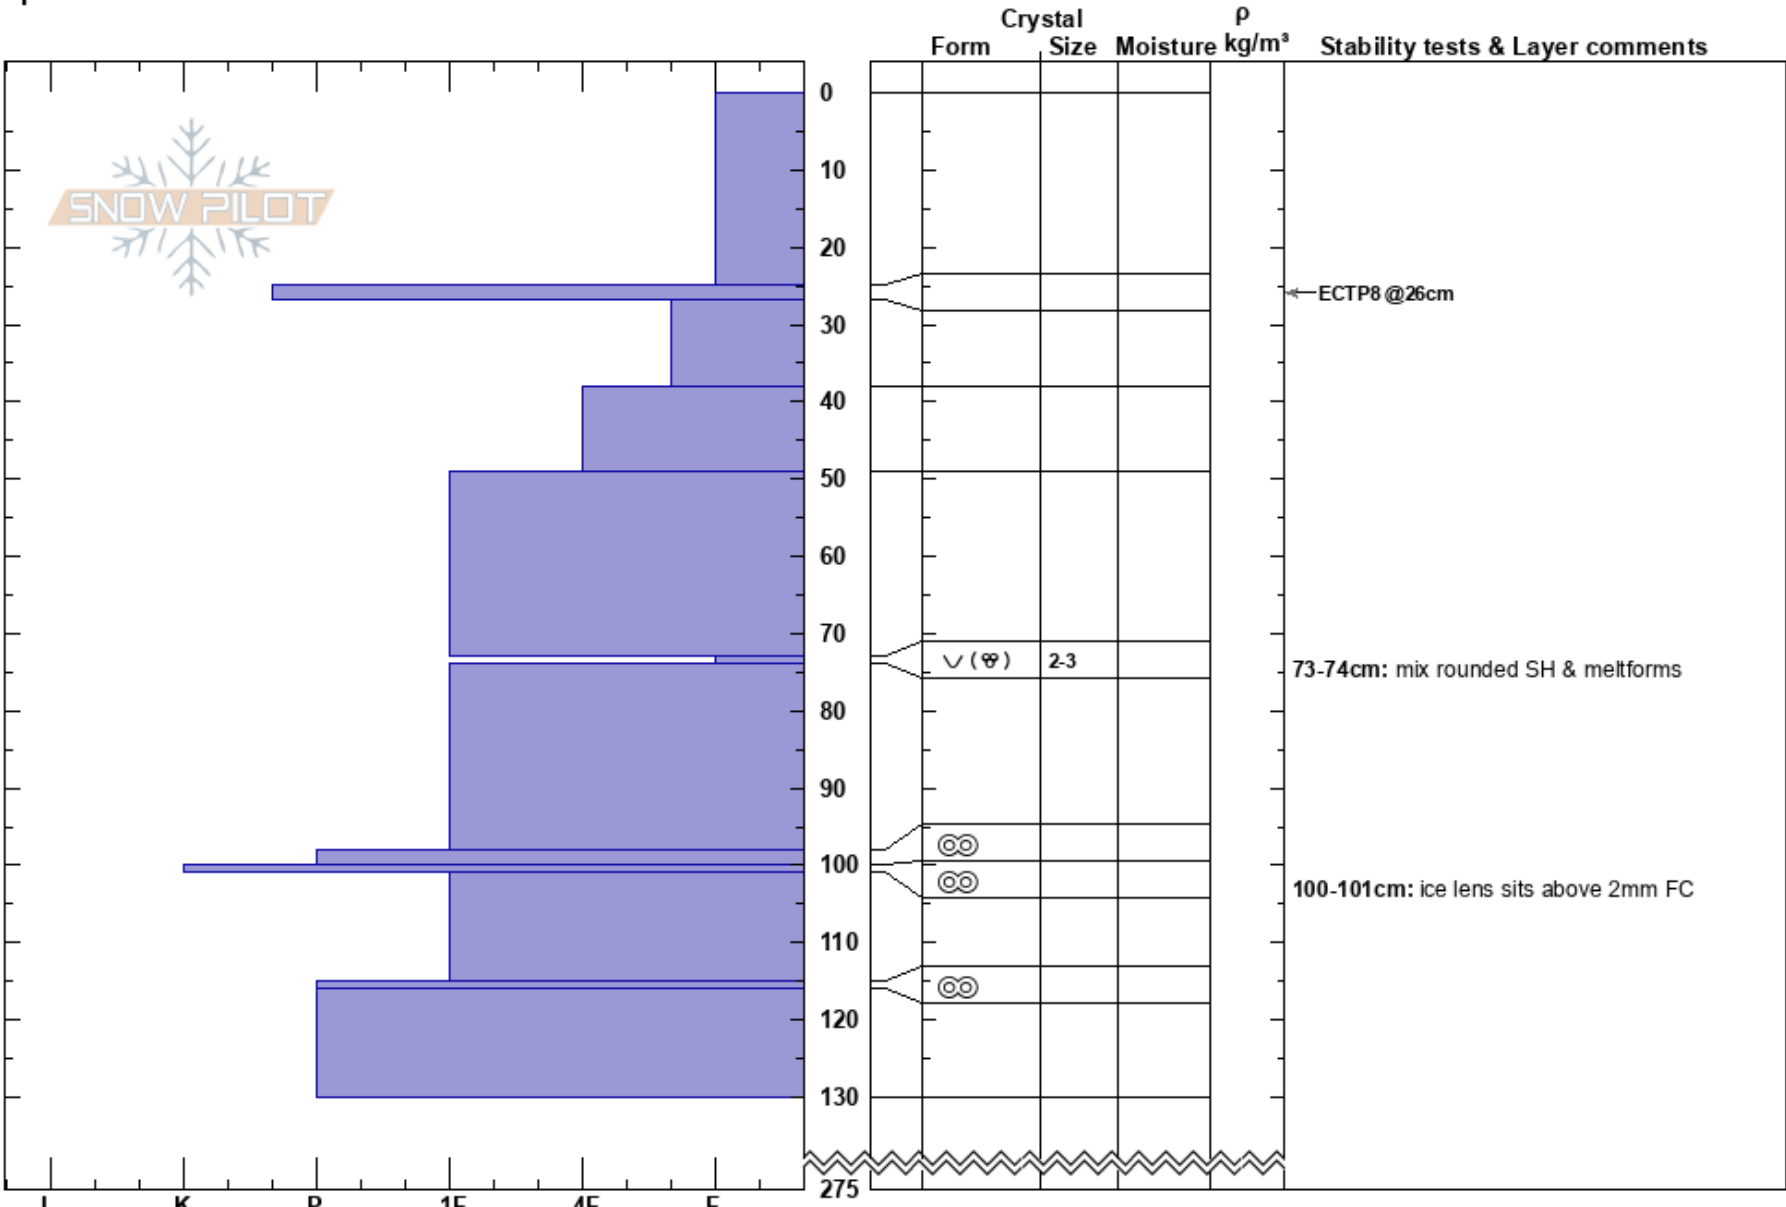

Briar patch/blue smoke  
 Monashee  
 BC  
 Elevation: 1980 m  
 Aspect: E  
 Specifics:

Nate Elman  
 17/02/2022 - 13:30  
 Co-ord:  
 Slope Angle: 34°  
 Wind Loading:

Stability:  
 Air Temperature: -3.4°C  
 Sky Cover: OVC  
 Precipitation: S-1  
 Wind:

HS:275  
 PF:50  
 73-74cm: mix rounded SH & meltforms  
 100-101cm: ice lens sits above 2mm FC

Notes: