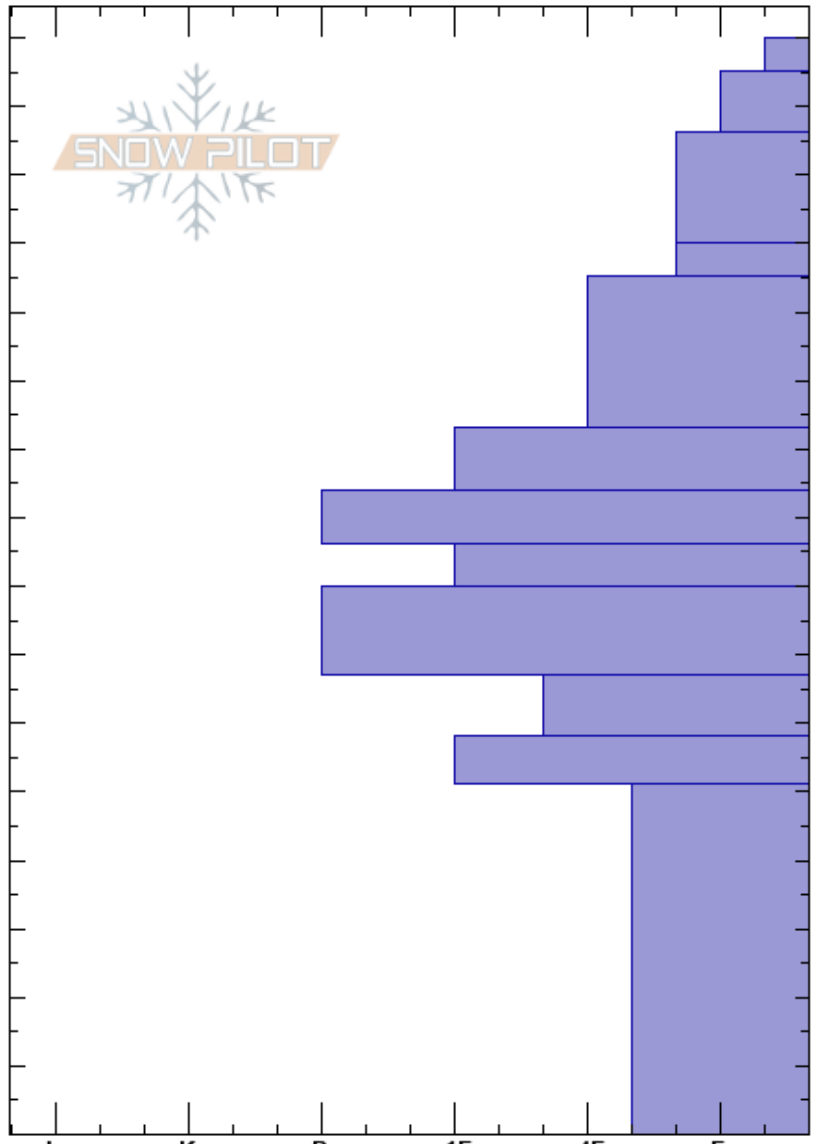

Buck Ridge - Bear Crk  
 Madison Range-N  
 MT  
 Elevation: 9400 ft  
 Aspect: 45°  
 Specifics:

Ian Hoyer  
 02/17/2022 - 12:00pm  
 Co-ord: 45.18494N, -111.46665W  
 Slope Angle: 32°  
 Wind Loading: no

Stability: Fair  
 Air Temperature:  
 Sky Cover: BKN  
 Precipitation: NO  
 Wind: Calm

HS:160  
 Layer Notes:  
 130-125cm:Problematic layer

Elevation (ft)	Crystal		Moisture	$\rho$ kg/m <sup>3</sup>	Stability tests & Layer comments
	Form	Size			
160					
150	+				
140	/				
130	⊠	1			
110	⊠				
100	⊠				
90	•				
80	•				
70	•				
60	⊠				
50	•				
30	⊠				
0					ECTX