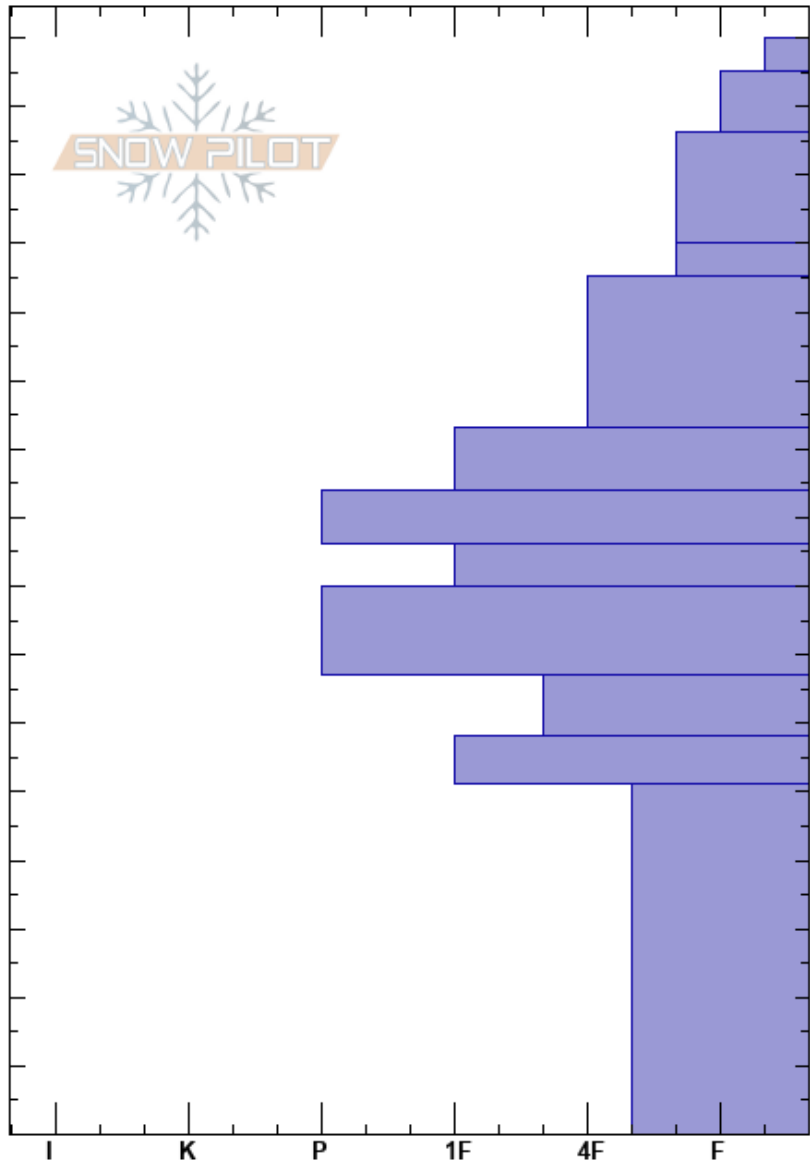

Buck Ridge - Bear Crk
 Madison Range-N
 MT
 Elevation: 9400 ft
 Aspect: 45°
 Specifics:

Ian Hoyer
 02/17/2022 - 12:00pm
 Co-ord: 45.18494N, -111.46665W
 Slope Angle: 32°
 Wind Loading: no

Stability: Fair
 Air Temperature:
 Sky Cover: BKN
 Precipitation: NO
 Wind: Calm
 HS: 160
 Layer Notes:
 130-125cm: Problematic layer

Elevation (ft)	Crystal		Moisture	ρ kg/m ³	Stability tests & Layer comments
	Form	Size			
160					
150	+				
140	/				
130	⊠	1			
110	⊠				
100	⊠				
90	•				
80	•				
70	•				
60	⊠				
50	•				
30	⊠				
0					ECTX