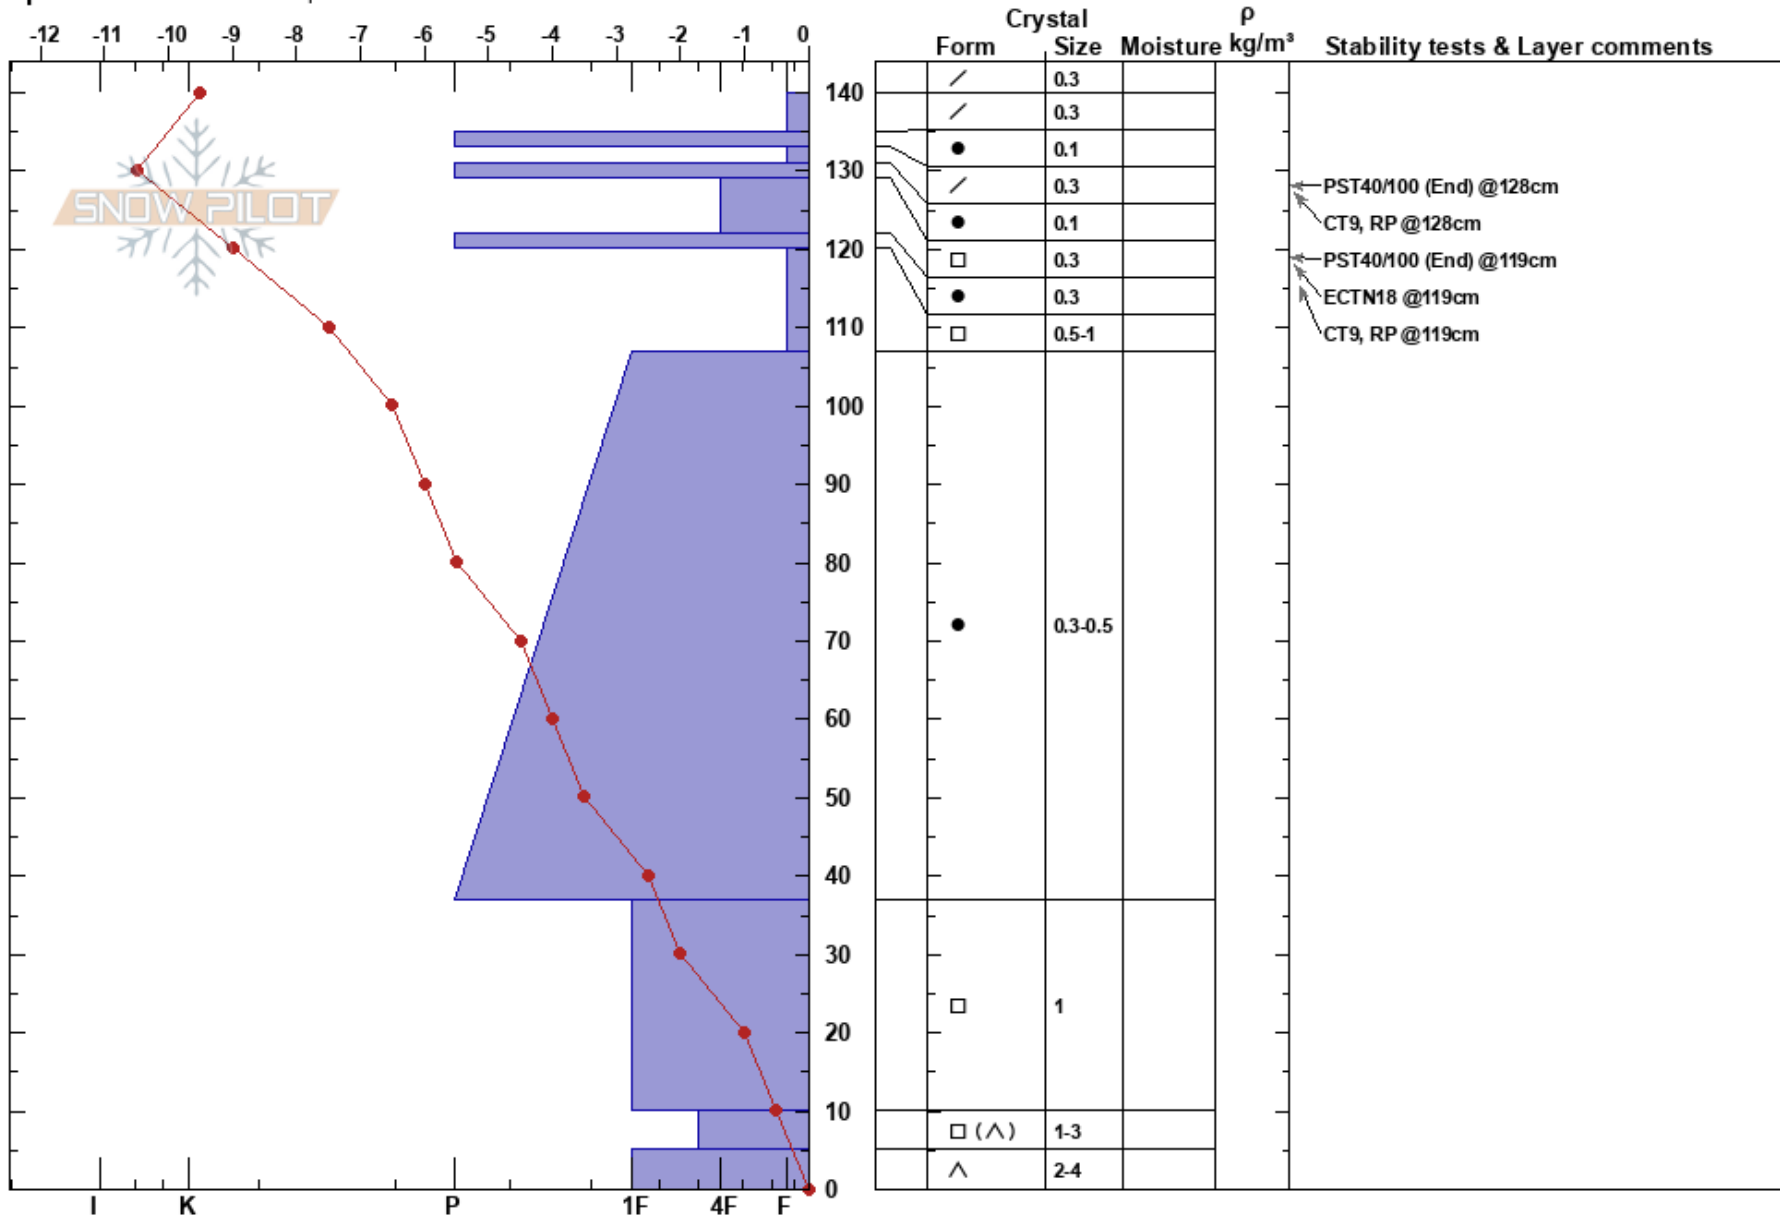

Mt. Arkansas  
 Mosquito Range  
 CO  
 Elevation: 11730 ft  
 Aspect: E

Katie Konigsberg  
 02/17/2022 - 11:30am  
 Co-ord: 13S 398711W 4356328N  
 Slope Angle: 25°  
 Wind Loading: yes

Stability: **HS:140**  
 Air Temperature: -11.5°C PF:35 120-107cm:Problematic layer  
 Sky Cover: FEW PS: 10  
 Precipitation: NO  
 Wind: W Light Breeze

Specifics: Ski tracks on slope

Notes: