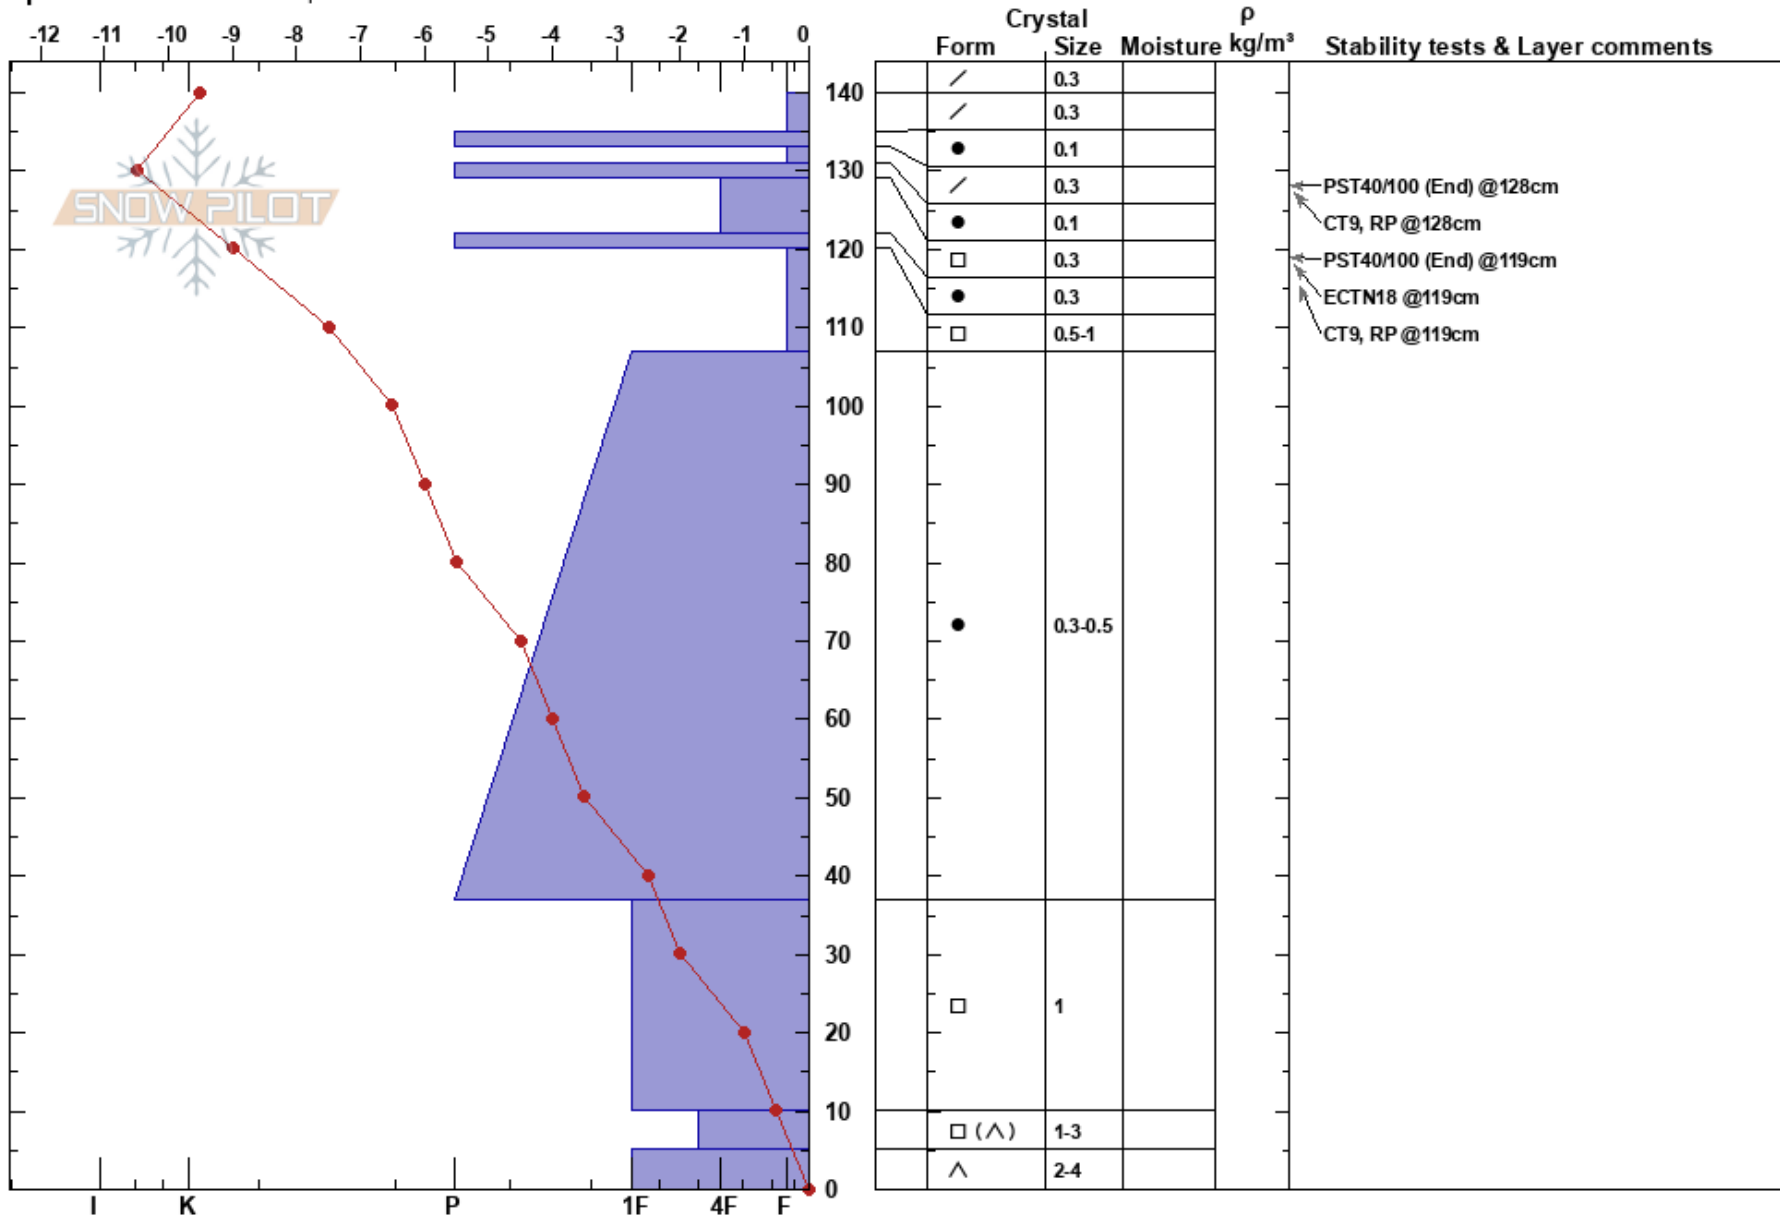

Mt. Arkansas
 Mosquito Range
 CO
 Elevation: 11730 ft
 Aspect: E

Katie Konigsberg
 02/17/2022 - 11:30am
 Co-ord: 13S 398711W 4356328N
 Slope Angle: 25°
 Wind Loading: yes

Stability: **HS:140**
 Air Temperature: -11.5°C PF:35 120-107cm:Problematic layer
 Sky Cover: FEW PS: 10
 Precipitation: NO
 Wind: W Light Breeze

Specifics: Ski tracks on slope

Notes: