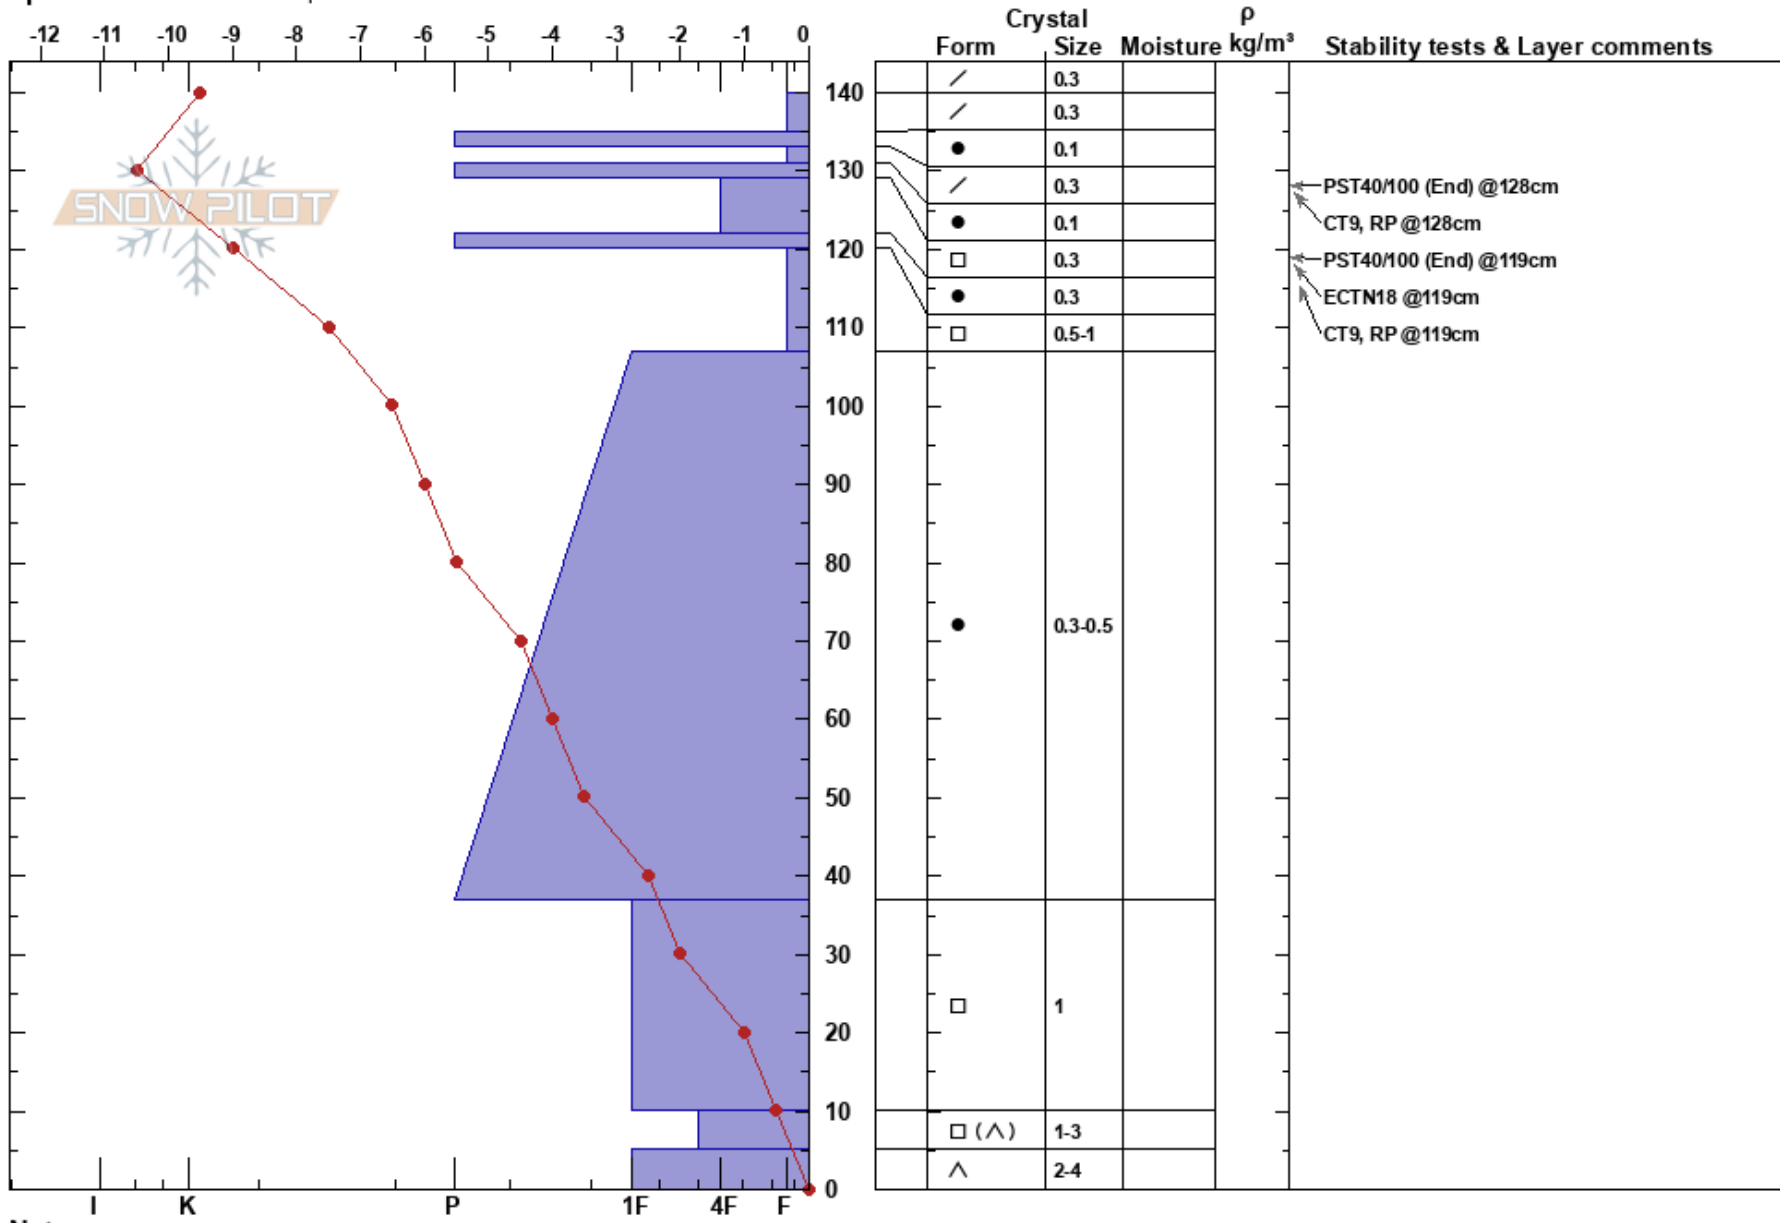

Mt. Arkansas
 Mosquito Range
 CO
 Elevation: 11730 ft
 Aspect: E

Katie Konigsberg
 02/17/2022 - 11:30am
 Co-ord: 13S 398711W 4356328N
 Slope Angle: 25°
 Wind Loading: yes

Stability: **HS:140**
 Air Temperature: -11.5°C PF:35 120-107cm:Problematic layer
 Sky Cover: FEW PS: 10
 Precipitation: NO
 Wind: W Light Breeze

Specifics: Ski tracks on slope

Notes: